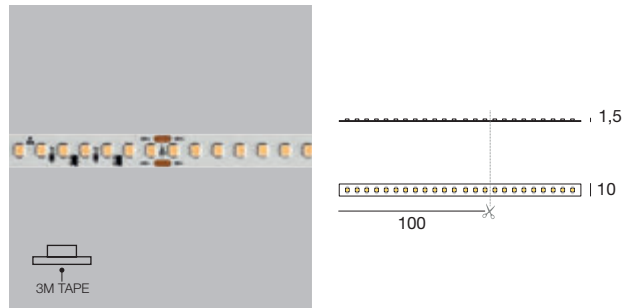

Ribbon Hi-Flux 150 LEDs/m | LED strip | 20 W/m 48 V DC

CRI 95 - 10 m 200W	Cct	lm S - D
84195	3000	17250 - On req
84196	4000	19500 - On req

99784	99785	83179	Switching	83177
ON/OFF 150W CV 48V	ON/OFF 240W CV 48V	DALI 150W CV 48V	Switching CV 48V Pag. 932	Dimmer DMX 312W