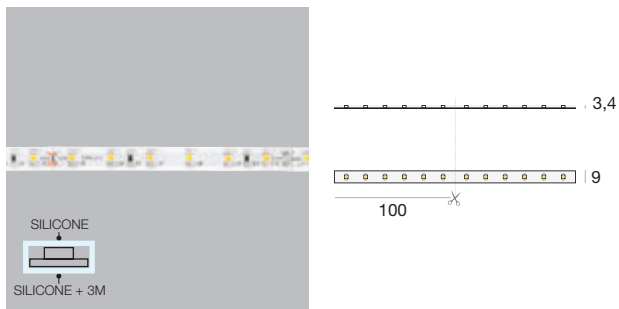

Dropper Basic 60 LEDs/m | LED strip | 5 W/m 24 V DC

CRI 80 - 5 m 25W	Cct	lm S - D
99588	2700	2300 - On req
99592	3000	2400 - On req
99590	4000	2500 - On req

* Электроника

Dropper Hi-Flux 60 LEDs/m | LED strip | 12 W/m 24 V DC