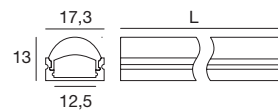

Vojo_17/08 | Low surface profile | Indoor LED Strips

		L mm	
Anod. AL.	98891	2000	Profilo - Profile
Satinized	98925	2000	Diffusore - Diffuser (90°)
	98928	2 x	Tappi - Caps
	98944	5 x	Staffe - Brackets

KIT composition

99983	99984
1 x (98891-98925 98928-98944)	10 x (98891 98925)

Compatible with: Ribbon - Ribbon Plus - Ribbon slim - Dropper