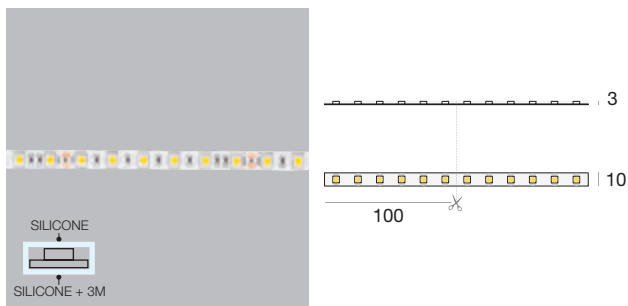

CRI 80 - 5 m 72W	Cct	lm S - D
98092	2700	5400 - On req

* Электроника

Dropper 120 LEDs/m | LED strip | 9,6 W/m 24 V DC