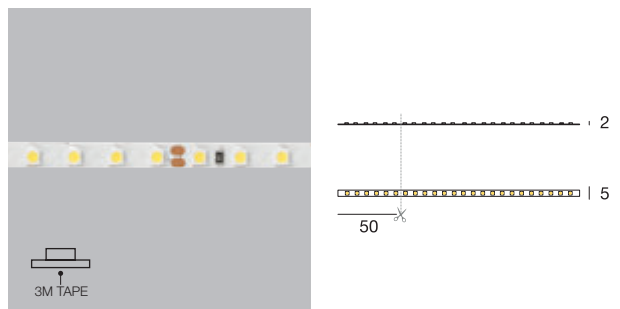

Ribbon Slim 120 LEDs/m | LED strip | 9,6 W/m 24 V DC

CRI 80 - 5 m 48W	Cct	lm S - D
84219	2700	3350 - On req
84220	3000	3450 - On req
84221	4000	3750 - On req

Электроника

99374	99331	99332	83062	99787
ON/OFF 75 W p 210 x 148 x h 25	ON/OFF 150 W p 150 x 160 x h 35	0/1-10V 150 W p 150 x 160 x h 35	DALI PUSH 150 W p 280 x 143 x h 30	DALI 240 W p 244 x 171 x h 38