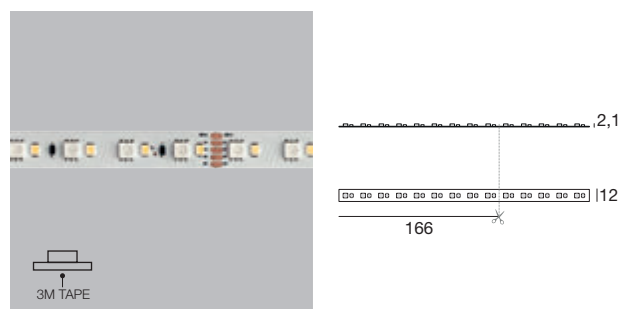

Ribbon RGBW 54 LEDs/m | LED strip | 13,5 W/m 48 V DC

CRI 80 - 5 m 67,5W	84197	84198
	RGBW - 3000 K (CRI 80)	RGBW - 4000 K (CRI 80)

99784	99785	Switching	83178
ON/OFF 150W CV 48V	ON/OFF 240W CV 48V	Switching CV 48V Pag. 932	Dimmer DMX 384W