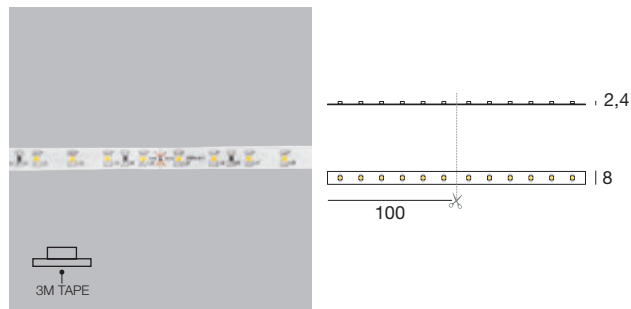

89223

10 x brackets
20 x M3x25 screws

suitable for: 5 m PU_C

ribbon dropper silicone_C

Ribbon Basic 60 LEDs/m | LED strip | 4,8 W/m 24 V DC

CRI 80 - 5 m 25W	Cct	lm S - D
98011	2700	1800 - On req
98556	3000	1825 - On req
98012	4000	1850 - On req