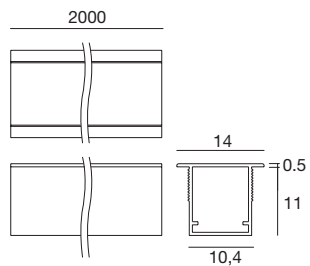

	L mm	
Opaline 99977	2000	Profilo - Profile
99976	2 x	Tappi - Caps

Compatible with: Ribbon (max 8 mm) - Ribbon slim - Dropper (max 8 mm)

Ice_10/10 | Low square surface profile | Indoor LED Strips

	L mm	
Opaline 99979	2000	Profilo - Profile
99978	2 x	Tappi - Caps
98398	5 x	Clips di fissaggio - Fixing clips