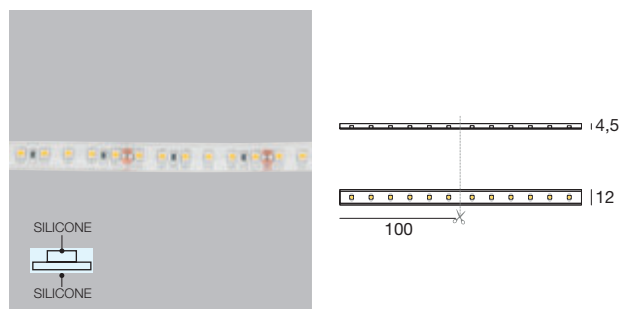

Silicone_C Basic 60 LEDs/m | LED strip | 5 W/m 24 V DC

CRI 80 - 5 m 25W	Cct	lm S - D
99598	2700	2250 - On req
99602	3000	2300 - On req
99600	4000	2400 - On req