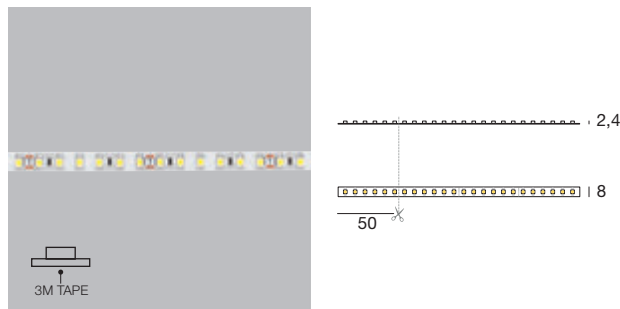

Ribbon 120 LEDs/m | LED strip | 9,6 W/m 24 V DC

CRI 80 - 5 m 48W	Cct	lm S - D
83659	2700	4250 - On req
83657	3000	4400 - On req
83658	4000	4800 - On req