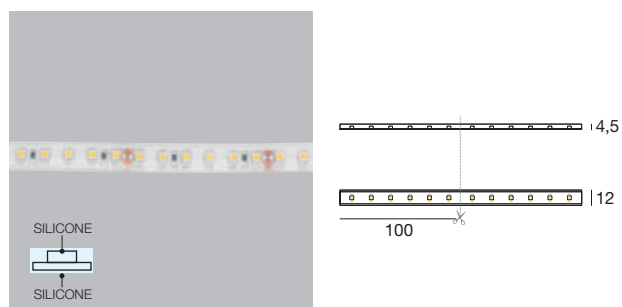

CRI 80 - 5 m 72W	Cct	lm S - D
98042	2700	5400 - On req.

★ **Электроника**

Silicone_C 120 LEDs/m | LED strip | 14,4 W/m 24 V DC