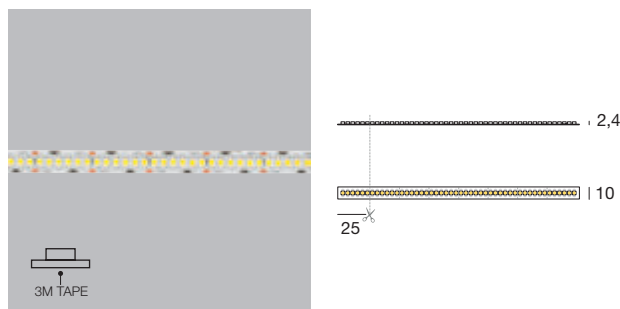

Ribbon 240 LEDs/m | LED strip | 19,2 W/m 24 V DC

CRI 80 - 5 m 96W	Cct	lm S - D
98084	2700	7200 - On req
98570	3000	7250 - On req
98083	4000	7400 - On req