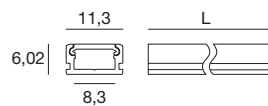

Fonis_06/11 | Low slim surface profile | Indoor LED Strips

		L mm	
Anod. AL	98885	2000	Profilo - Profile
Transp.	98886	2000	Diffusore - Diffuser
Satinized	98887	2000	Diffusore - Diffuser
Opaline	98888	2000	Diffusore - Diffuser
	98890	2 x	Tappi - Caps
	98889	5 x	Staffe - Brackets

KIT composition

83003   83004

1 x (98885-98888)   10 x (98885
98890-98889)   98888)

Compatible with: Ribbon slim