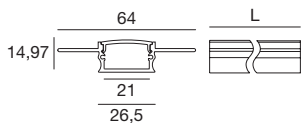

Ghost_64/14 | Low integrated profile | Indoor LED Strips

		L mm	
Anod. Al.	98906	2000	Profilo - Profile
Transp.	98898	2000	Diffusore - Diffuser
Satinized	98899	2000	Diffusore - Diffuser
Opaline	98900	2000	Diffusore - Diffuser
	98907	2 x	Tappi - Caps

KIT composition

99989

1 x (98906-98900
98907)

Compatible with: Ribbon - Ribbon Plus - Ribbon slim - Dropper - Silicone_C - PU_C Plus