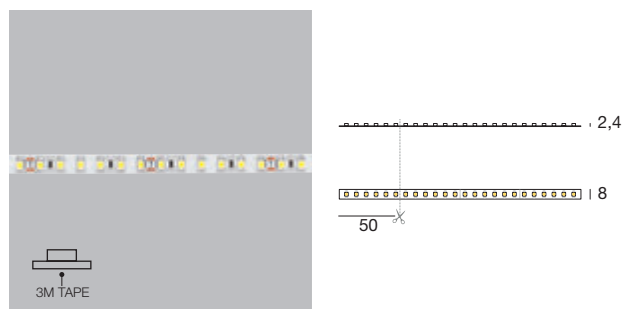

Ribbon 120 LEDs/m | LED strip | 12 W/m 24 V DC

CRI 80 - 5 m 60W	Cct	lm S - D
98078	2700	4900 - On req
98568	3000	5100 - On req
98077	4000	6000 - On req