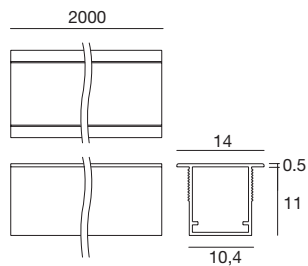

Ice_14/11 | Low recessed profile | Indoor LED Strips