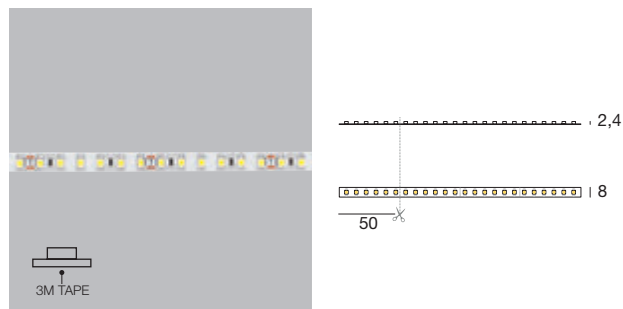

Ribbon 120 LEDs/m | LED strip | 12 W/m 24 V DC

CRI 80 - 5 m 60W	Cct	lm S - D
98078	2700	4900 - On req
98568	3000	5100 - On req
98077	4000	6000 - On req