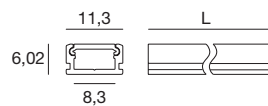

Fonis_06/11 | Low slim surface profile | Indoor LED Strips

		L mm	
Anod. AL	98885	2000	Profilo - Profile
Transp.	98886	2000	Diffusore - Diffuser
Satinized	98887	2000	Diffusore - Diffuser
Opaline	98888	2000	Diffusore - Diffuser
	98890	2 x	Tappi - Caps
	98889	5 x	Staffe - Brackets

KIT composition

83003   **83004**

1 x (98885-98888)   10 x (98885
98890-98889)   98888)

Compatible with: Ribbon slim