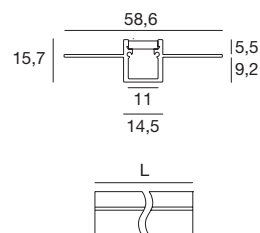

Armita_58/15 | Integrated linear profile | Indoor LED Strips

		L mm	
Anod. Al.	98916	2000	Profilo - Profile
Opaline	98917	2000	Diffusore - Diffuser
	98918	2 x	Tappi - Caps

Compatible with: Ribbon - Ribbon Plus - Ribbon slim - Dropper