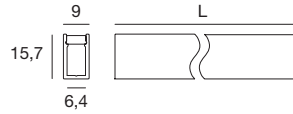

Ribba_09/15 | High slim surface profile | Indoor LED Strips

		L mm	
Anod. AL	98908	2000	Profilo - Profile
Opaline	98909	2000	Diffusore - Diffuser
	98911	2 x	Tappi - Caps
	98910	5 x	Staffe - Brackets

KIT composition

99998

10 x (98908
90909)

Compatible with: Ribbon slim