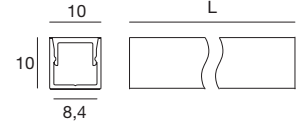

Alise_10/10 | Square slim surface profile | Indoor LED Strips

		L mm	
Anod. AL	98912	2000	Profilo - Profile
Opaline	98913	2000	Diffusore - Diffuser
	98915	2 x	Tappi - Caps
	98914	5 x	Staffe - Brackets

KIT composition

99998

10 x (98908
90909)

Compatible with: Ribbon slim