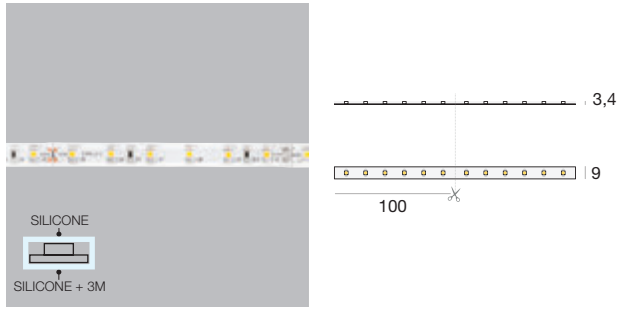

Dropper Basic 60 LEDs/m | LED strip | 5 W/m 24 V DC

CRI 80 - 5 m 25W	Cct	lm S - D
99588	2700	2300 - On req
99592	3000	2400 - On req
99590	4000	2500 - On req

★ **Elettronica**

Dropper Hi-Flux 60 LEDs/m | LED strip | 14,4 W/m 24 V DC