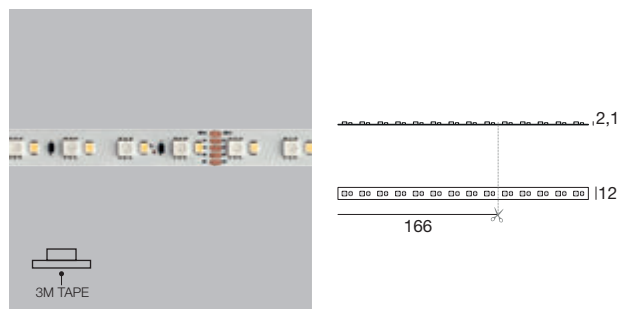

Ribbon RGBW 54 LEDs/m | LED strip | 13,5 W/m 48 V DC

CRI 80 - 5 m 67,5W	84197	84198
	RGBW - 3000 K (CRI 80)	RGBW - 4000 K (CRI 80)

99784	99785	Switching	83178
ON/OFF 150W CV 48V	ON/OFF 240W CV 48V	Switching CV 48V Pag. 932	Dimmer DMX 384W