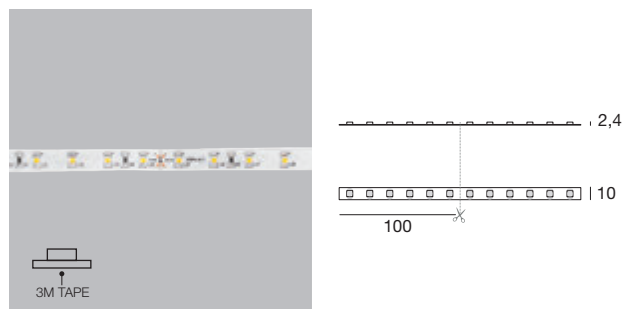

Ribbon Hi-Flux 60 LEDs/m | LED strip | 12 W/m 24 V DC

CRI 80 - 5 m 60W	Cct	lm S - D
99608	2700	4900 - On req.
99612	3000	5100 - On req.
99610	4000	5500 - On req.