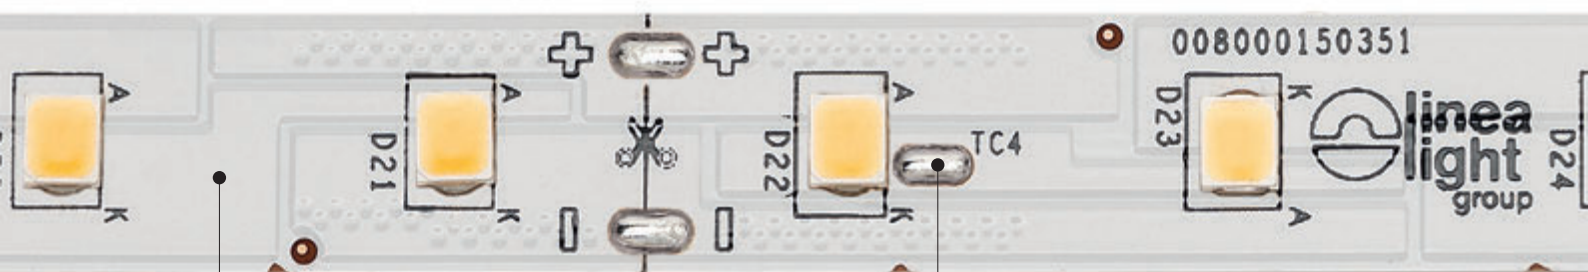

QUALITÀ, MATERIALI, MISURE DI SICUREZZA, TEST E CONTROLLI PARLANO UN'UNICA LINGUA