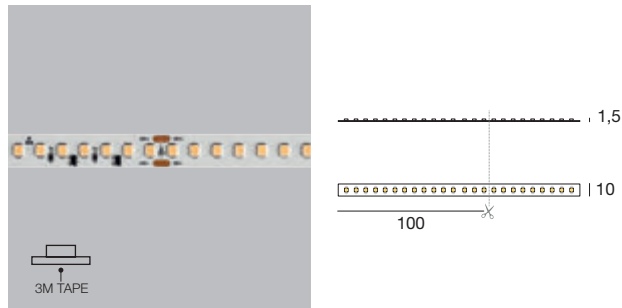

Ribbon Hi-Flux 150 LEDs/m | LED strip | 20 W/m 48 V DC

CRI 95 - 10 m 200W	Cct	lm S - D
84195	3000	17250 - On req
84196	4000	19500 - On req

99784	99785	83179	Switching	83177
ON/OFF 150W CV 48V	ON/OFF 240W CV 48V	DALI 150W CV 48V	Switching CV 48V Pag. 932	Dimmer DMX 312W