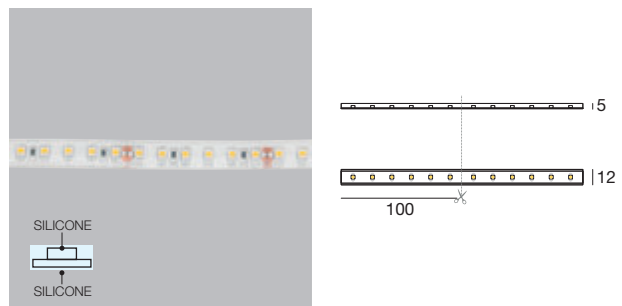

★ Elettronica

Silicone_C Hi-Flux 60 LEDs/m | LED strip | 12 W/m 24 V DC

CRI 80 - 5 m 60W	Cct	lm S - D
99622	3000	4750 - On req
99620	4000	5100 - On req

★ Elettronica

Silicone_C Hi-Flux 60 LEDs/m | LED strip | 14,4 W/m 24 V DC