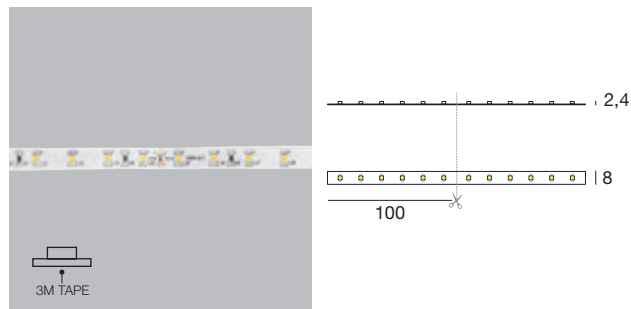

Ribbon Basic 60 LEDs/m | LED strip | 4,8 W/m 24 V DC

CRI 80 - 5 m 25W	Cct	lm S - D
98011	2700	1800 - On req
98556	3000	1825 - On req
98012	4000	1850 - On req