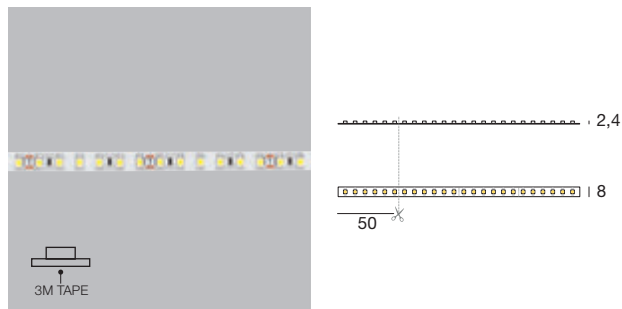

Ribbon 120 LEDs/m | LED strip | 9,6 W/m 24 V DC

CRI 80 - 5 m 48W	Cct	lm S - D
83659	2700	4250 - On req
83657	3000	4400 - On req
83658	4000	4800 - On req