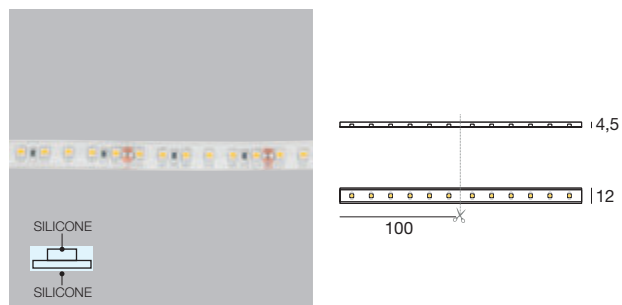

CRI 80 - 5 m 72W	Cct	lm S - D
98042	2700	5400 - On req.

★ Elettronica

Silicone_C 120 LEDs/m | LED strip | 14,4 W/m 24 V DC