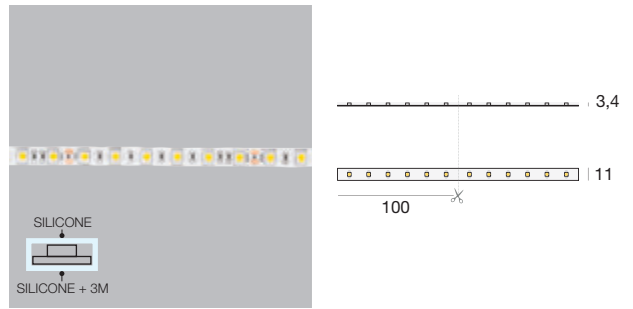

Dropper Hi-Flux 60 LEDs/m | LED strip | 12 W/m 24 V DC

CRI 80 - 5 m 60W	Cct	lm S - D
99628	2700	4750 - On req
99632	3000	4875 - On req
99630	4000	5250 - On req