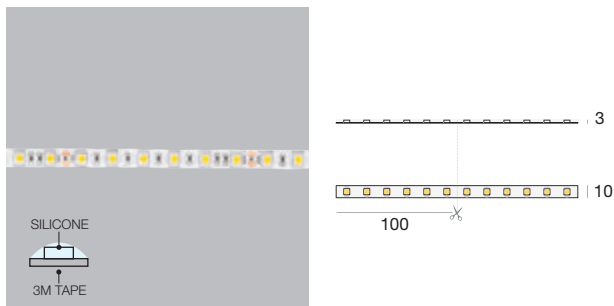

5 m 72W	
98025	RGB

★★ **Elettronica**

★	99374	99331	99332	83062	99787
	ON/OFF 75 W p 210 x 148 x h 25	ON/OFF 150 W p 150 x 160 x h 35	0/1-10V 150 W p 150 x 160 x h 35	DALI PUSH 150 W p 280 x 143 x h 30	DALI 240 W p 244 x 171 x h 38