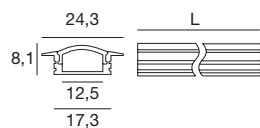

Sageto_24/08 | Low recessed profile | Indoor LED Strips

		L mm	
Anod. AL.	98895	2000	Profilo - Profile
Transp.	98941	2000	Diffusore - Diffuser
Satinized	98942	2000	Diffusore - Diffuser
Opaline	98943	2000	Diffusore - Diffuser
	98896	2 x	Tappi - Caps
	98944	5 x	Staffe - Brackets

KIT composition	
98965	99907
1 x (98895-98943 98896-98944)	10 x (98895 98943)

Compatible with: Ribbon - Ribbon Plus - Ribbon slim - Dropper