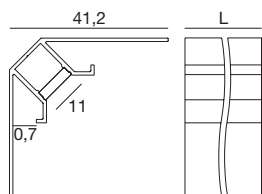

Papilio_41/41 | Integrated corner profile | Indoor LED Strips

		L mm	
Anod. Al.	98919	2000	Profilo - Profile
Opaline	98917	2000	Diffusore - Diffuser
	98920	2 x	Tappi - Caps

Compatible with: Ribbon - Ribbon Plus - Ribbon slim - Dropper