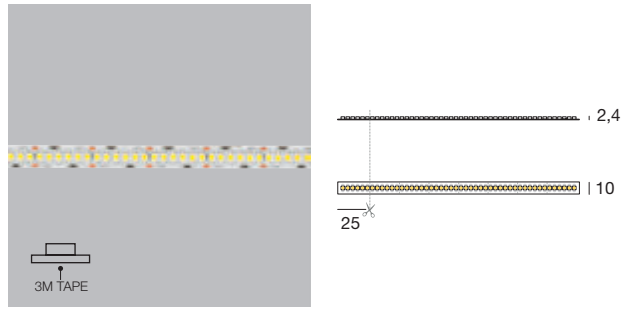

Ribbon 240 LEDs/m | LED strip | 19,2 W/m 24 V DC

CRI 80 - 5 m 96W	Cct	lm S - D
98084	2700	7200 - On req
98570	3000	7250 - On req
98083	4000	7400 - On req