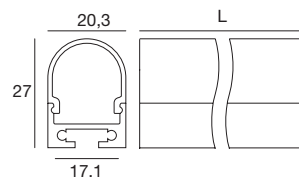

Luno_20/27 | High round surface profile | Indoor LED Strips

		L mm	
Anod. AL.	98929	2000	Profilo - Profile
Black	83137	2000	Profilo - Profile
Opaline	98934	2000	Diffusore - Diffuser
Black	83183	2000	Diffusore - Diffuser
	98936	2 x	Tappi - Caps
Black	83184	2 x	Tappi - Caps
	98931	5 x	Staffe - Brackets

KIT composition

84453	99988
1 x (98929-98934 98936-98931)	10 x (98929 98934)

KIT composition Black

84454	84455
1 x (83137-83183 83184-98931)	10 x (83137 83183)

Compatible with: Ribbon - Ribbon Plus - Ribbon slim - Dropper