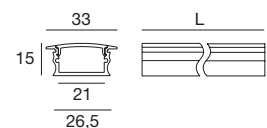

Roko_33/15 | Low recessed profile | Indoor LED Strips

		L mm	
Anod. AL.	98897	2000	Profilo - Profile
Transp.	98898	2000	Diffusore - Diffuser
Satinized	98899	2000	Diffusore - Diffuser
Opaline	98900	2000	Diffusore - Diffuser
	98902	2 x	Tappi - Caps
	98901	5 x	Staffe - Brackets

KIT composition	
99908	
1 x (98897-98900 98902-98901)	

Compatible with: Ribbon - Ribbon Plus - Ribbon slim - Dropper - Silicone_C - PU_C Plus