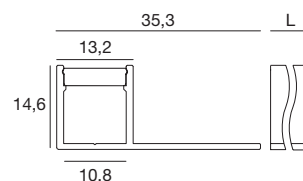

Tabulo_35/14 | Integrated side profile | Indoor LED Strips

		L mm	
Anod. Al.	98921	2000	Profilo - Profile
Opaline	98917	2000	Diffusore - Diffuser
	98922	2 x	Tappi - Caps

Compatible with: Ribbon - Ribbon Plus - Ribbon slim - Dropper