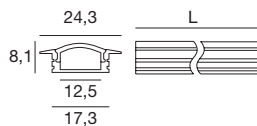

Sageto_24/08 | Low recessed profile | Indoor LED Strips

		L mm	
Anod. AL	98895	2000	Profilo - Profile
Transp.	98941	2000	Diffusore - Diffuser
Satinized	98942	2000	Diffusore - Diffuser
Opaline	98943	2000	Diffusore - Diffuser
	98896	2 x	Tappi - Caps
	98944	5 x	Staffe - Brackets

KIT composition	
98965	99907
1 x (98895-98943 98896-98944)	10 x (98895 98943)

Compatible with: Ribbon - Ribbon Plus - Ribbon slim - Dropper