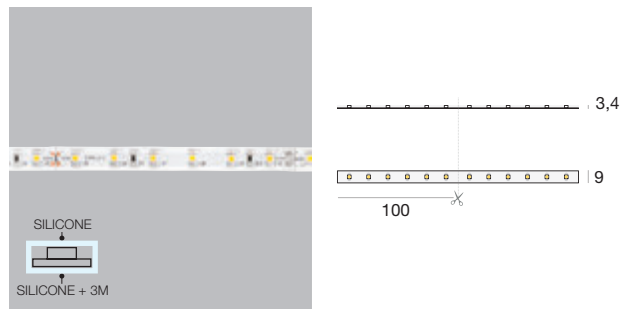

Dropper Basic 60 LEDs/m | LED strip | 5 W/m 24 V DC

CRI 80 - 5 m 25W	Cct	lm S - D
99588	2700	2300 - On req
99592	3000	2400 - On req
99590	4000	2500 - On req

✳ **Électronique**