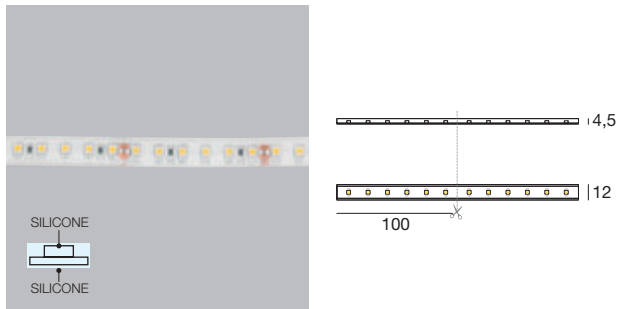

Silicone_C Basic 60 LEDs/m | LED strip | 5 W/m 24 V DC

CRI 80 - 5 m 25W	Cct	lm S - D
99598	2700	2250 - On req
99602	3000	2300 - On req
99600	4000	2400 - On req