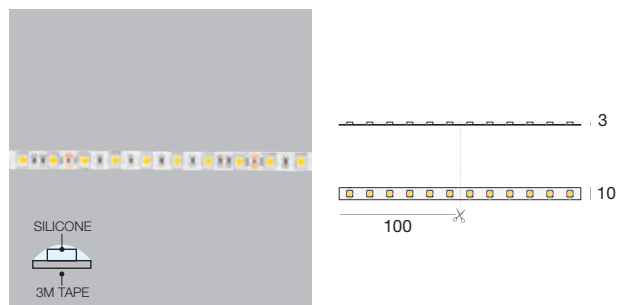

Dropper RGB 60 LEDs/m | LED strip | 14,4 W/m 24 V DC

5 m 72W	
98025	RGB

✳✳ **Électronique**