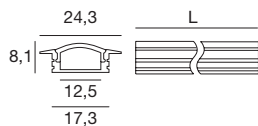

Sageto_24/08 | Low recessed profile | Indoor LED Strips

		L mm	
Anod. AL	98895	2000	Profilo - Profile
Transp.	98941	2000	Diffusore - Diffuser
Satinized	98942	2000	Diffusore - Diffuser
Opaline	98943	2000	Diffusore - Diffuser
	98896	2 x	Tappi - Caps
	98944	5 x	Staffe - Brackets

KIT composition	
98965	99907
1 x (98895-98943 98896-98944)	10 x (98895 98943)

Compatible with: Ribbon - Ribbon Plus - Ribbon slim - Dropper