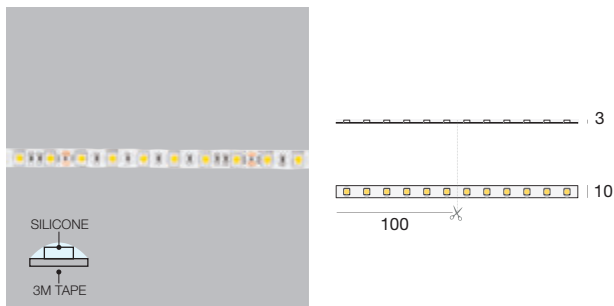

5 m 72W	
98025	RGB

** Electrónica

99374	99331	99332	83062	99787
ON/OFF 75 W p 210 x l 148 x h 25	ON/OFF 150 W p 150 x l 60 x h 35	0/1-10V 150 W p 150 x l 60 x h 35	DALI PUSH 150 W p 280 x l 43 x h 30	DALI 240 W p 244 x l 71 x h 38