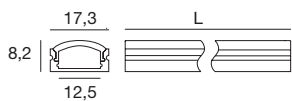

Vojo_17/08 | Low surface profile | Indoor LED Strips

		L mm	
Anod. AL.	98891	2000	Profilo - Profile
Black	83129	2000	Profilo - Profile
Transp.	98941	2000	Diffusore - Diffuser
Satinized	98942	2000	Diffusore - Diffuser
Opaline	98943	2000	Diffusore - Diffuser
Black	83132	2000	Diffusore - Diffuser
	98892	2 x	Tappi - Caps
Black	83133	2 x	Tappi - Caps
	98944	5 x	Staffe - Brackets

KIT composition

98954	98955
1 x (98891-98943 98892-98944)	10 x (98891 98943)

KIT composition Black

84446	84447
1 x (83129-83132 83133-98944)	10 x (83129 83132)

Compatible with: Ribbon - Ribbon Plus - Ribbon slim - Dropper