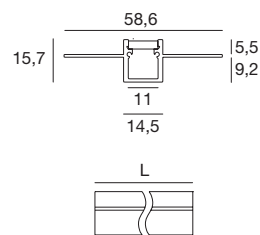

Armita_58/15 | Integrated linear profile | Indoor LED Strips

		L mm	
Anod. Al.	98916	2000	Profilo - Profile
Opaline	98917	2000	Diffusore - Diffuser
	98918	2 x	Tappi - Caps

Compatible with: Ribbon - Ribbon Plus - Ribbon slim - Dropper