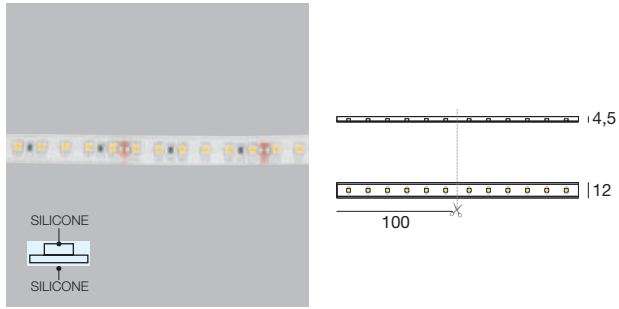

Silicone_C Basic 60 LEDs/m | LED strip | 5 W/m 24 V DC

CRI 80 - 5 m 25W	Cct	lm S - D
99598	2700	2250 - On req
99602	3000	2300 - On req
99600	4000	2400 - On req