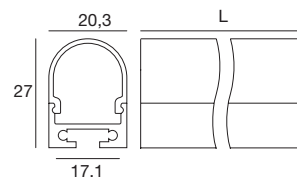

Luno_20/27 | High round surface profile | Indoor LED Strips

		L mm	
Anod. AL.	98929	2000	Profilo - Profile
Black	83137	2000	Profilo - Profile
Opaline	98934	2000	Diffusore - Diffuser
Black	83183	2000	Diffusore - Diffuser
	98936	2 x	Tappi - Caps
Black	83184	2 x	Tappi - Caps
	98931	5 x	Staffe - Brackets

KIT composition

84453	99988
1 x (98929-98934 98936-98931)	10 x (98929 98934)

KIT composition Black

84454	84455
1 x (83137-83183 83184-98931)	10 x (83137 83183)

Compatible with: Ribbon - Ribbon Plus - Ribbon slim - Dropper