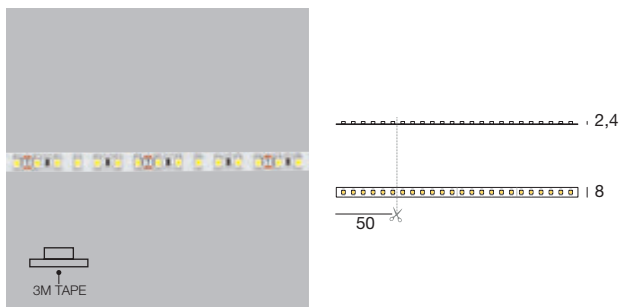

Ribbon 120 LEDs/m | LED strip | 12 W/m 24 V DC

CRI 80 - 5 m 60W	Cct	lm S - D
98078	2700	4900 - On req
98568	3000	5100 - On req
98077	4000	6000 - On req