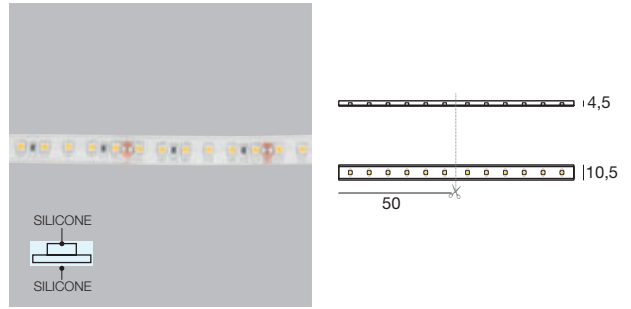

Silicone_C 120 LEDs/m | LED strip | 14,4 W/m 24 V DC

CRI 80 - 5 m 72W	Cct	lm S - D
62403	3000	7230 - On req
62403N	4000	7495 - On req