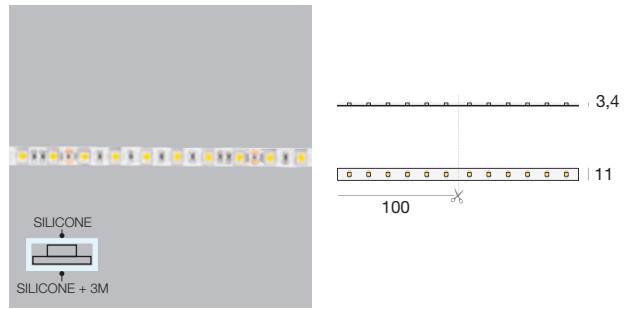

Dropper Hi-Flux 60 LEDs/m | LED strip | 12 W/m 24 V DC

CRI 80 - 5 m 60W	Cct	lm S - D
99628	2700	4750 - On req
99632	3000	4875 - On req
99630	4000	5250 - On req