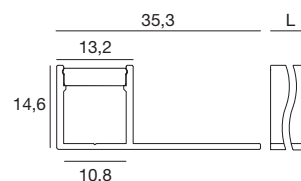

Tabulo_35/14 | Integrated side profile | Indoor LED Strips

		L mm	
Anod. Al.	98921	2000	Profilo - Profile
Opaline	98917	2000	Diffusore - Diffuser
	98922	2 x	Tappi - Caps

Compatible with: Ribbon - Ribbon Plus - Ribbon slim - Dropper