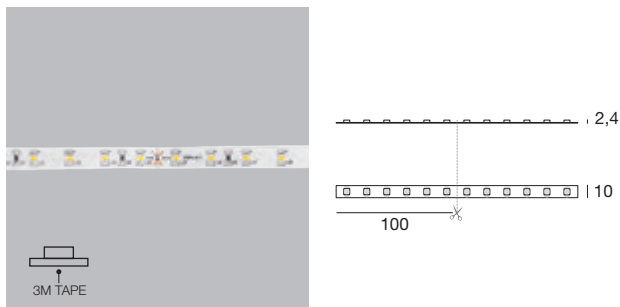

Ribbon Hi-Flux 60 LEDs/m | LED strip | 12 W/m 24 V DC

CRI 80 - 5 m 60W	Cct	lm S - D
99608	2700	4900 - On req.
99612	3000	5100 - On req.
99610	4000	5500 - On req.