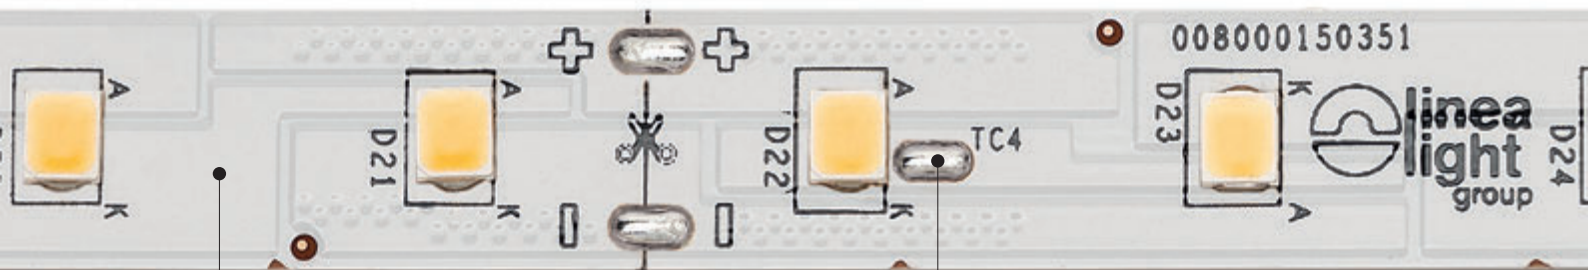

LA CALIDAD, EL MATERIAL, LAS MEDIDAS DE SEGURIDAD, EL TEST Y EL CONTROL SOLO ESTÁN EN UN IDIOMA

Made in Italy