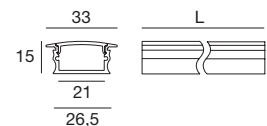

Roko_33/15 | Low recessed profile | Indoor LED Strips

		L mm	
Anod. AL	98897	2000	Profilo - Profile
Transp.	98898	2000	Diffusore - Diffuser
Satinized	98899	2000	Diffusore - Diffuser
Opaline	98900	2000	Diffusore - Diffuser
	98902	2 x	Tappi - Caps
	98901	5 x	Staffe - Brackets

KIT composition	
99908	
1 x (98897-98900 98902-98901)	

Compatible with: Ribbon - Ribbon Plus - Ribbon slim - Dropper - Silicone_C - PU_C Plus