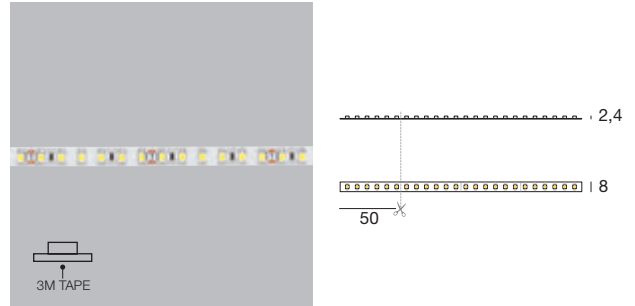

Ribbon 120 LEDs/m | LED strip | 9,6 W/m 24 V DC

CRI 80 - 5 m 48W	Cct	lm S - D
83659	2700	4250 - On req
83657	3000	4400 - On req
83658	4000	4800 - On req