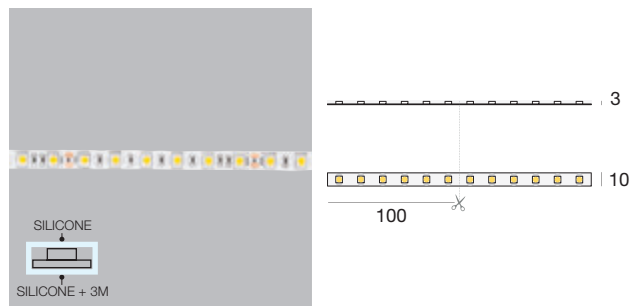

CRI 80 - 5 m 72W	Cct	lm S - D
98092	2700	5400 - On req

* Electronics

Dropper 120 LEDs/m | LED strip | 9,6 W/m 24 V DC