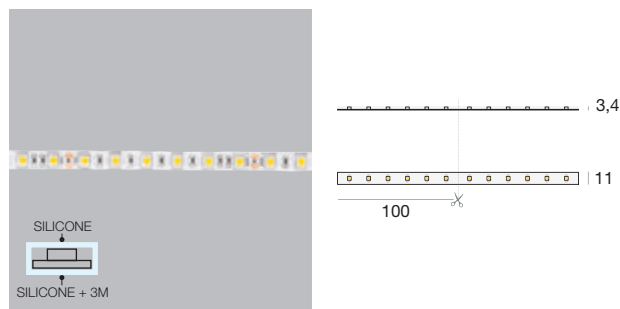

CRI 80 - 5 m 60W	Cct	lm S - D
99628	2700	4750 - On req
99632	3000	4875 - On req
99630	4000	5250 - On req

* Electronics

Dropper Hi-Flux 60 LEDs/m | LED strip | 14,4 W/m 24 V DC