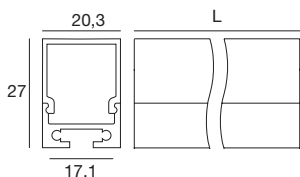

Luno_20/27 | High square surface profile | Indoor LED Strips

		L mm	
Anod. AL	98929	2000	Profilo - Profile
Black	83137	2000	Profilo - Profile
Opaline	98930	2000	Diffusore - Diffuser
Black	83138	2000	Diffusore - Diffuser
	98932	2 x	Tappi - Caps
Black	83139	2 x	Tappi - Caps
	98931	5 x	Staffe - Brackets

KIT composition

84452	99986
1 x (98929-98930 98932-98931)	10 x (98929 98930)

KIT composition Black

84450	84451
1 x (83137-83138 83139-98931)	10 x (83137 83138)

Compatible with: Ribbon - Ribbon Plus - Ribbon slim - Dropper