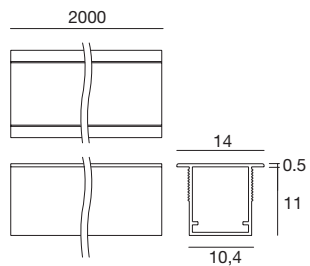

		L mm	
Opaline	99977	2000	Profilo - Profile
	99976	2 x	Tappi - Caps

Compatible with: Ribbon (max 8 mm) - Ribbon slim - Dropper (max 8 mm)

Ice_10/10 | Low square surface profile | Indoor LED Strips

		L mm	
Opaline	99979	2000	Profilo - Profile
	99978	2 x	Tappi - Caps
	98398	5 x	Clips di fissaggio - Fixing clips