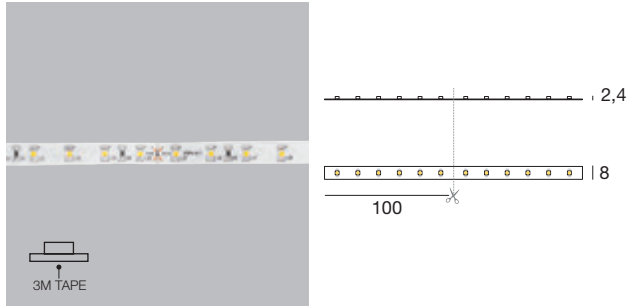

Ribbon Basic 60 LEDs/m | LED strip | 4,8 W/m 24 V DC

CRI 80 - 5 m 25W	Cct	lm S - D
98011	2700	1800 - On req
98556	3000	1825 - On req
98012	4000	1850 - On req