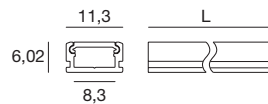

Fonis_06/11 | Low slim surface profile | Indoor LED Strips

		L mm	
Anod. AL	98885	2000	Profilo - Profile
Transp.	98886	2000	Diffusore - Diffuser
Satinized	98887	2000	Diffusore - Diffuser
Opaline	98888	2000	Diffusore - Diffuser
	98890	2 x	Tappi - Caps
	98889	5 x	Staffe - Brackets

KIT composition

83003   **83004**

1 x (98885-98888)   10 x (98885
98890-98889)   98888)

Compatible with: Ribbon slim