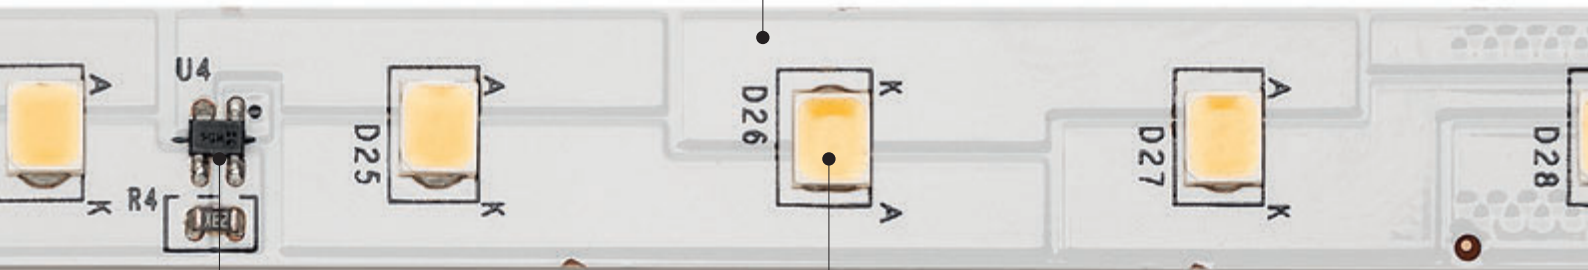

Dissipation

Rubber is made up of different materials: the structure in polyurethane and the diffuser in polyurethane resin. Strip is coated in silicone. Like all plastic materials, these are also subject to chromatic and physical variations over time. Linea Light Group has selected materials that prevent these side effects. The purpose of the UV rays test is to predict ageing in the products, simulating extreme conditions (up to 80°C) and thermal shocks. This allows us to guarantee the material and their performance over time.