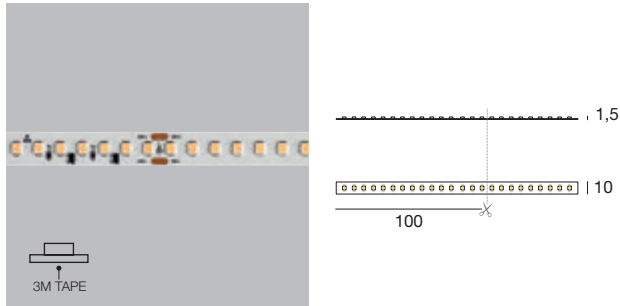

Ribbon Hi-Flux 150 LEDs/m | LED strip | 20 W/m 48 V DC

CRI 95 - 10 m 200W	Cct	lm S - D
84195	3000	17250 - On req
84196	4000	19500 - On req

99784	99785	83179	Switching	83177
ON/OFF 150W CV 48V	ON/OFF 240W CV 48V	DALI 150W CV 48V	Switching CV 48V Pag. 932	Dimmer DMX 312W