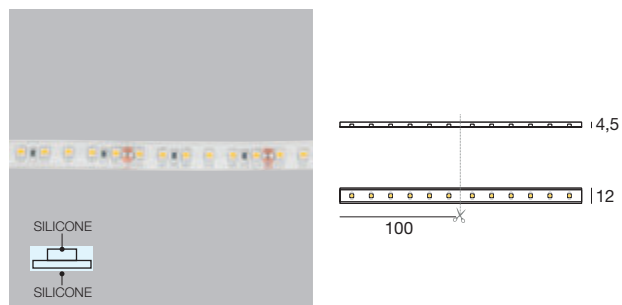

CRI 80 - 5 m 72W	Cct	lm S - D
98042	2700	5400 - On req.

★ Electronics

Silicone_C 120 LEDs/m | LED strip | 14,4 W/m 24 V DC