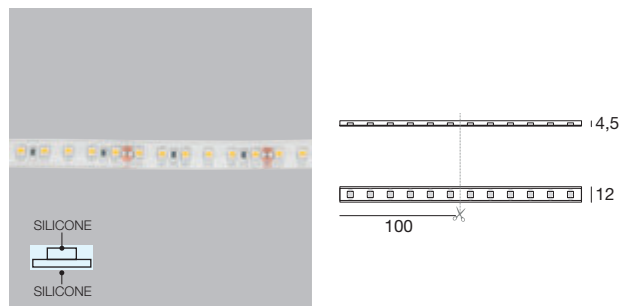

★ Electronics

Silicone_C Basic RGB 60 LEDs/m | LED strip | 14,4 W/m 24 V DC

5 m 72W	
98033	RGB

★★ Electronics

Silicone_C | Fixing kit

	description
98373	1 x glue 20 x brackets 40 x M3x25 screws 10 x caps

suitable for: 5 m Silicone_C

Silicone_C | Fixing brackets

	description
89223	10 x brackets 20 x M3x25 screws

suitable for: 5 m Silicone_C

★	99374	99331	99332	83062	99787
	ON/OFF 75 W p 210 x 148 x h 25	ON/OFF 150 W p 150 x 160 x h 35	0/1-10V 150 W p 150 x 160 x h 35	DALI PUSH 150 W p 280 x 143 x h 30	DALI 240 W p 244 x 171 x h 38

★★	99696+99702	99331	99278	DMX	99331
	Dimmer RF	CV 24V 150 W p 150 x 160 x h 35	Dimmer DMX	DMX Controllers Pag. 952 - 953	CV 24V 150 W p 150 x 160 x h 35