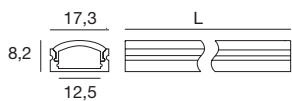

Vojo_17/08 | Low surface profile | Indoor LED Strips

		L mm	
Anod. AL	98891	2000	Profilo - Profile
Black	83129	2000	Profilo - Profile
Transp.	98941	2000	Diffusore - Diffuser
Satinized	98942	2000	Diffusore - Diffuser
Opaline	98943	2000	Diffusore - Diffuser
Black	83132	2000	Diffusore - Diffuser
	98892	2 x	Tappi - Caps
Black	83133	2 x	Tappi - Caps
	98944	5 x	Staffe - Brackets

KIT composition

98954	98955
1 x (98891-98943 98892-98944)	10 x (98891 98943)

KIT composition Black

84446	84447
1 x (83129-83132 83133-98944)	10 x (83129 83132)

Compatible with: Ribbon - Ribbon Plus - Ribbon slim - Dropper