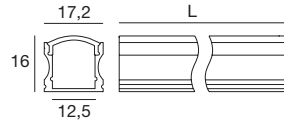

Rive_17/16 | High surface profile | Indoor LED Strips

		L mm	
Anod. AL	98893	2000	Profilo - Profile
Black	83130	2000	Profilo - Profile
Transp.	98941	2000	Diffusore - Diffuser
Satinized	98942	2000	Diffusore - Diffuser
Opaline	98943	2000	Diffusore - Diffuser
Black	83132	2000	Diffusore - Diffuser
	98894	2 x	Tappi - Caps
Black	83135	2 x	Tappi - Caps
	98944	5 x	Staffe - Brackets

KIT composition		KIT composition Black	
99905	99906	84448	84449
1 x (98893-98943 98894-98944)	10 x (98893 98943)	1 x (83130-83132 83135-98944)	10 x (83130 83132)

Compatible with: Ribbon - Ribbon Plus - Ribbon slim - Dropper - Silicone_C - PU_C Plus