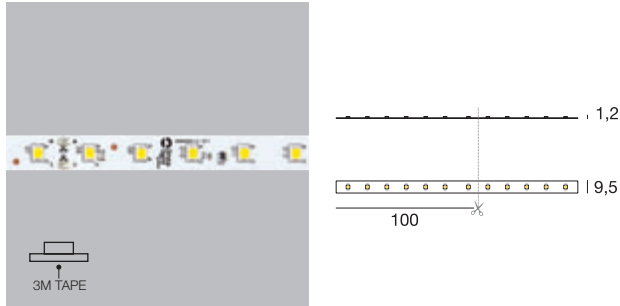

Ribbon Plus 70 LEDs/m | LED strip | 3,2 W/m 24 V DC

CRI 85 - 5 m 16W	Cct	lm S - D
98635	2700	1970 - On req
98636	3000	2140 - On req
98637	4000	2309 - On req

99374	99331	99332	83062	99787
ON/OFF 75 W p 210 x 148 x h 25	ON/OFF 150 W p 150 x 160 x h 35	0/1-10V 150 W p 150 x 160 x h 35	DALI PUSH 150 W p 280 x 143 x h 30	DALI 240 W p 244 x 171 x h 38