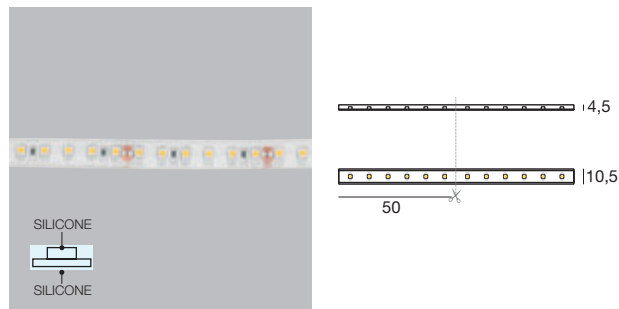

★ Electronics

Silicone_C Hi-Flux 60 LEDs/m | LED strip | 14,4 W/m 24 V DC

CRI 80 - 5 m 72W	Cct	lm S - D
98042	2700	5400 - On req.

★ Electronics

Silicone_C 120 LEDs/m | LED strip | 14,4 W/m 24 V DC

CRI 80 - 5 m 72W	Cct	lm S - D
62403	3000	7230 - On req
62403N	4000	7495 - On req