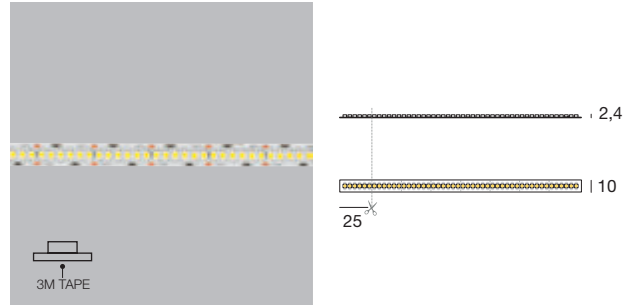

Ribbon 240 LEDs/m | LED strip | 19,2 W/m 24 V DC

CRI 80 - 5 m 96W	Cct	lm S - D
98084	2700	7200 - On req
98570	3000	7250 - On req
98083	4000	7400 - On req