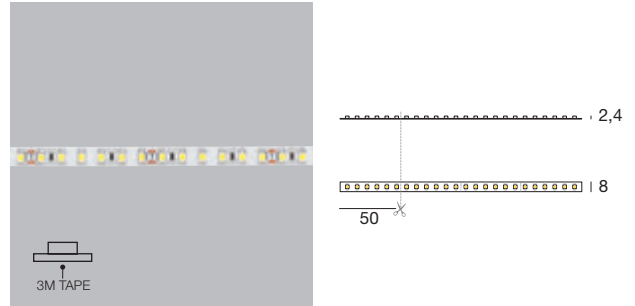

ribbon dropper silicone_C

Ribbon Basic 60 LEDs/m | LED strip | 4,8 W/m 24 V DC

CRI 80 - 5 m 25W	Cct	lm S - D
98011	2700	1800 - On req
98556	3000	1825 - On req
98012	4000	1850 - On req

Ribbon 120 LEDs/m | LED strip | 9,6 W/m 24 V DC