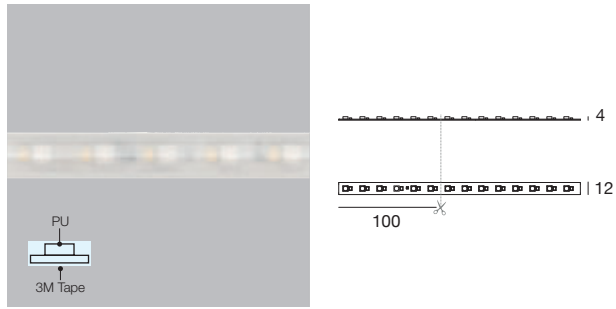

PU_C RGBW 60+60 LEDs/m | LED strip | 19,6 W/m 24 V DC

5 m 98W
81965 | RGBW - 3000 K (CRI 85)

99696+99702	99331	99278	DMX	99331
Dimmer RF	CV 24V 150 W p 150 x 160 x h 35	Dimmer DMX	DMX Controllers Pag. 952 - 953	CV 24V 150 W p 150 x 160 x h 35

Cables

PU_C | Extension + connector

	description
98947	Conn. M. 5 pin (L 0,25 m) + conn. F. 5 pin (L 1 m)
suitable for: PU_C	

PU_C | Extension + connector

	description
99542	Conn. M. 2 pin (L 0,25 m) + conn. F. 2 pin (L 1 m)
suitable for: PU_C	

Accessories

PU_C Plus | Fixing kit

	description
98964	1 x glue 20 x brackets 40 x M3x25 screws 10 x caps
suitable for: 5 m PU_C	

PU_C Plus | Fixing brackets

	description
89223	10 x brackets 20 x M3x25 screws
suitable for: 5 m PU_C