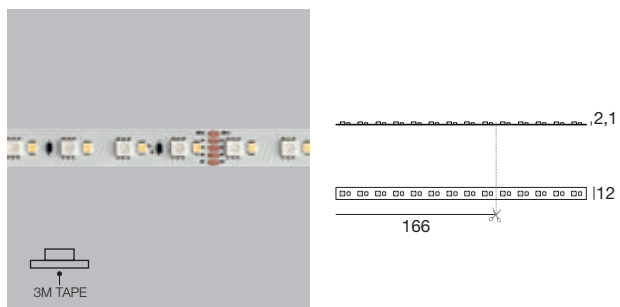

Ribbon RGBW 54 LEDs/m | LED strip | 13,5 W/m 48 V DC

CRI 80 - 5 m 67,5W	84197	84198
	RGBW - 3000 K (CRI 80)	RGBW - 4000 K (CRI 80)

99784	99785	Switching	83178
ON/OFF 150W CV 48V	ON/OFF 240W CV 48V	Switching CV 48V Pag. 932	Dimmer DMX 384W