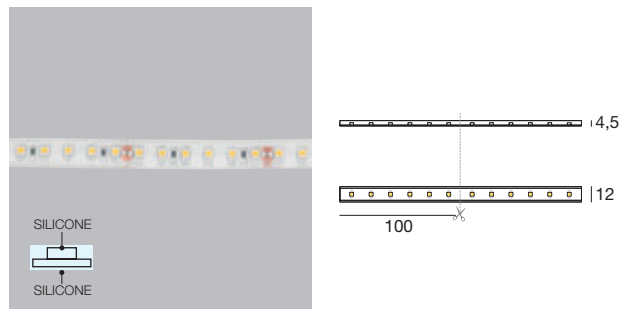

Silicone_C Basic 60 LEDs/m | LED strip | 5 W/m 24 V DC

CRI 80 - 5 m 25W	Cct	lm S - D
99598	2700	2250 - On req
99602	3000	2300 - On req
99600	4000	2400 - On req