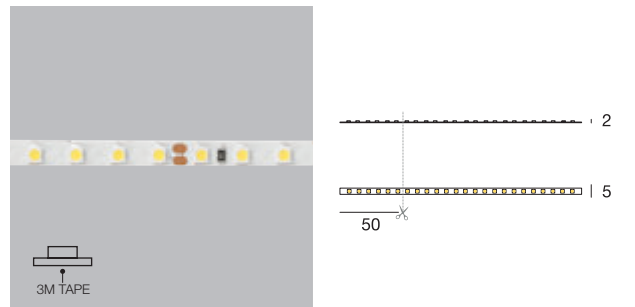

Ribbon Slim 120 LEDs/m | LED strip | 9,6 W/m 24 V DC

CRI 80 - 5 m 48W	Cct	lm S - D
84219	2700	3350 - On req
84220	3000	3450 - On req
84221	4000	3750 - On req

Electronics

99374	99331	99332	83062	99787
ON/OFF 75 W p 210 x 148 x h 25	ON/OFF 150 W p 150 x 160 x h 35	0/1-10V 150 W p 150 x 160 x h 35	DALI PUSH 150 W p 280 x 143 x h 30	DALI 240 W p 244 x 171 x h 38