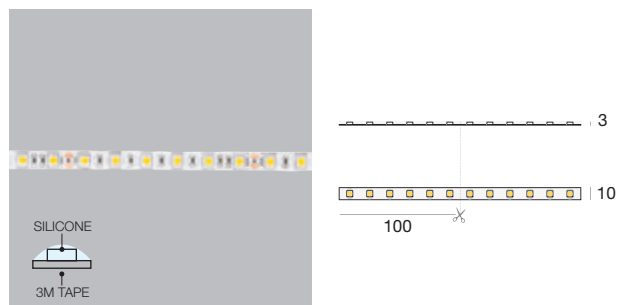

*** Electronics**

Dropper 120 LEDs/m | LED strip | 9,6 W/m 24 V DC

CRI 80 - 5 m 48W	Cct	lm S - D
98572	3000	3610 - On req
98574	4000	3700 - On req

*** Electronics**

Dropper RGB 60 LEDs/m | LED strip | 14,4 W/m 24 V DC