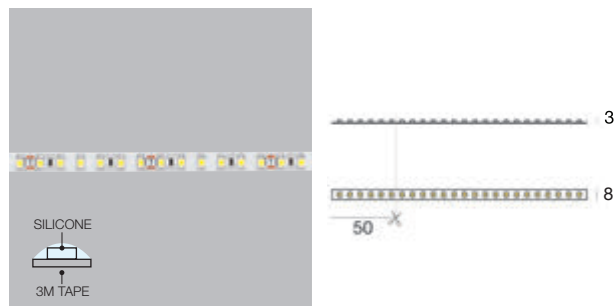

CRI 80 - 5 m 48W	Cct	lm S - D
98572	3000	3610 - On req
98574	4000	3700 - On req

* Electronics

Dropper RGB 60 LEDs/m | LED strip | 14,4 W/m 24 V DC