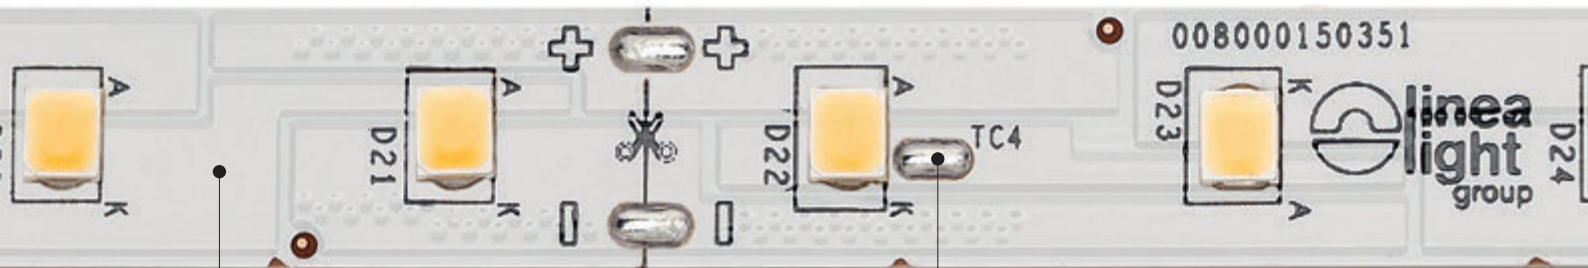

QUALITY, MATERIAL, SECURITY MEASURE, TEST AND CONTROL SPEAK ONLY ONE LANGUAGE