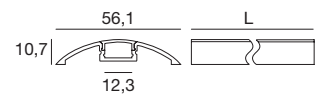

Suo_56/10 | Flat surface profile | Indoor LED Strips

		L mm	
Anod. AL	98937	2000	Profilo - Profile
Opaline	98938	2000	Diffusore - Diffuser
	98940	2 x	Tappi - Caps
	98939	5 x	Staffe - Brackets

KIT composition

83006

10 x (98937
98943)

Compatible with: Ribbon - Ribbon Plus - Ribbon slim - PU_C Plus