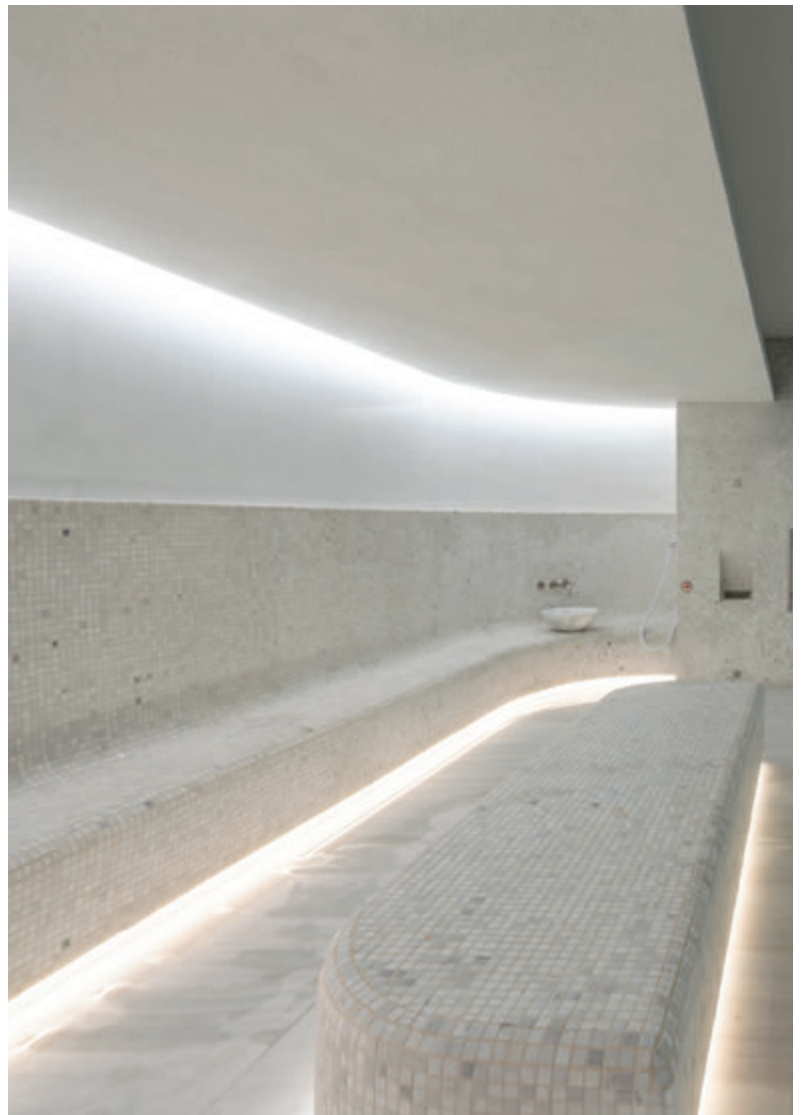

GavriiLux FourSeasons Astir | Greece