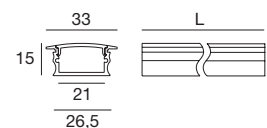

Roko_33/15 | Low recessed profile | Indoor LED Strips

		L mm	
Anod. AL	98897	2000	Profilo - Profile
Transp.	98898	2000	Diffusore - Diffuser
Satinized	98899	2000	Diffusore - Diffuser
Opaline	98900	2000	Diffusore - Diffuser
	98902	2 x	Tappi - Caps
	98901	5 x	Staffe - Brackets

KIT composition	
99908	
1 x (98897-98900 98902-98901)	

Compatible with: Ribbon - Ribbon Plus - Ribbon slim - Dropper - Silicone_C - PU_C Plus