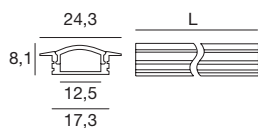

Sageto_24/08 | Low recessed profile | Indoor LED Strips

		L mm	
Anod. AL	98895	2000	Profilo - Profile
Transp.	98941	2000	Diffusore - Diffuser
Satinized	98942	2000	Diffusore - Diffuser
Opaline	98943	2000	Diffusore - Diffuser
	98896	2 x	Tappi - Caps
	98944	5 x	Staffe - Brackets

KIT composition	
98965	99907
1 x (98895-98943 98896-98944)	10 x (98895 98943)

Compatible with: Ribbon - Ribbon Plus - Ribbon slim - Dropper