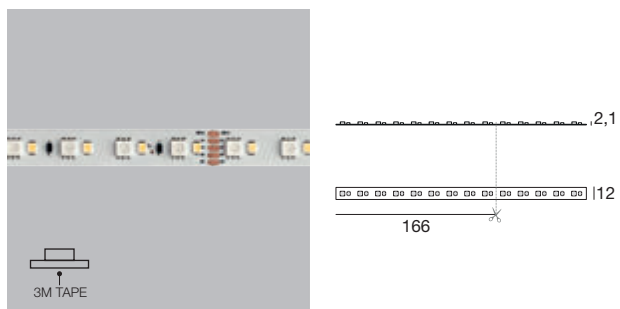

Ribbon RGBW 54 LEDs/m | LED strip | 13,5 W/m 48 V DC

CRI 80 - 5 m 67,5W	84197	84198
	RGBW - 3000 K (CRI 80)	RGBW - 4000 K (CRI 80)

99784	99785	Switching	83178
ON/OFF 150W CV 48V	ON/OFF 240W CV 48V	Switching CV 48V Pag. 932	Dimmer DMX 384W