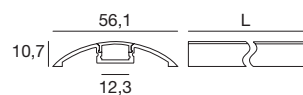

Suo_56/10 | Flat surface profile | Indoor LED Strips

		L mm	
Anod. AL	98937	2000	Profilo - Profile
Opaline	98938	2000	Diffusore - Diffuser
	98940	2 x	Tappi - Caps
	98939	5 x	Staffe - Brackets

KIT composition

83006

10 x (98937
98943)

Compatible with: Ribbon - Ribbon Plus - Ribbon slim - PU_C Plus