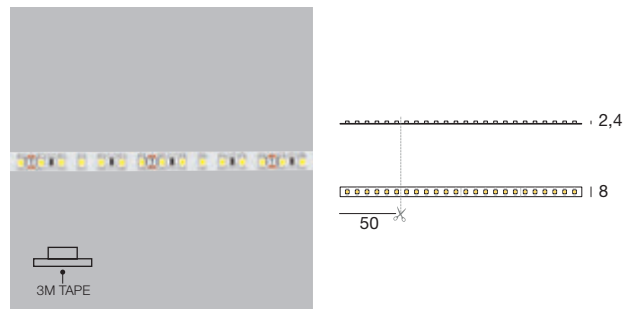

Ribbon 120 LEDs/m | LED strip | 9,6 W/m 24 V DC

CRI 80 - 5 m 48W	Cct	lm S - D
83659	2700	4250 - On req
83657	3000	4400 - On req
83658	4000	4800 - On req