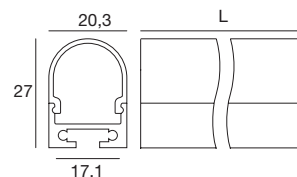

Luno_20/27 | High round surface profile | Indoor LED Strips

		L mm	
Anod. AL.	98929	2000	Profilo - Profile
Black	83137	2000	Profilo - Profile
Opaline	98934	2000	Diffusore - Diffuser
Black	83183	2000	Diffusore - Diffuser
	98936	2 x	Tappi - Caps
Black	83184	2 x	Tappi - Caps
	98931	5 x	Staffe - Brackets