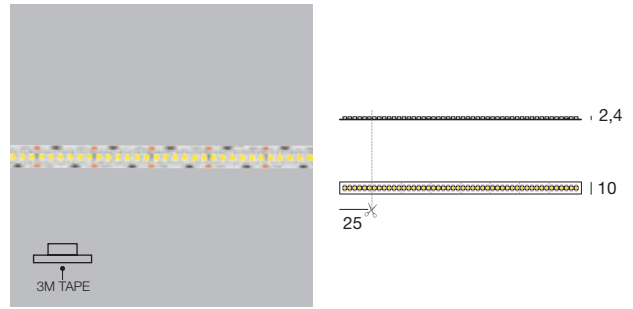

Ribbon 240 LEDs/m | LED strip | 19,2 W/m 24 V DC

CRI 80 - 5 m 96W	Cct	lm S - D
98084	2700	7200 - On req
98570	3000	7250 - On req
98083	4000	7400 - On req