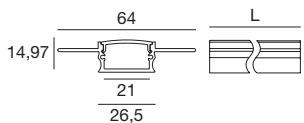

Ghost_64/14 | Low integrated profile | Indoor LED Strips

		L mm	
Anod. Al.	98906	2000	Profilo - Profile
Transp.	98898	2000	Diffusore - Diffuser
Satinized	98899	2000	Diffusore - Diffuser
Opaline	98900	2000	Diffusore - Diffuser
	98907	2 x	Tappi - Caps

KIT composition

99989

1 x (98906-98900
98907)

Compatible with: Ribbon - Ribbon Plus - Ribbon slim - Dropper - Silicone_C - PU_C Plus