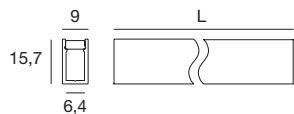

Ribba_09/15 | High slim surface profile | Indoor LED Strips

		L mm	
Anod. AL	98908	2000	Profilo - Profile
Opaline	98909	2000	Diffusore - Diffuser
	98911	2 x	Tappi - Caps
	98910	5 x	Staffe - Brackets

KIT composition

99998

10 x (98908
90909)

Compatible with: Ribbon slim