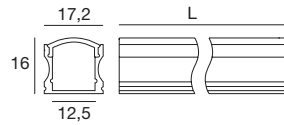

Rive_17/16 | High surface profile | Indoor LED Strips

		L mm	
Anod. AL	98893	2000	Profilo - Profile
Black	83130	2000	Profilo - Profile
Transp.	98941	2000	Diffusore - Diffuser
Satinized	98942	2000	Diffusore - Diffuser
Opaline	98943	2000	Diffusore - Diffuser
Black	83132	2000	Diffusore - Diffuser
	98894	2 x	Tappi - Caps
Black	83135	2 x	Tappi - Caps
	98944	5 x	Staffe - Brackets

KIT composition		KIT composition Black	
99905	99906	84448	84449
1 x (98893-98943 98894-98944)	10 x (98893 98943)	1 x (83130-83132 83135-98944)	10 x (83130 83132)

Compatible with: Ribbon - Ribbon Plus - Ribbon slim - Dropper - Silicone_C - PU_C Plus