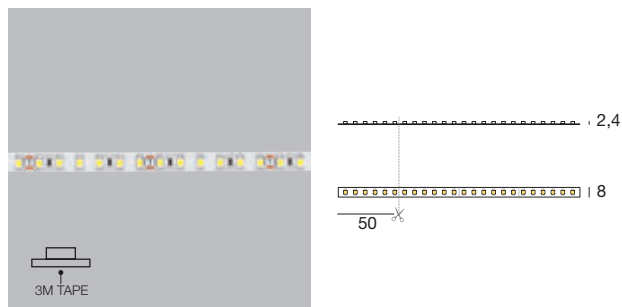

Ribbon 120 LEDs/m | LED strip | 12 W/m 24 V DC

CRI 80 - 5 m 60W	Cct	lm S - D
98078	2700	4900 - On req
98568	3000	5100 - On req
98077	4000	6000 - On req