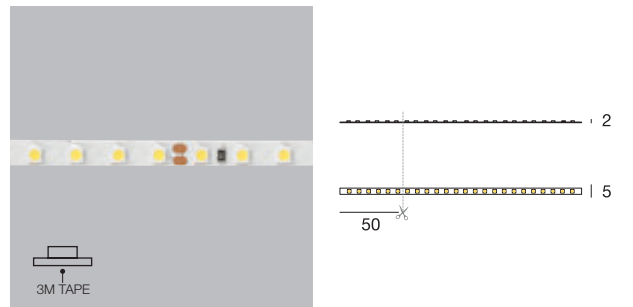

Ribbon Slim 120 LEDs/m | LED strip | 9,6 W/m 24 V DC

CRI 80 - 5 m 48W	Cct	lm S - D
84219	2700	3350 - On req
84220	3000	3450 - On req
84221	4000	3750 - On req

Elektronik

99374	99331	99332	83062	99787
ON/OFF 75 W p 210 x 148 x h 25	ON/OFF 150 W p 150 x 160 x h 35	0/1-10V 150 W p 150 x 160 x h 35	DALI PUSH 150 W p 280 x 143 x h 30	DALI 240 W p 244 x 171 x h 38