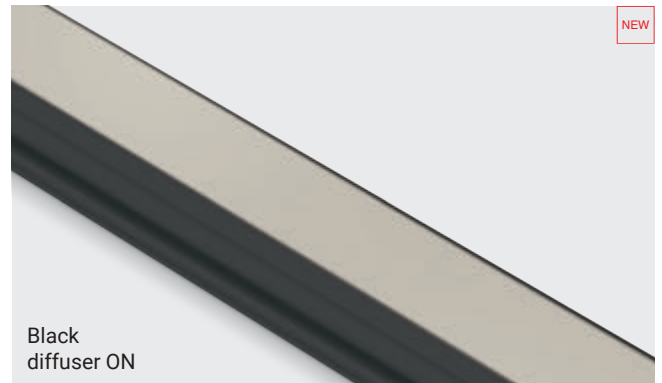

Example with black profile + black diffuser.