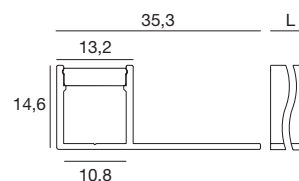

Tabulo_35/14 | Integrated side profile | Indoor LED Strips

		L mm	
Anod. Al.	98921	2000	Profilo - Profile
Opaline	98917	2000	Diffusore - Diffuser
	98922	2 x	Tappi - Caps

Compatible with: Ribbon - Ribbon Plus - Ribbon slim - Dropper