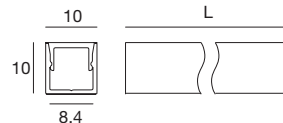

Alise_10/10 | Square slim surface profile | Indoor LED Strips

		L mm	
Anod. AL	98912	2000	Profilo - Profile
Opaline	98913	2000	Diffusore - Diffuser
	98915	2 x	Tappi - Caps
	98914	5 x	Staffe - Brackets

KIT composition

99998

10 x (98908
90909)

Compatible with: Ribbon slim