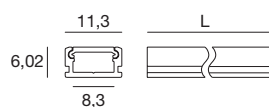

Fonis_06/11 | Low slim surface profile | Indoor LED Strips

		L mm	
Anod. AL	98885	2000	Profilo - Profile
Transp.	98886	2000	Diffusore - Diffuser
Satinized	98887	2000	Diffusore - Diffuser
Opaline	98888	2000	Diffusore - Diffuser
	98890	2 x	Tappi - Caps
	98889	5 x	Staffe - Brackets

KIT composition

83003   **83004**

1 x (98885-98888)   10 x (98885
98890-98889)   98888)

Compatible with: Ribbon slim