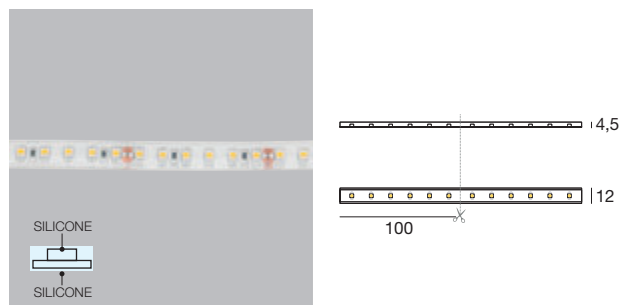

CRI 80 - 5 m 72W	Cct	lm S - D
98042	2700	5400 - On req.

★ **Elektronik**

Silicone_C 120 LEDs/m | LED strip | 14,4 W/m 24 V DC