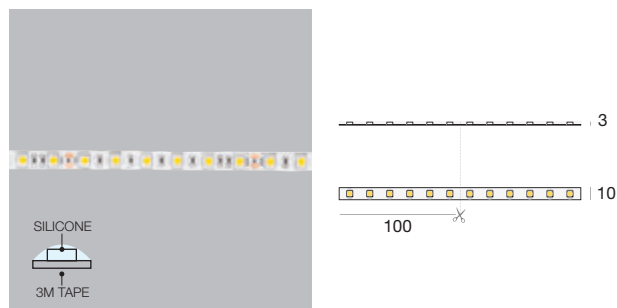

Dropper RGB 60 LEDs/m | LED strip | 14,4 W/m 24 V DC

5 m 72W	
98025	RGB

★★ **Elektronik**