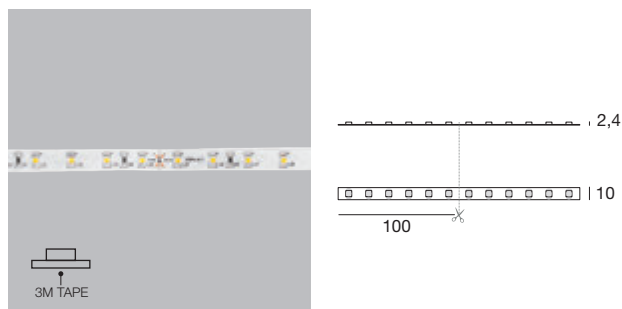

Ribbon Hi-Flux 60 LEDs/m | LED strip | 12 W/m 24 V DC

CRI 80 - 5 m 60W	Cct	lm S - D
99608	2700	4900 - On req.
99612	3000	5100 - On req.
99610	4000	5500 - On req.