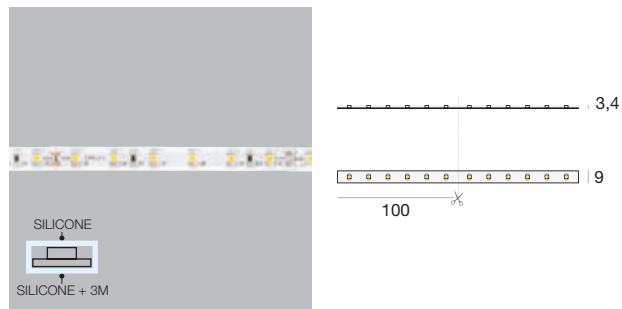

Dropper Basic 60 LEDs/m | LED strip | 5 W/m 24 V DC

CRI 80 - 5 m 25W	Cct	lm S - D
99588	2700	2300 - On req
99592	3000	2400 - On req
99590	4000	2500 - On req

★ **Elektronik**