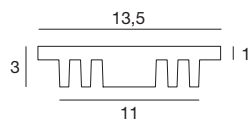

Svik_00/00 | Heat sink | Indoor LED Strips

		L mm	
Anod. AL	98956	2000	Dissipatore - Heat sink

KIT composition

10 x **99999**
99895

Compatible with: Ribbon - Ribbon Plus - Ribbon slim - Dropper - Silicone_C - PU_C Plus