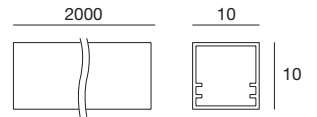

		L mm	
Opaline	99977	2000	Profilo - Profile
	99976	2 x	Tappi - Caps

Compatible with: Ribbon (max 8 mm) - Ribbon slim - Dropper (max 8 mm)

Ice_10/10 | Low square surface profile | Indoor LED Strips

		L mm	
Opaline	99979	2000	Profilo - Profile
	99978	2 x	Tappi - Caps
	98398	5 x	Clips di fissaggio - Fixing clips