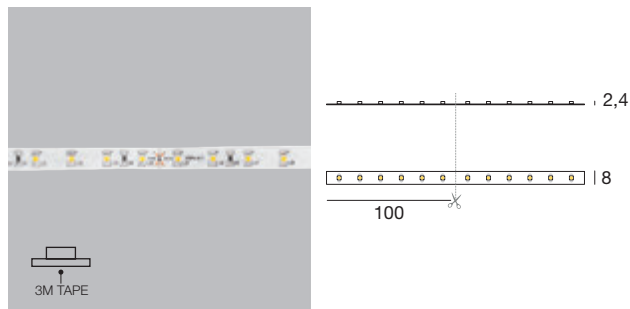

89223

10 x brackets
20 x M3x25 screws

suitable for: 5 m PU_C

ribbon dropper silicone_C

Ribbon Basic 60 LEDs/m | LED strip | 4,8 W/m 24 V DC

CRI 80 - 5 m 25W	Cct	lm S - D
98011	2700	1800 - On req
98556	3000	1825 - On req
98012	4000	1850 - On req