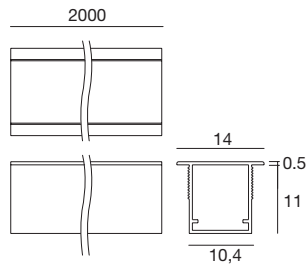

		L mm	
Opaline	99977	2000	Profilo - Profile
	99976	2 x	Tappi - Caps

Compatible with: Ribbon (max 8 mm) - Ribbon slim - Dropper (max 8 mm)

Ice_10/10 | Low square surface profile | Indoor LED Strips

		L mm	
Opaline	99979	2000	Profilo - Profile
	99978	2 x	Tappi - Caps
	98398	5 x	Clips di fissaggio - Fixing clips