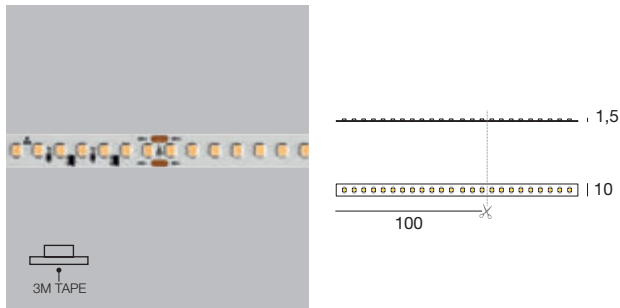

Ribbon Hi-Flux 150 LEDs/m | LED strip | 20 W/m 48 V DC

CRI 95 - 10 m 200W	Cct	lm S - D
84195	3000	17250 - On req
84196	4000	19500 - On req

99784	99785	83179	Switching	83177
ON/OFF 150W CV 48V	ON/OFF 240W CV 48V	DALI 150W CV 48V	Switching CV 48V Pag. 932	Dimmer DMX 312W