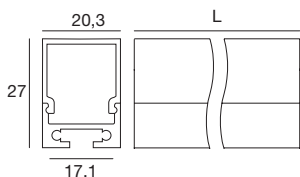

Luno_20/27 | High square surface profile | Indoor LED Strips

		L mm	
Anod. AL.	98929	2000	Profilo - Profile
Black	83137	2000	Profilo - Profile
Opaline	98930	2000	Diffusore - Diffuser
Black	83138	2000	Diffusore - Diffuser
	98932	2 x	Tappi - Caps
Black	83139	2 x	Tappi - Caps
	98931	5 x	Staffe - Brackets

KIT composition

84452	99986
1 x (98929-98930 98932-98931)	10 x (98929 98930)

KIT composition Black

84450	84451
1 x (83137-83138 83139-98931)	10 x (83137 83138)

Compatible with: Ribbon - Ribbon Plus - Ribbon slim - Dropper