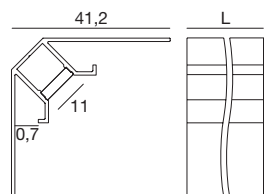

Papilio_41/41 | Integrated corner profile | Indoor LED Strips

		L mm	
Anod. Al.	98919	2000	Profilo - Profile
Opaline	98917	2000	Diffusore - Diffuser
	98920	2 x	Tappi - Caps

Compatible with: Ribbon - Ribbon Plus - Ribbon slim - Dropper