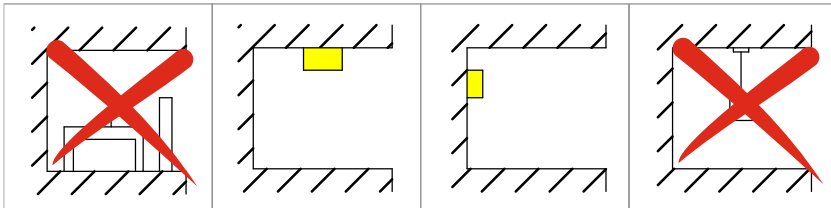

D300		
ON/OFF 3000K	PHASE CUT 3000K	PHASE CUT 2700K
☐ 8334	☐ 8590	☐ CA004DWHMDI
☒ 8335	☒ 8591	☒ CA004DBBMDI

D400			D500		
ON/OFF 3000K	PHASE CUT 3000K	PHASE CUT 2700K	ON/OFF 3000K	PHASE CUT 3000K	PHASE CUT 2700K
☐ 8337	☐ 8593	☐ CA005DWHMDI	☐ 8340	☐ 8596	☐ CA006DWHMDI
☒ 8338	☒ 8594	☒ CA005DBBMDI	☒ 8341	☒ 8597	☒ CA006DBBMDI