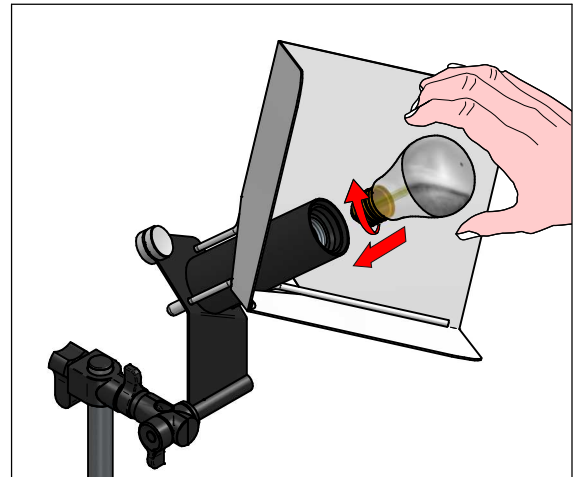

Classic A Mirror

LED Bulb  
7 W 650 lm  
2700 K CRI $\geq$ 80  
**INCLUDED**

1

2

3

4

5

1