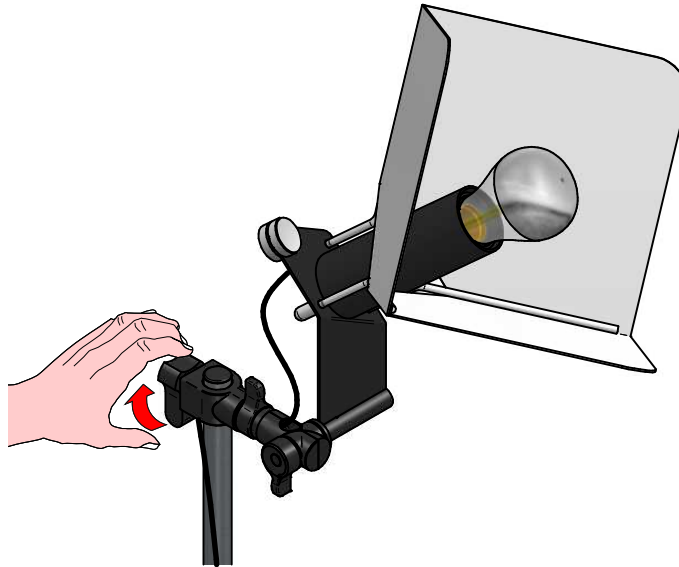

Classic A Mirror

LED Bulb  
7 W 650 lm  
2700 K CRI $\geq$ 80  
**INCLUDED**

1

2

3

4

5

1