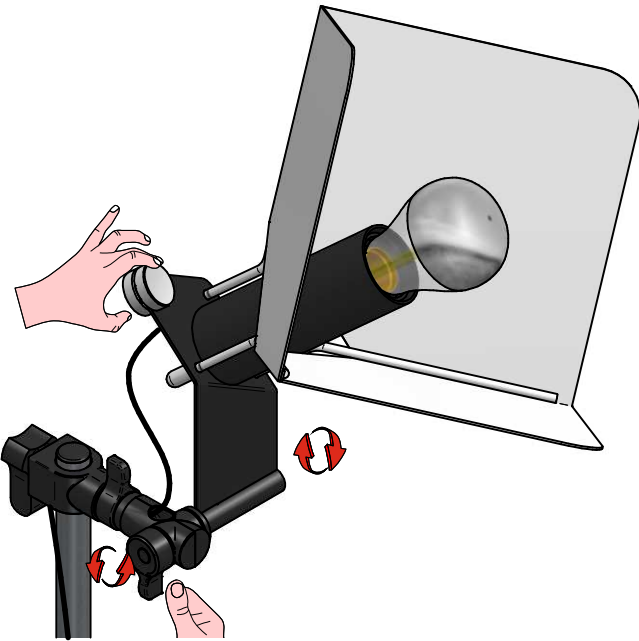

Classic A Mirror

LED Bulb  
7 W 650 lm  
2700 K CRI $\geq$ 80  
**INCLUDED**

1

2

3

4

5

1