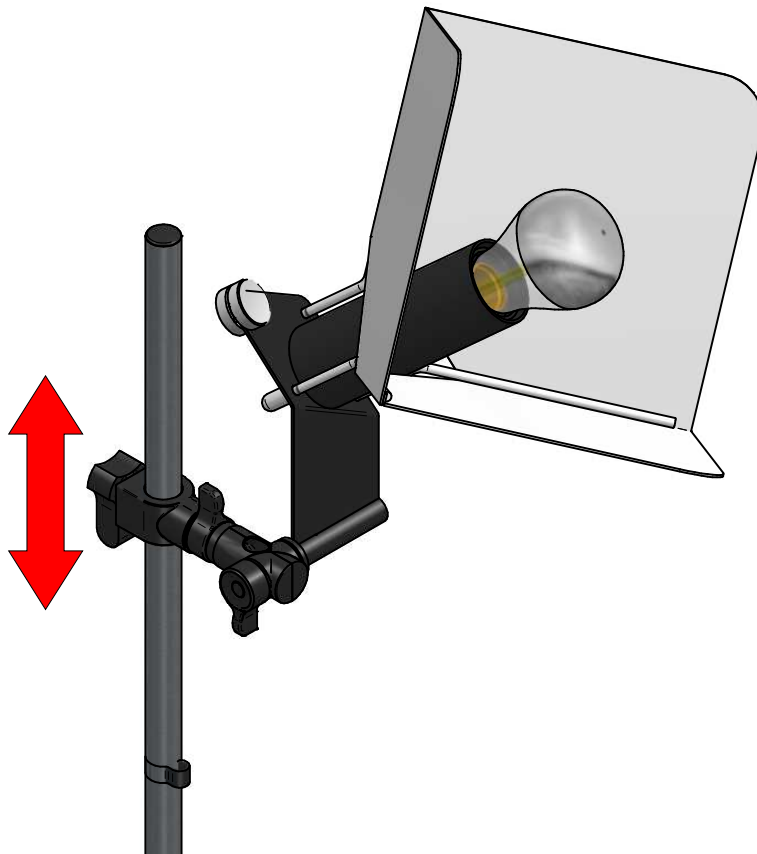

Classic A Mirror

LED Bulb  
7 W 650 lm  
2700 K CRI $\geq$ 80  
**INCLUDED**

1

2

3

4

5

1