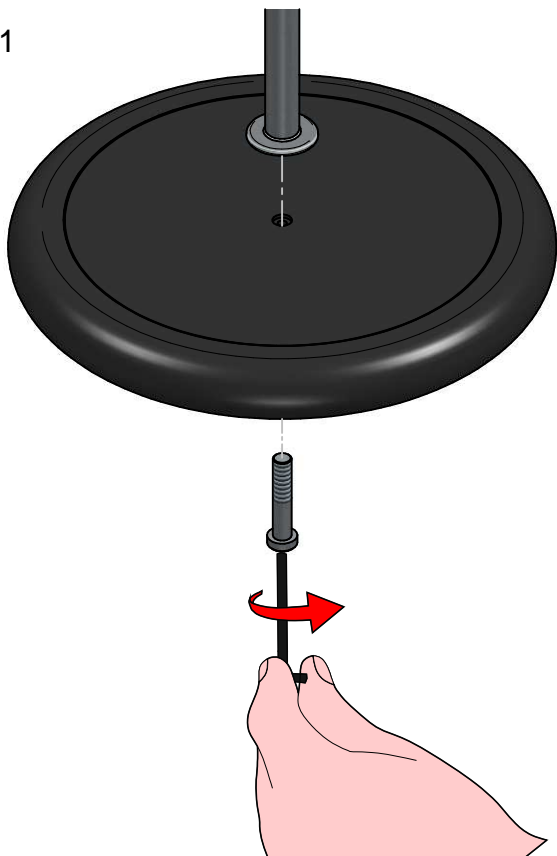

Classic A Mirror

LED Bulb  
7 W 650 lm  
2700 K CRI $\geq$ 80  
**INCLUDED**

1

2

3

4

5

1