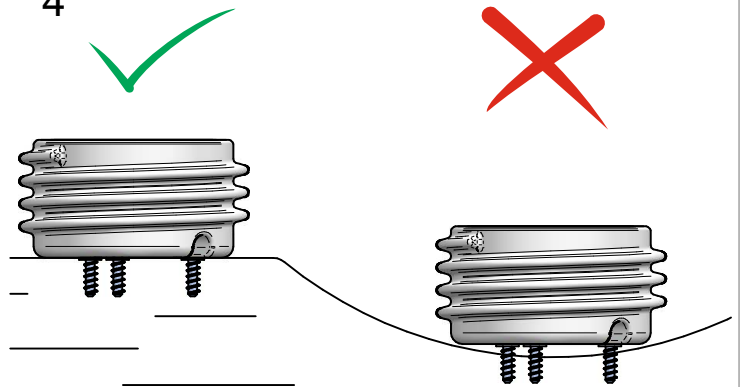

1

2

3

4

5

NOT INCLUDED

- 1- tasselli TOP INOX A4 M6
- 2- vite TCEI A4 M6
- 3- rondella piana per foro M6
- 4- O-ring

NOT INCLUDED

Ø380mm

Ø550mm

Ø750mm

OH!

INCLUDED

42 W Energy Saver
Led lamp

20 W Low Consumption

INCLUDED