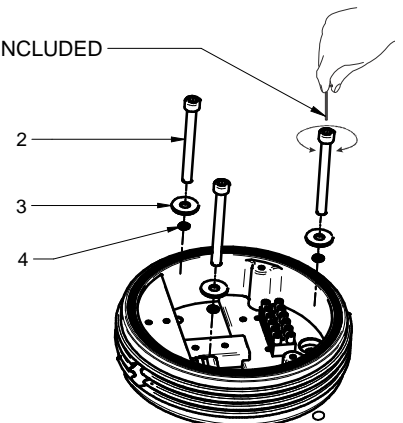

1

2

3

4

5

NOT INCLUDED

- 1- tasselli TOP INOX A4 M6
- 2- vite TCEI A4 M6
- 3- rondella piana per foro M6
- 4- O-ring

NOT INCLUDED

Ø380mm

Ø550mm

Ø750mm

OH!

INCLUDED

42 W Energy Saver
Led lamp

20 W Low Consumption

INCLUDED

42 W Energy Saver
Led lamp

30 W Low Consumption

TA-M6
NOT INCLUDED

52 W Energy Saver
Led lamp

30 W Low Consumption

OH!
SMASH

INCLUDED

30 W Energy Saver
Led lamp