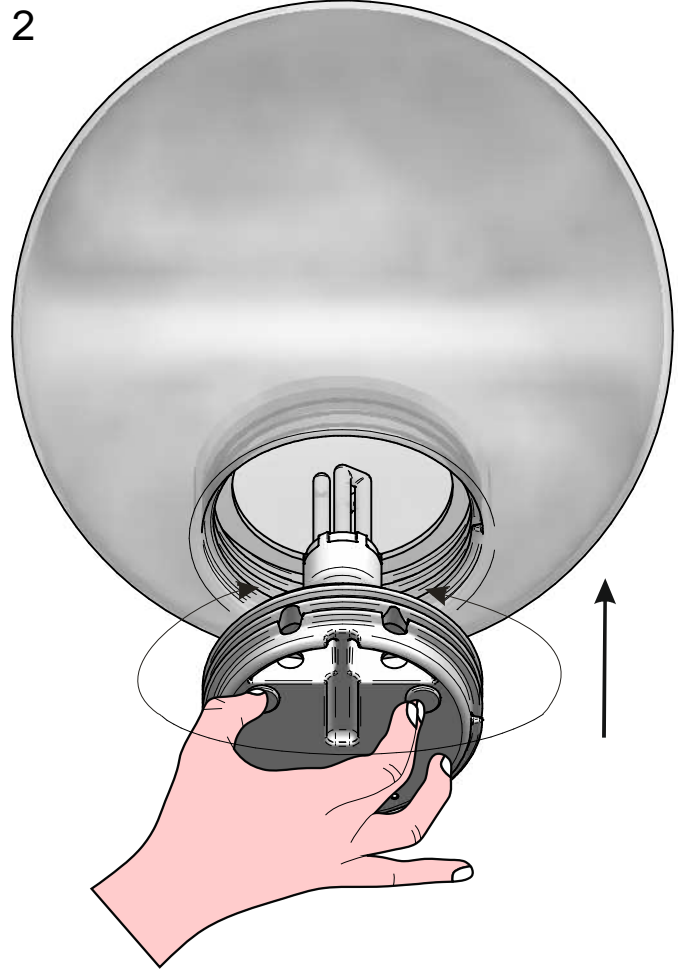

1

2

3

4

5

NOT INCLUDED

- 1- tasselli TOP INOX A4 M6
- 2- vite TCEI A4 M6
- 3- rondella piana per foro M6
- 4- O-ring

NOT INCLUDED

Ø380mm

Ø550mm

Ø750mm

OH!

INCLUDED

42 W Energy Saver
Led lamp

20 W Low Consumption

INCLUDED

42 W Energy Saver
Led lamp

30 W Low Consumption

TA-M6
NOT INCLUDED

52 W Energy Saver
Led lamp

30 W Low Consumption

OH!
SMASH

INCLUDED

30 W Energy Saver
Led lamp