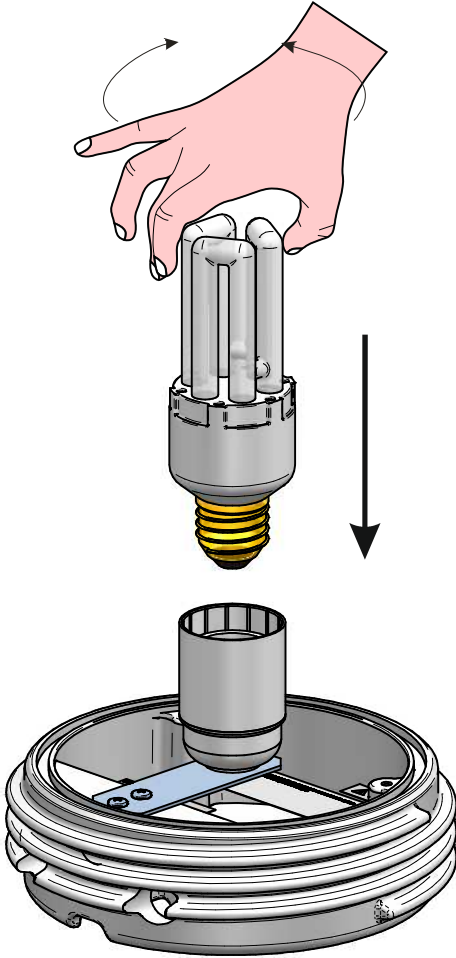

1

2

3

4

5

NOT INCLUDED

- 1- tasselli TOP INOX A4 M6
- 2- vite TCEI A4 M6
- 3- rondella piana per foro M6
- 4- O-ring

NOT INCLUDED

Ø380mm

Ø550mm

Ø750mm

OH!

INCLUDED

42 W Energy Saver
Led lamp

20 W Low Consumption

INCLUDED