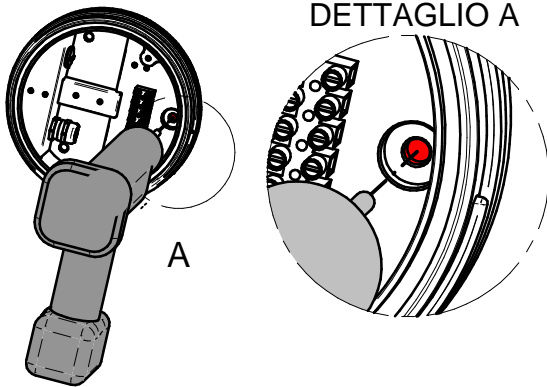

1

2

3

4

5

NOT INCLUDED

- 1- tasselli TOP INOX A4 M6
- 2- vite TCEI A4 M6
- 3- rondella piana per foro M6
- 4- O-ring

NOT INCLUDED

Ø380mm

Ø550mm

Ø750mm

OH!

INCLUDED

42 W Energy Saver
Led lamp

20 W Low Consumption

INCLUDED