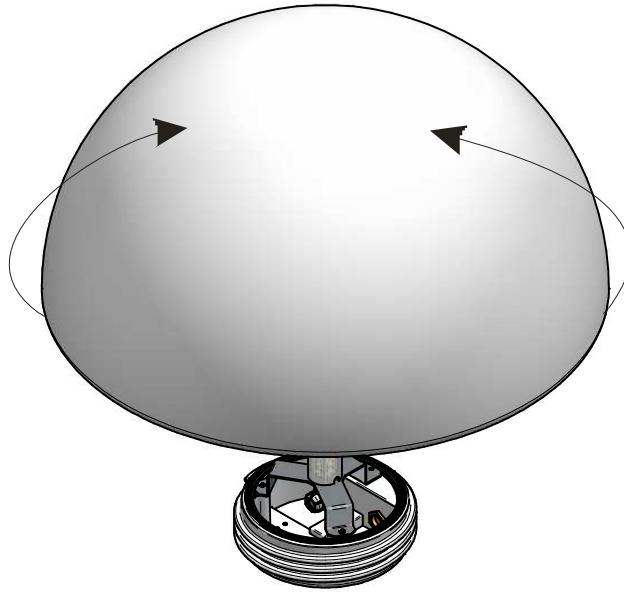

1

2

3

1
1- tasselli TOP INOX M5

NOT INCLUDED

4

5

6

7

IP44

8

IP65

OHPS!
family

COMPATIBLE ARTICLE

OHPS

16384