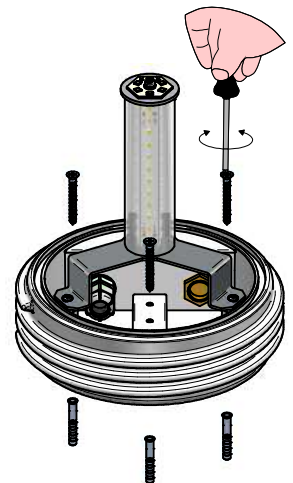

1

2

3

1
1- tasselli TOP INOX M5

NOT INCLUDED

4

5

6

7

IP44

8

IP65

OHPS!
family

COMPATIBLE ARTICLE

OHPS

16384