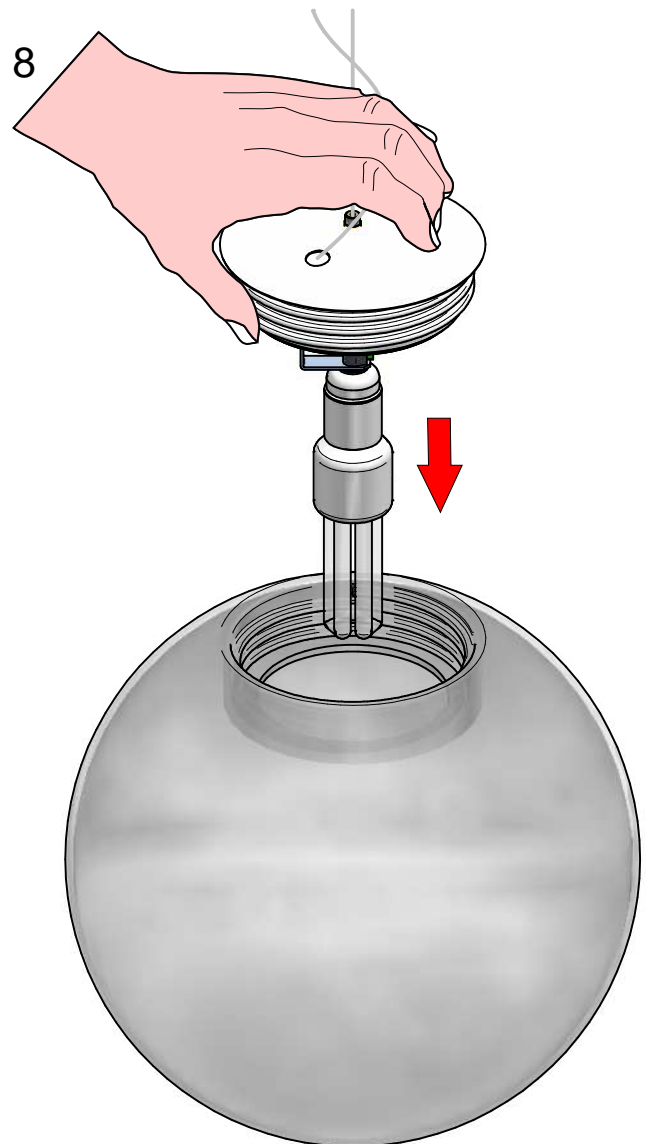

9

10

11

Ø380mm

Ø550mm

Ø750mm

OH!

42 W Energy Saver
Led lamp