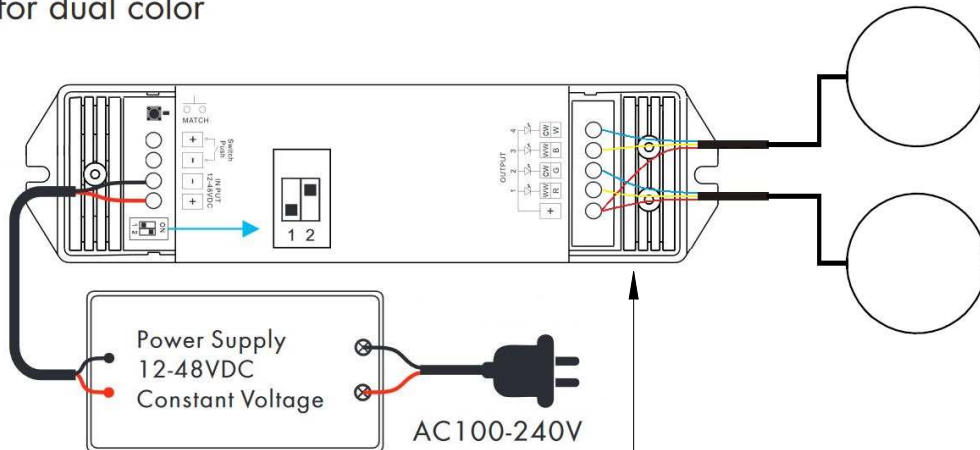

1

2

3

4

NOT INCLUDED

- 1- tasselli TOP INOX M5
- 2- 210000035013
- 3- 211000011013
- 4- O2023-9

for dual color

SWITCH  
COD 84647

MULTI CHANNEL  
COD 99703

ON/OFF

99701

Dual color	1 PUSH	ON/OFF
	2 PUSH	Light 100% or night light 10%
	PUSH >1s	Increase / decrease CCT

IP65

NOT  
INCLUDED