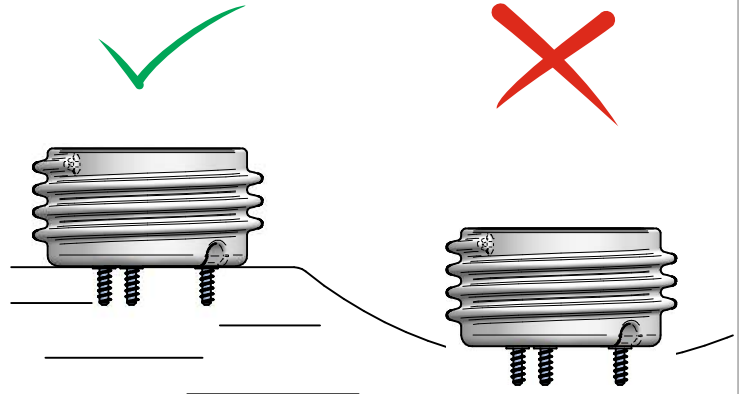

1

2

3

4

NOT INCLUDED

- 1- tasselli TOP INOX M5
- 2- 210000035013
- 3- 211000011013
- 4- O2023-9