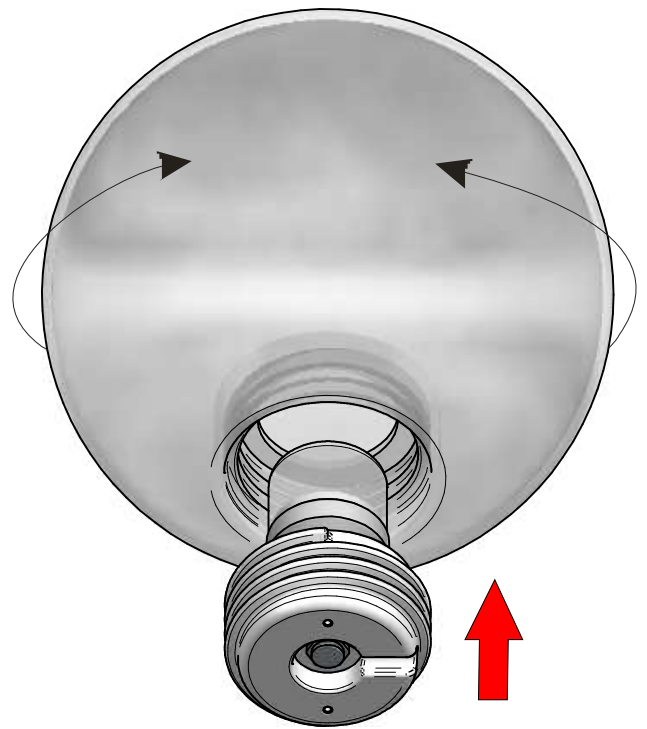

1

2

3

4

NOT INCLUDED

- 1- tasselli TOP INOX M5
- 2- 210000035013
- 3- 211000011013
- 4- O2023-9

for dual color

SWITCH  
COD 84647

MULTI CHANNEL  
COD 99703

ON/OFF

99701

Dual color	1 PUSH	ON/OFF
	2 PUSH	Light 100% or night light 10%
	PUSH >1s	Increase / decrease CCT

IP65

NOT  
INCLUDED