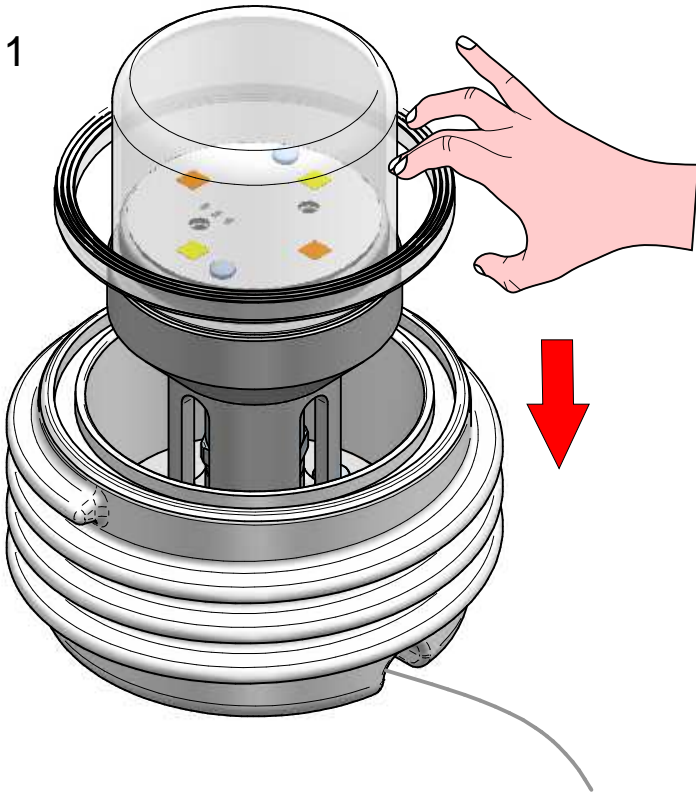

1

2

3

4

NOT INCLUDED

- 1- tasselli TOP INOX M5
- 2- 210000035013
- 3- 211000011013
- 4- O2023-9

for dual color

SWITCH  
COD 84647

MULTI CHANNEL  
COD 99703

ON/OFF

99701

Dual color	1 PUSH	ON/OFF
	2 PUSH	Light 100% or night light 10%
	PUSH >1s	Increase / decrease CCT

IP65

NOT  
INCLUDED