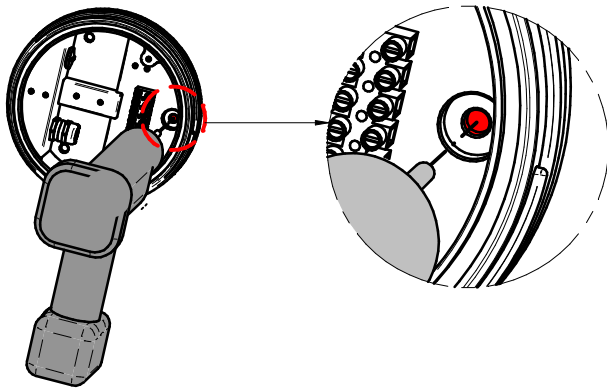

1

2

3

4

NOT INCLUDED

- 1- tasselli TOP INOX M5
- 2- 210000035013
- 3- 211000011013
- 4- O2023-9

for dual color

SWITCH  
COD 84647

MULTI CHANNEL  
COD 99703

ON/OFF

99701

Dual color	1 PUSH	ON/OFF
	2 PUSH	Light 100% or night light 10%
	PUSH >1s	Increase / decrease CCT

IP65

NOT  
INCLUDED