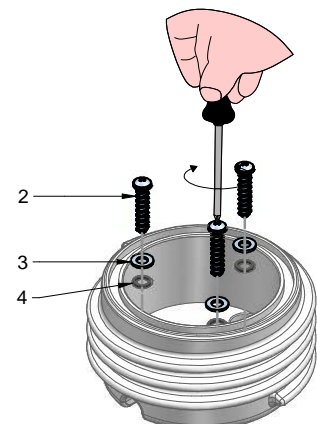

1

2

3

4

NOT INCLUDED

- 1- tasselli TOP INOX M5
- 2- 210000035013
- 3- 211000011013
- 4- O2023-9

for dual color

SWITCH  
COD 84647

MULTI CHANNEL  
COD 99703

ON/OFF

99701

Dual color	1 PUSH	ON/OFF
	2 PUSH	Light 100% or night light 10%
	PUSH >1s	Increase / decrease CCT

IP65

NOT  
INCLUDED