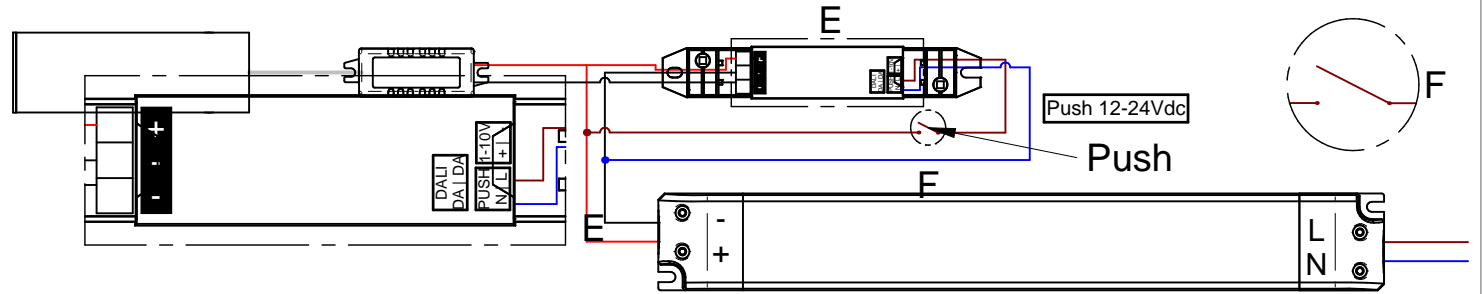

1

2

3

KIT0097 - MAX 9 LED (NOT INCLUDED)

Code	Code	Power
CA035JWHWFL	CA035JBBWFL	12W
CA035JWHMFL	CA035JBBMFL	12W
CA035JWHWMW	CA035JBBWMW	12W
CA035JWHMMW	CA035JBBMMW	12W

DALI

1-10V

8