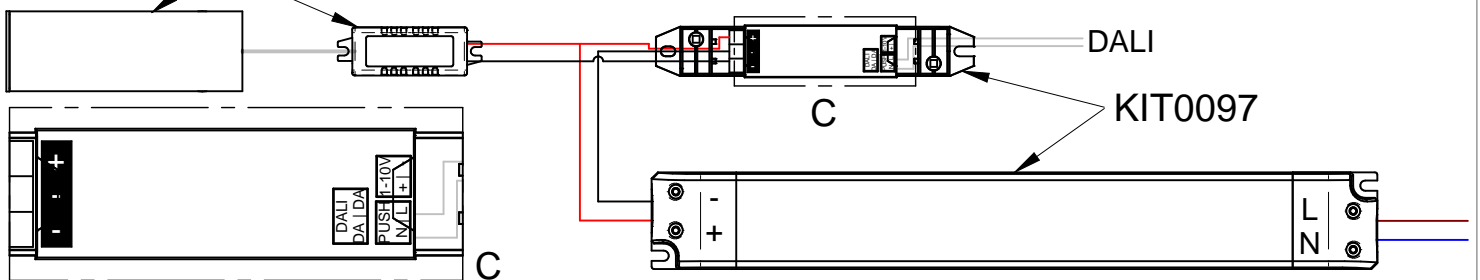

1

2

3

KIT0097 - MAX 9 LED (NOT INCLUDED)

Code	Code	Power
CA035JWHWFL	CA035JBBWFL	12W
CA035JWHMFL	CA035JBBMFL	12W
CA035JWHWMW	CA035JBBWMW	12W
CA035JWHMMW	CA035JBBMMW	12W

DALI

1-10V

8