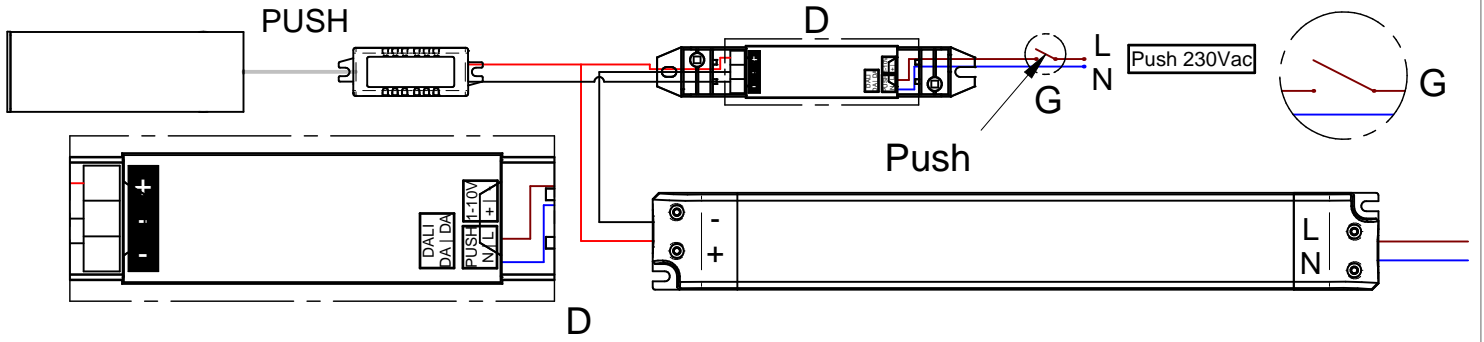

1

2

3

KIT0097 - MAX 9 LED (NOT INCLUDED)

Code	Code	Power
CA035JWHWFL	CA035JBBWFL	12W
CA035JWHMFL	CA035JBBMFL	12W
CA035JWHWMW	CA035JBBWMW	12W
CA035JWHMMW	CA035JBBMMW	12W

DALI

1-10V

8