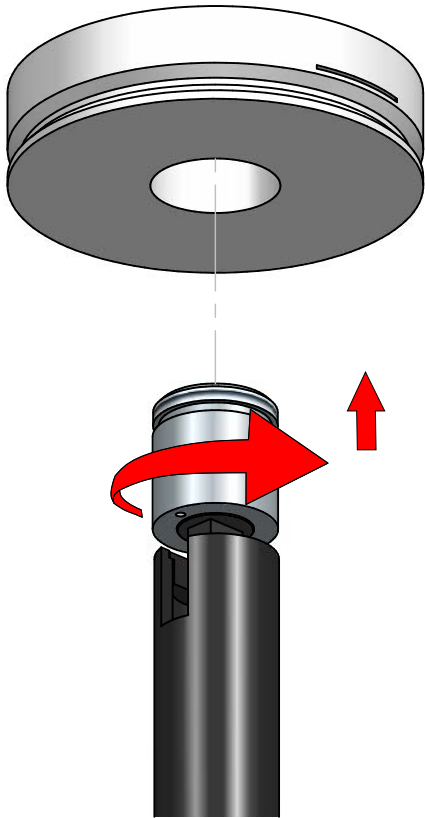

1

2

3

KIT0097 - MAX 9 LED (NOT INCLUDED)

Code	Code	Power
CA035JWHWFL	CA035JBBWFL	12W
CA035JWHMFL	CA035JBBMFL	12W
CA035JWHWMW	CA035JBBWMW	12W
CA035JWHMMW	CA035JBBMMW	12W

DALI

1-10V

8