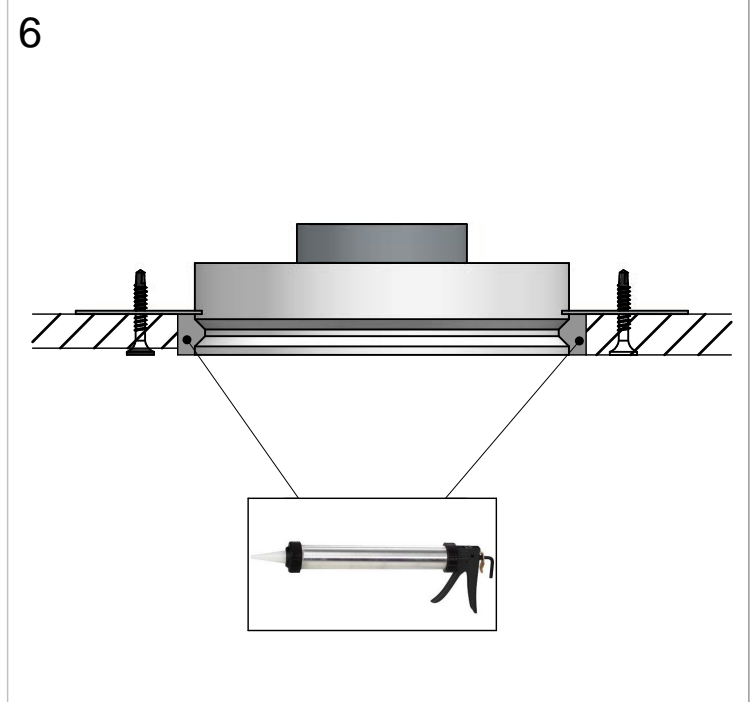

1

2

3

KIT0097 - MAX 9 LED (NOT INCLUDED)

Code	Code	Power
CA035JWHWFL	CA035JBBWFL	12W
CA035JWHMFL	CA035JBBMFL	12W
CA035JWHWMW	CA035JBBWMW	12W
CA035JWHMMW	CA035JBBMMW	12W

DALI

1-10V

8