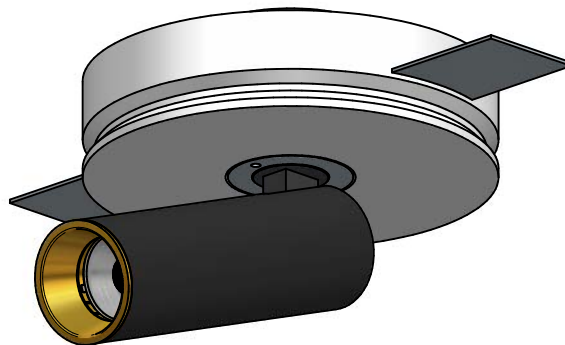

1

2

3

KIT0097 - MAX 9 LED (NOT INCLUDED)

Code	Code	Power
CA035JWHWFL	CA035JBBWFL	12W
CA035JWHMFL	CA035JBBMFL	12W
CA035JWHWMW	CA035JBBWMW	12W
CA035JWHMMW	CA035JBBMMW	12W

DALI

1-10V

8