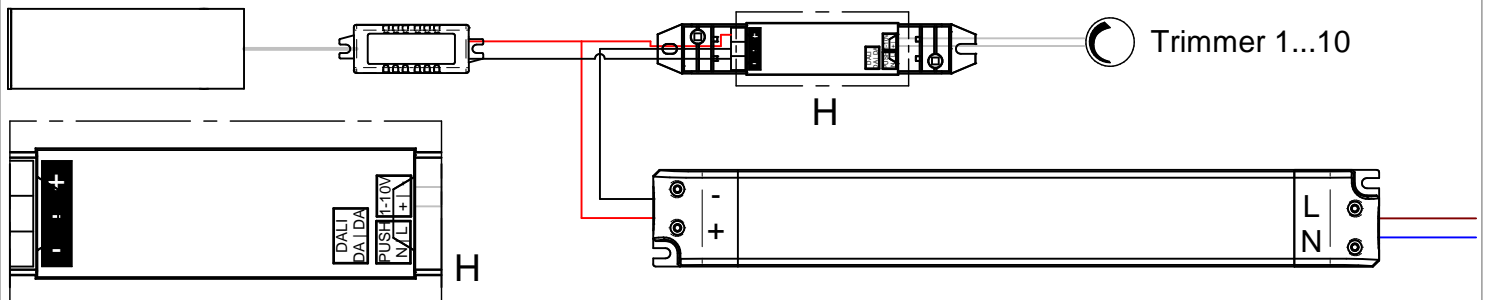

1

2

3

KIT0097 - MAX 9 LED (NOT INCLUDED)

Code	Code	Power
CA035JWHWFL	CA035JBBWFL	12W
CA035JWHMFL	CA035JBBMFL	12W
CA035JWHWMW	CA035JBBWMW	12W
CA035JWHMMW	CA035JBBMMW	12W

DALI

1-10V

8