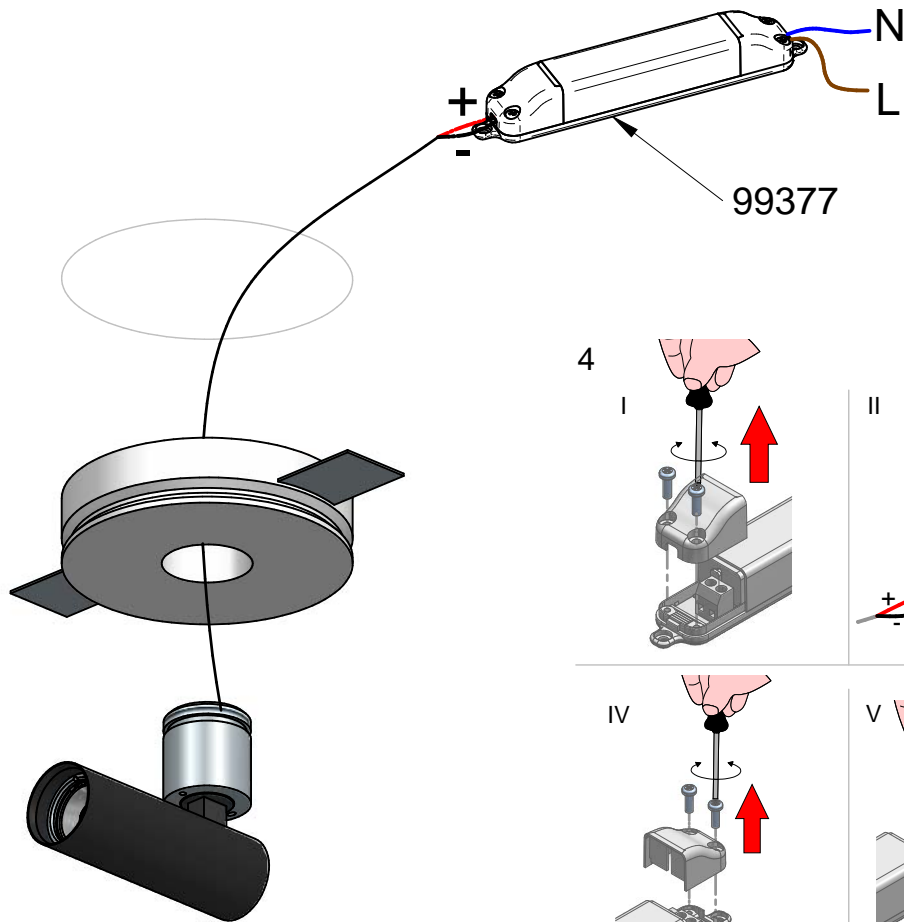

1

2

3

KIT0097 - MAX 9 LED (NOT INCLUDED)

Code	Code	Power
CA035JWHWFL	CA035JBBWFL	12W
CA035JWHMFL	CA035JBBMFL	12W
CA035JWHWMW	CA035JBBWMW	12W
CA035JWHMMW	CA035JBBMMW	12W

DALI

1-10V

8