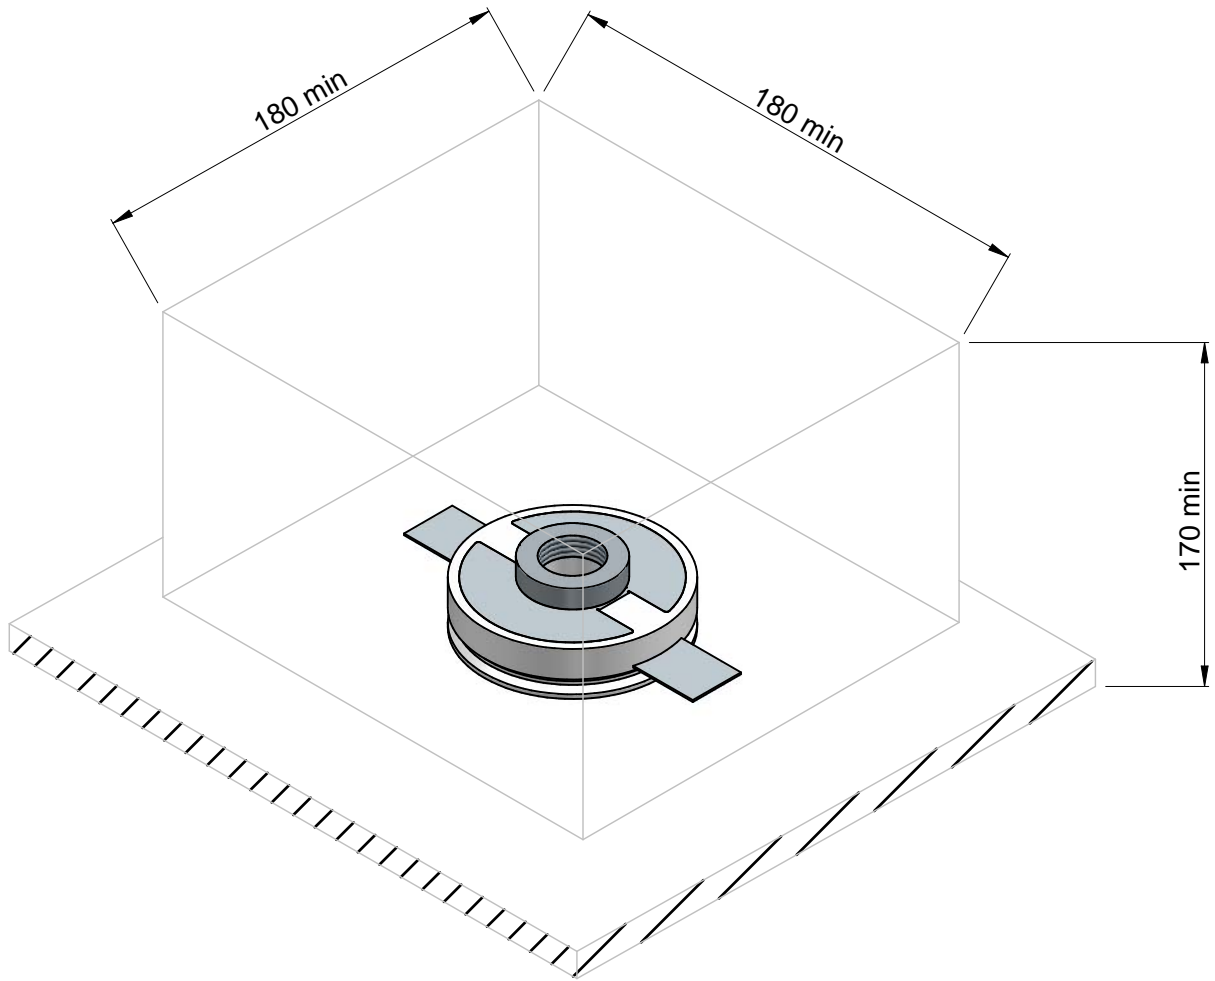

1

2

3

KIT0097 - MAX 9 LED (NOT INCLUDED)

Code	Code	Power
CA035JWHWFL	CA035JBBWFL	12W
CA035JWHMFL	CA035JBBMFL	12W
CA035JWHWMW	CA035JBBWMW	12W
CA035JWHMMW	CA035JBBMMW	12W

DALI

1-10V

8