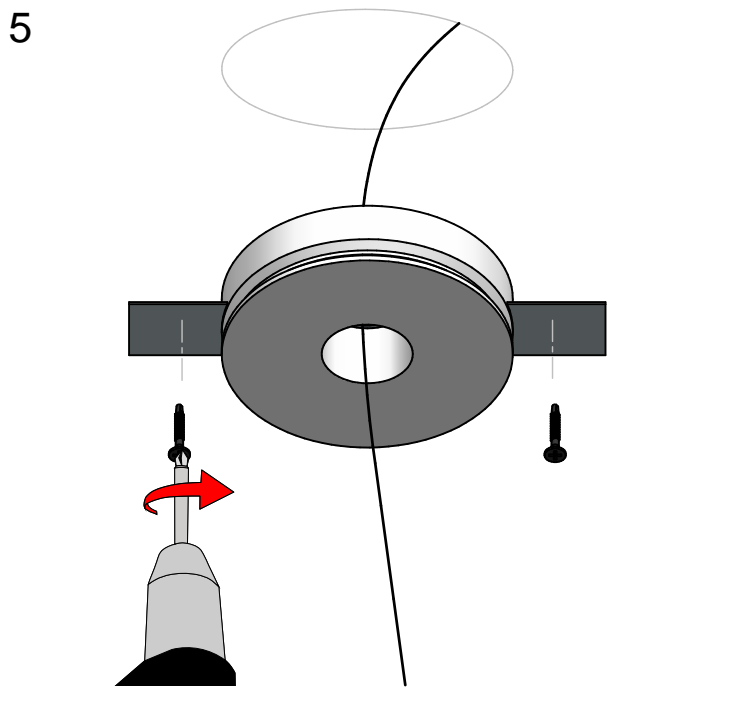

1

2

3

KIT0097 - MAX 9 LED (NOT INCLUDED)

Code	Code	Power
CA035JWHWFL	CA035JBBWFL	12W
CA035JWHMFL	CA035JBBMFL	12W
CA035JWHWMW	CA035JBBWMW	12W
CA035JWHMMW	CA035JBBMMW	12W

DALI

1-10V

8