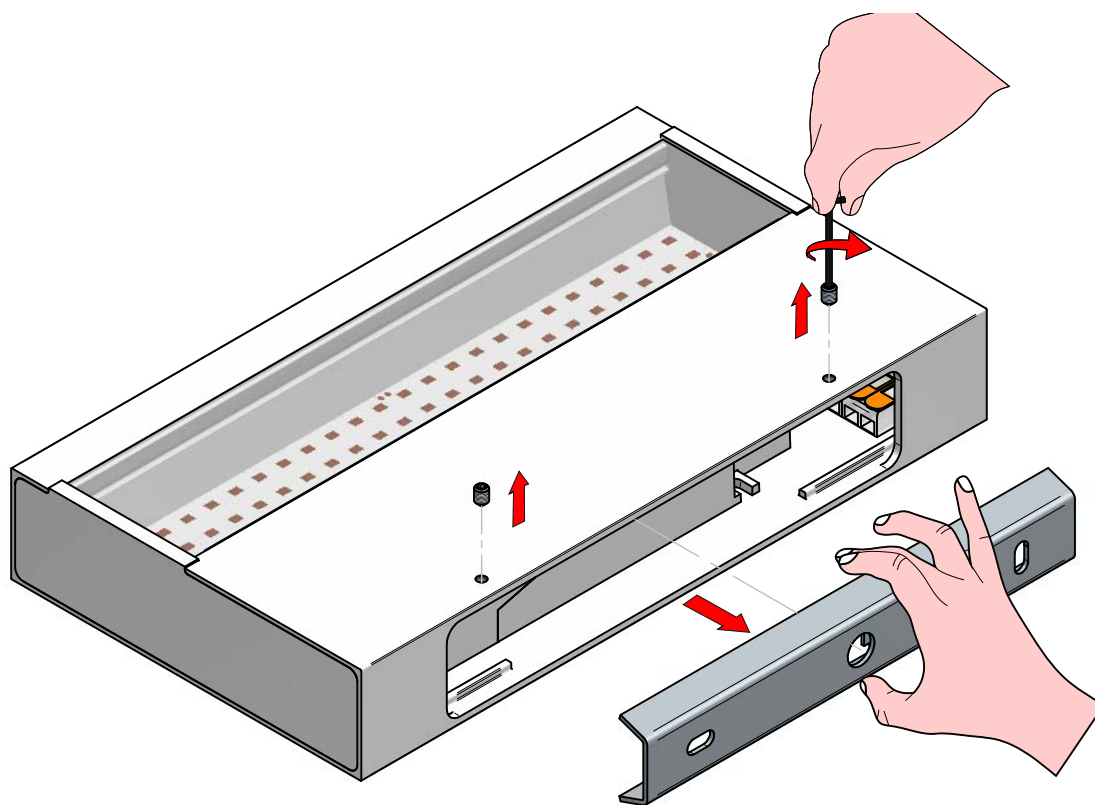

1

2

CA036DWHWDI	CA040DWHWDI
CA036DWHMDI	CA040DWHMDI
CA036DBBWDI	CA040DBBWDI
CA036DBBMDI	CA040DBBMDI
CA036DGGWDI	CA040DGGWDI
CA036DGGMDI	CA040DGGMDI

2.1

CA037DWHWDI	CA041DWHWDI
CA037DWHMDI	CA041DWHMDI
CA037DBBWDI	CA041DBBWDI
CA037DBBMDI	CA041DBBMDI
CA037DGGWDI	CA041DGGWDI
CA037DGGMDI	CA041DGGMDI
CA038DWHWDI	CA042DWHWDI
CA038DWHMDI	CA042DWHMDI
CA038DBBWDI	CA042DBBWDI
CA038DBBMDI	CA042DBBMDI
CA038DGGWDI	CA042DGGWDI
CA038DGGMDI	CA042DGGMDI

2.2

CA039DWHWDI	CA043DWHWDI
CA039DWHMDI	CA043DWHMDI
CA039DBBWDI	CA043DBBWDI
CA039DBBMDI	CA043DBBMDI
CA039DGGWDI	CA043DGGWDI
CA039DGGMDI	CA043DGGMDI