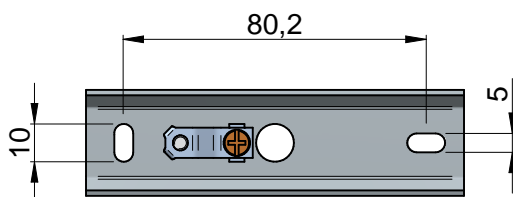

CA036DWHWDI	CA040DWHWDI
CA036DWHMDI	CA040DWHMDI
CA036DBBWDI	CA040DBBWDI
CA036DBBMDI	CA040DBBMDI
CA036DGGWDI	CA040DGGWDI
CA036DGGMDI	CA040DGGMDI

2.1