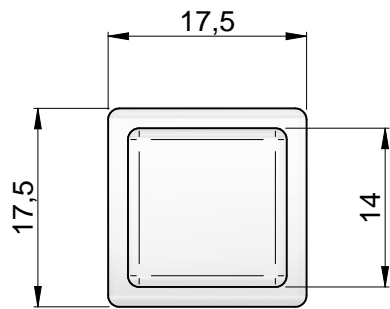

Code	Length	Type
C00128WHADI	10m	2200K
C00128WHMDI	10m	2700K
C00128WHWDI	10m	3000K
C00128WHTDI	10m	3500K
C00128WHNDI	10m	4000K
C00128CCWDI	10m	3000K Concrete

1

2

3

4

5

6

$X > 500 \text{ mm}$

1

2

3

Cable not included

Single color

Xmm	L1 max	L2 max
0,75	30m	5m
0,75	5m	10m
1,5	40m	5m
1,5	10m	10m
2,5	40m	5m
2,5	20m	10m

$L2 = L3 + L4$

RGBW