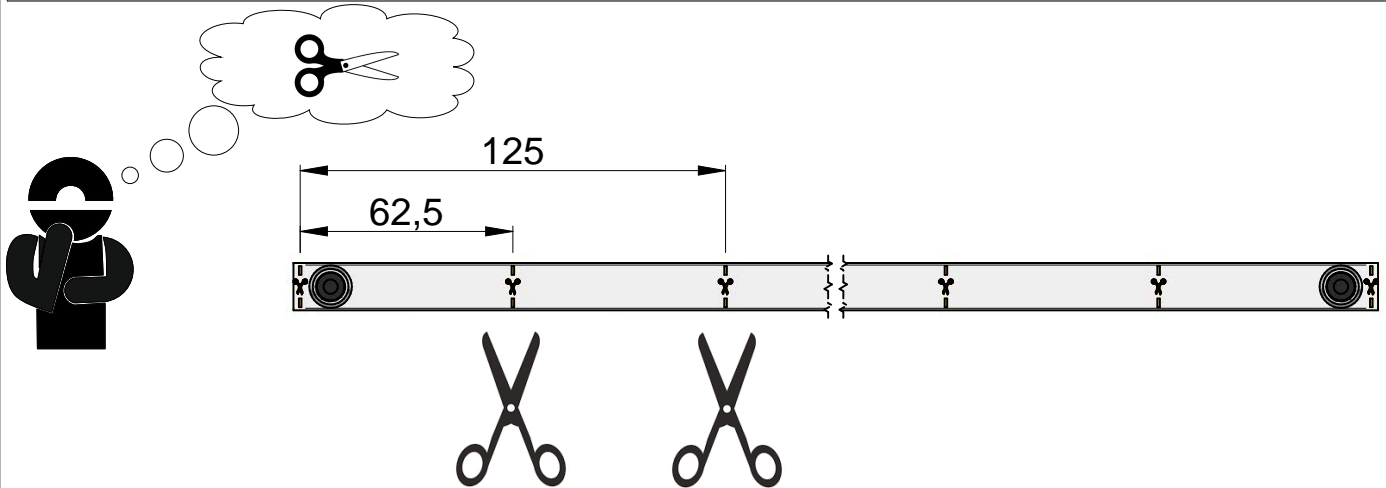

1

2

3

Cable not included

Single color

Xmm	L1 max	L2 max
0,75	30m	5m
0,75	5m	10m
1,5	40m	5m
1,5	10m	10m
2,5	40m	5m
2,5	20m	10m

$L2 = L3 + L4$

RGBW