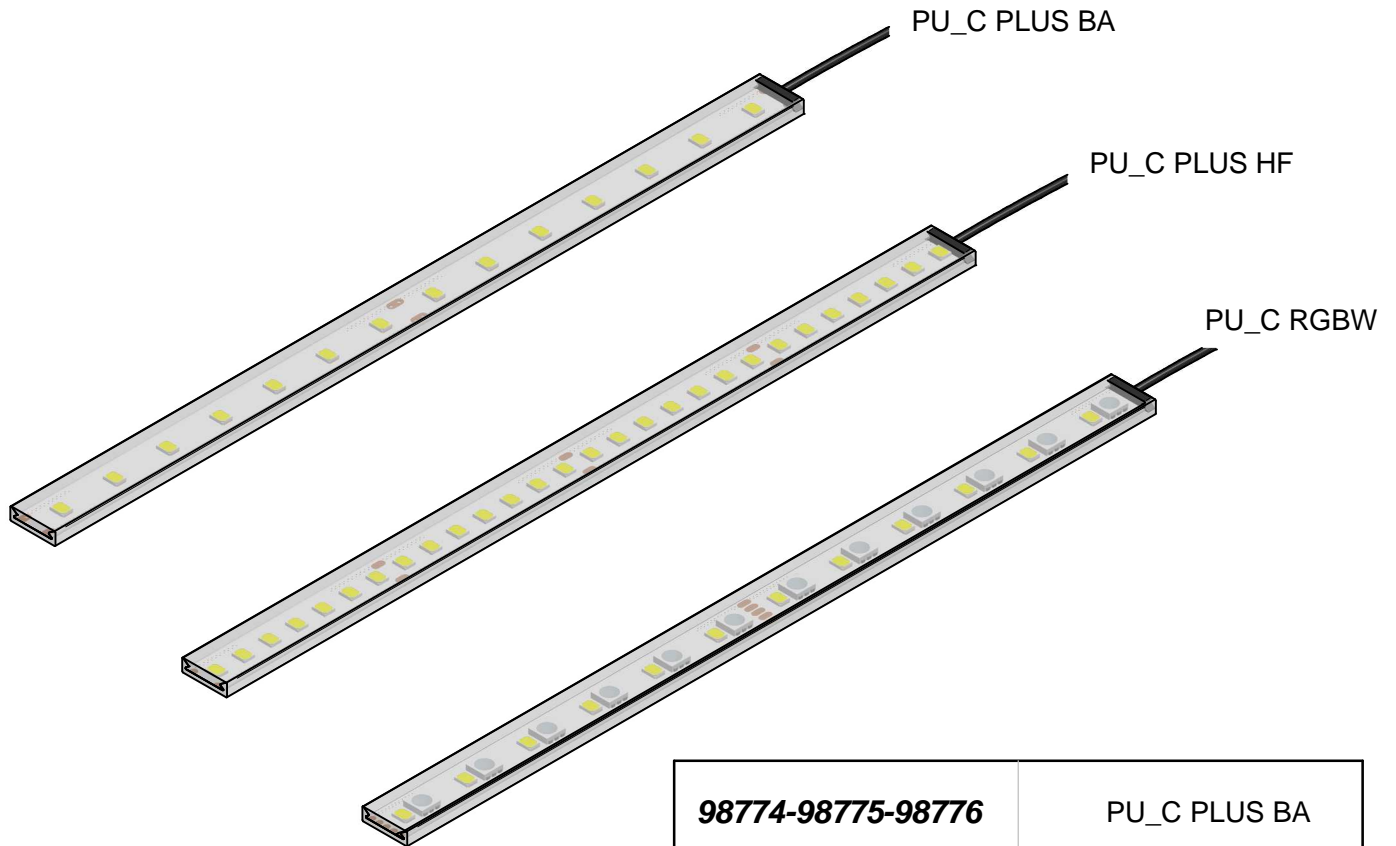

041000041000

PU_C Led strip

Built-in LED module

LED module, generally designed to form a replaceable part built into a luminaire, a box, an enclosure or the like and not intended to be mounted outside a luminaire, etc. without special precautions.

041000041000

PU_C Led strip

98893

98933

98929

98903

98897

98906

1.5mm ² → L1= 10m MAX <div style="border: 1px solid black; padding: 5px; display: inline-block;">L2 = L3 + L4</div>	L2= 15m MAX	98774-98775-98776
	L2= 10m MAX	98777-98778-98779
2.5mm ² → L1= 20m MAX	L2= 10m MAX	81959-81960-81961
	L2= 5m MAX	81962-81963-81964

A

B

PU_C Plus - RGBW

	→ L1= 10m MAX / L2= 5m MAX	81965
	→ L1= 20m MAX / L2= 5m MAX	81965

041000041000

PU_C Led strip

DIMMER

99540