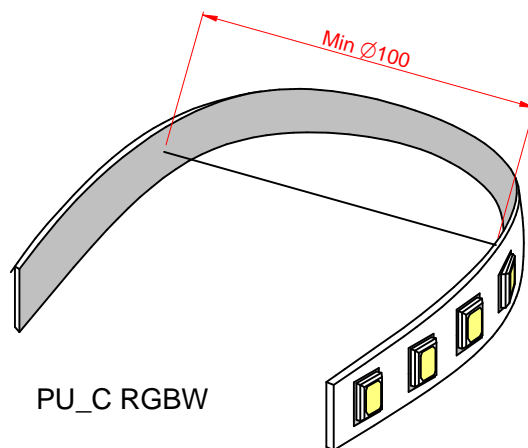

041000041000

PU_C Led strip

Built-in LED module

LED module, generally designed to form a replaceable part built into a luminaire, a box, an enclosure or the like and not intended to be mounted outside a luminaire, etc. without special precautions.

98774-98775-98776	PU_C PLUS BA
98777-98778-98779	PU_C PLUS BA
81959-81960-81961	PU_C PLUS HF
81962-81963-81964	PU_C PLUS HF
81965	PU_C RGBW

1

2

3

4

5

PU_C PLUS BA
PU_C PLUS HF

PU_C RGBW

Tc point = 85 °C

Ribbon Plus 70 led/m

Ribbon Plus 140 led/m

Ribbon Plus RGBW

1

2

3

98964

A

B

PU_C Plus - RGBW

	→ L1= 10m MAX / L2= 5m MAX	81965
	→ L1= 20m MAX / L2= 5m MAX	81965

041000041000

PU_C Led strip

DIMMER

99540