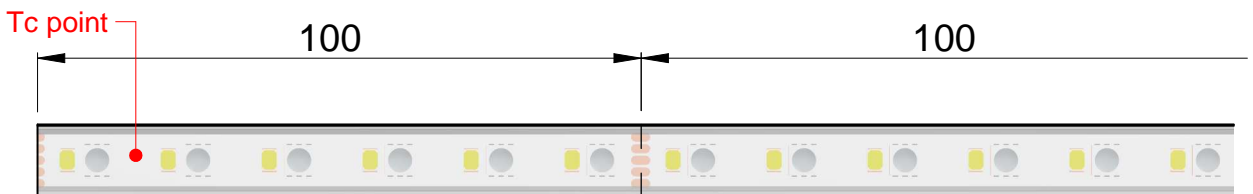

041000041000

PU_C Led strip

Built-in LED module

LED module, generally designed to form a replaceable part built into a luminaire, a box, an enclosure or the like and not intended to be mounted outside a luminaire, etc. without special precautions.

Tc point = 85 °C

Ribbon Plus 70 led/m

Ribbon Plus 140 led/m

Ribbon Plus RGBW

1

2

3

98964

PU_C Plus - BASIC / HI-FLUX

1.5mm ² → L1= 10m MAX <div style="border: 1px solid black; padding: 5px; display: inline-block;">L2 = L3 + L4</div>	L2= 15m MAX	98774-98775-98776
	L2= 10m MAX	98777-98778-98779
2.5mm ² → L1= 20m MAX	L2= 10m MAX	81959-81960-81961
	L2= 5m MAX	81962-81963-81964

A

B

PU_C Plus - RGBW

	→ L1= 10m MAX / L2= 5m MAX	81965
	→ L1= 20m MAX / L2= 5m MAX	81965

041000041000

PU_C Led strip

DIMMER

99540