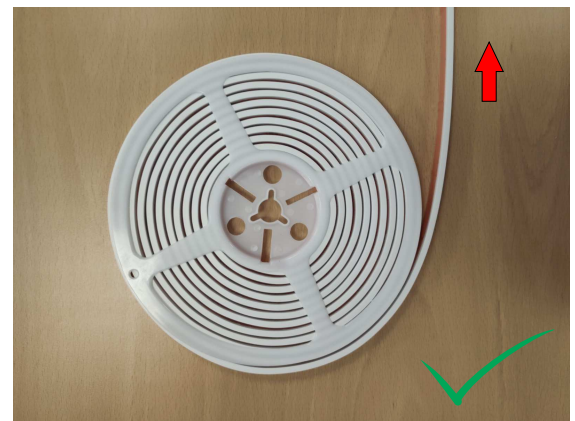

041000041000

PU_C Led strip

Built-in LED module

LED module, generally designed to form a replaceable part built into a luminaire, a box, an enclosure or the like and not intended to be mounted outside a luminaire, etc. without special precautions.

98774-98775-98776	PU_C PLUS BA
98777-98778-98779	PU_C PLUS BA
81959-81960-81961	PU_C PLUS HF
81962-81963-81964	PU_C PLUS HF
81965	PU_C RGBW

1

2

3

4

5

PU_C PLUS BA
PU_C PLUS HF

PU_C RGBW