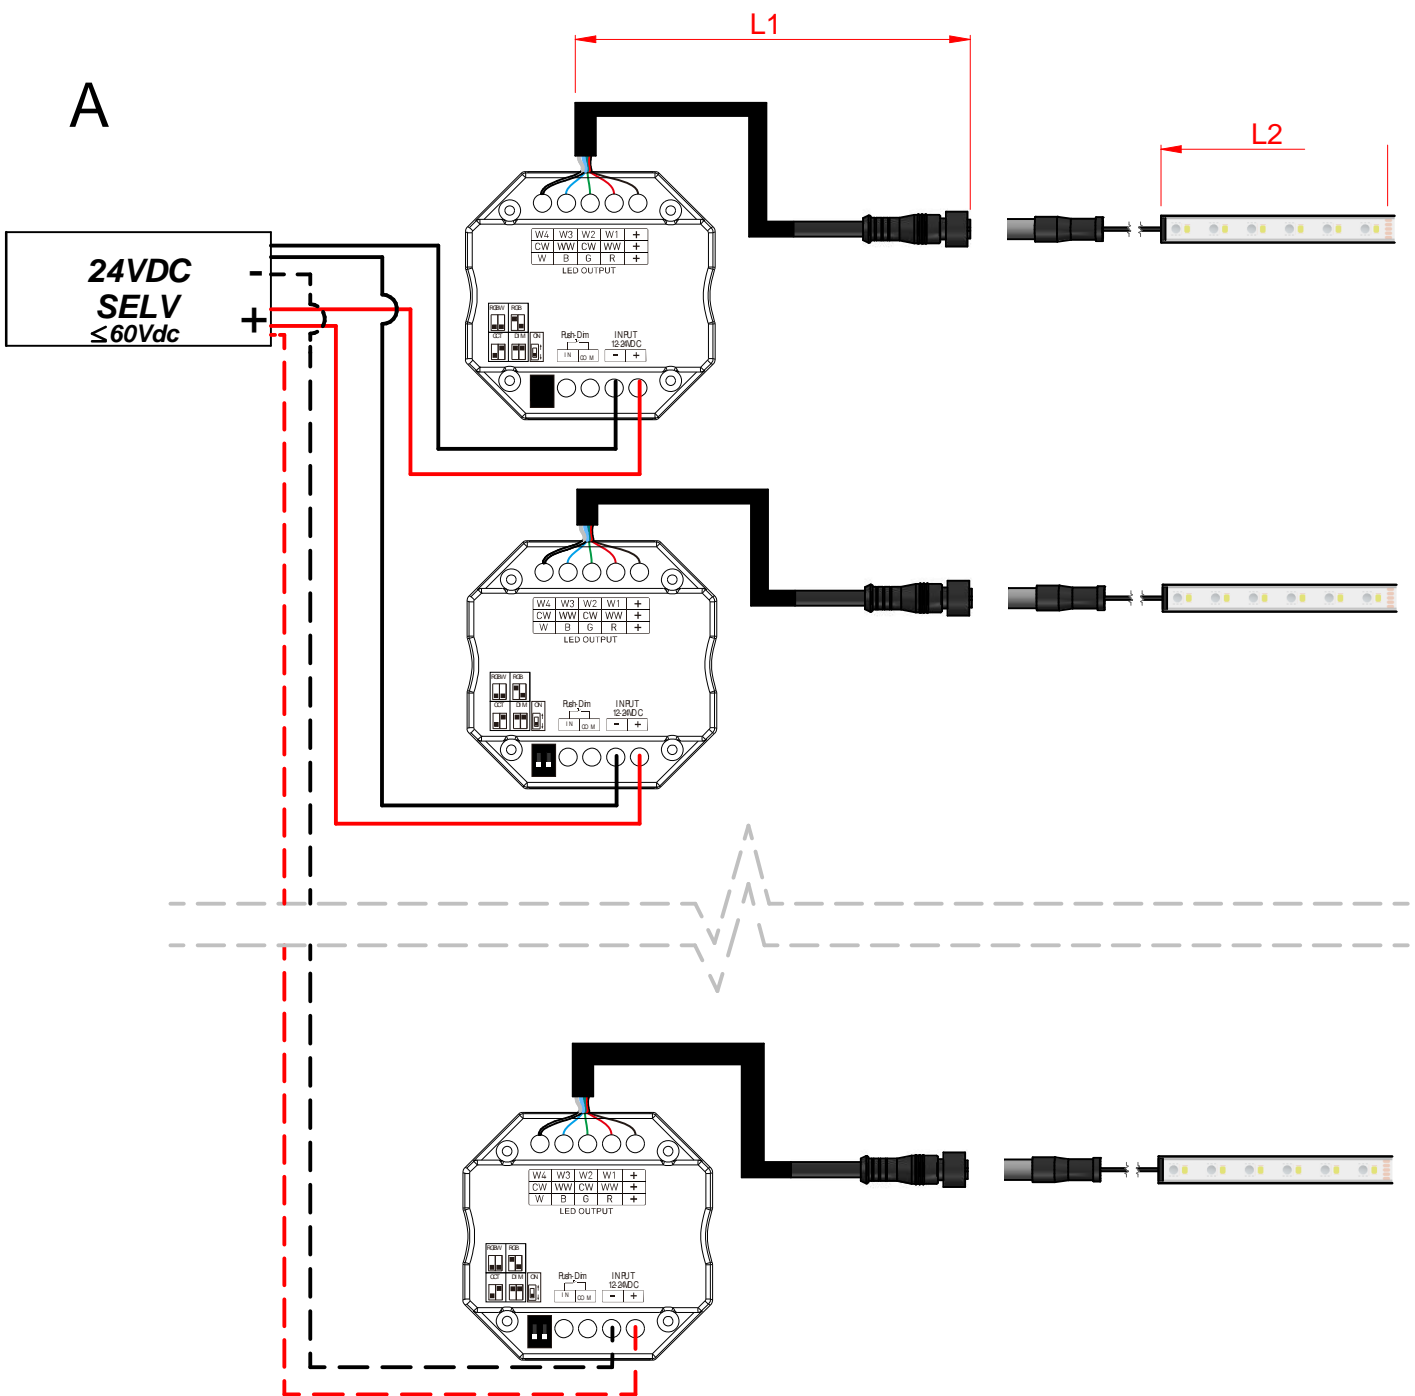

041000041000

PU_C Led strip

98893

98933

98929

98903

98897

98906

1.5mm ² → L1= 10m MAX <div style="border: 1px solid black; padding: 5px; display: inline-block;">L2 = L3 + L4</div>	L2= 15m MAX	98774-98775-98776
	L2= 10m MAX	98777-98778-98779
2.5mm ² → L1= 20m MAX	L2= 10m MAX	81959-81960-81961
	L2= 5m MAX	81962-81963-81964

A

B

PU_C Plus - RGBW

	→ L1= 10m MAX / L2= 5m MAX	81965
	→ L1= 20m MAX / L2= 5m MAX	81965

041000041000

PU_C Led strip

DIMMER

99540

*RF Repeater
(Not included)*

99694

*RF Controller
(Not included)*

99696

*RF RGBW Controller
(Not included)*

99697

*RF Remote Easy Mono
(Not included)*

99699