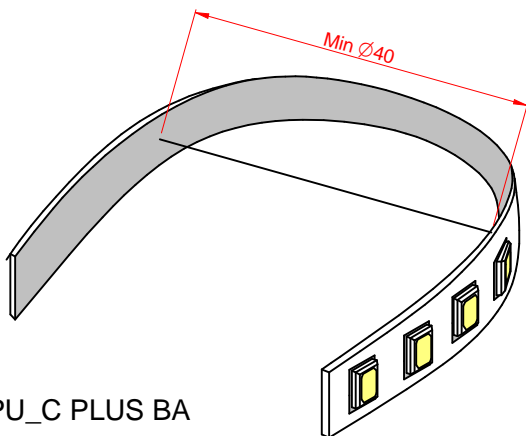

041000041000

PU_C Led strip

Built-in LED module

LED module, generally designed to form a replaceable part built into a luminaire, a box, an enclosure or the like and not intended to be mounted outside a luminaire, etc. without special precautions.

98774-98775-98776	PU_C PLUS BA
98777-98778-98779	PU_C PLUS BA
81959-81960-81961	PU_C PLUS HF
81962-81963-81964	PU_C PLUS HF
81965	PU_C RGBW

1

2

3

4

5

PU_C PLUS BA
PU_C PLUS HF

PU_C RGBW

Tc point = 85 °C

Ribbon Plus 70 led/m

Ribbon Plus 140 led/m

Ribbon Plus RGBW

1

2

3

98964

A

B

PU_C Plus - RGBW

	→ L1= 10m MAX / L2= 5m MAX	81965
	→ L1= 20m MAX / L2= 5m MAX	81965

041000041000

PU_C Led strip

DIMMER

99540