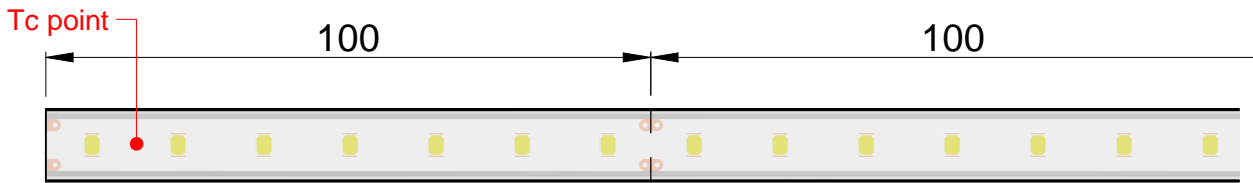

041000041000

PU_C Led strip

Built-in LED module

LED module, generally designed to form a replaceable part built into a luminaire, a box, an enclosure or the like and not intended to be mounted outside a luminaire, etc. without special precautions.

98774-98775-98776	PU_C PLUS BA
98777-98778-98779	PU_C PLUS BA
81959-81960-81961	PU_C PLUS HF
81962-81963-81964	PU_C PLUS HF
81965	PU_C RGBW

1

2

3

4

5

PU_C PLUS BA
PU_C PLUS HF

PU_C RGBW

Tc point = 85 °C

Ribbon Plus 70 led/m

Ribbon Plus 140 led/m

Ribbon Plus RGBW

1

2

3

98964

PU_C Plus - BASIC / HI-FLUX

1.5mm ² → L1= 10m MAX <div style="border: 1px solid black; padding: 5px; display: inline-block;">L2 = L3 + L4</div>	L2= 15m MAX	98774-98775-98776
	L2= 10m MAX	98777-98778-98779
2.5mm ² → L1= 20m MAX	L2= 10m MAX	81959-81960-81961
	L2= 5m MAX	81962-81963-81964