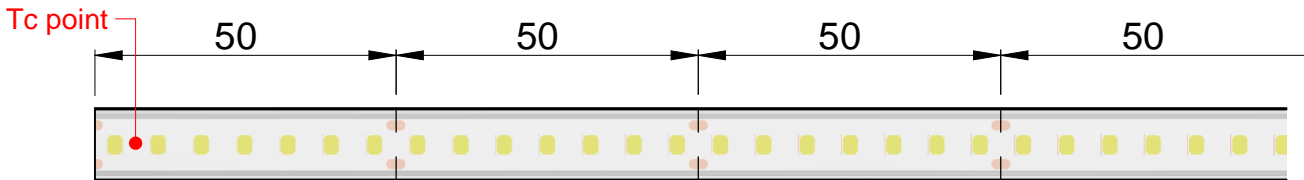

Ribbon Plus 140 led/m