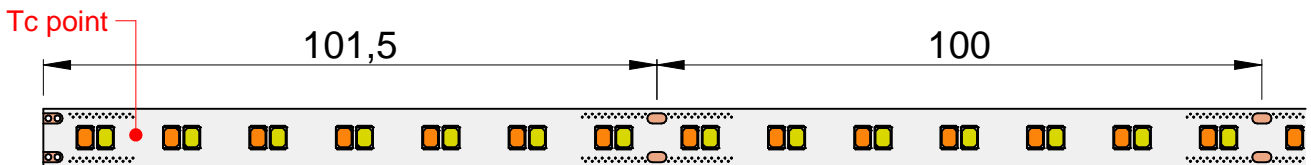

Ribbon Warm Tune

Ribbon RGBW

Ribbon Dynamic White

Ribbon Plus BA

Ribbon Plus HF

Built-in LED module

LED module, generally designed to form a replaceable part built into a luminaire, a box, an enclosure or the like and not intended to be mounted outside a luminaire, etc. without special precautions.

Tc point = 85 °C

Ribbon Plus 140 led/m

Ribbon Plus WT

Ribbon Plus Dynamic white

Ribbon Plus RGBW

041000025000

Ribbon Strip

98891

98897

98906

98916

98919

98921

98937

BASIC / HI-FLUX RIBBON

1.5mm ² → L1= 10m MAX $L2 = L3 + L4$	L2= 15m MAX	98635-98636-98637
	L2= 10m MAX	98945-98946-98948
	L2= 10m MAX	98638-98639-98640
	L2= 5m MAX	81956-81957-81958
2.5mm ² → L1= 20m MAX $L2 = L3 + L4$	L2= 15m MAX	98635-98636-98637
	L2= 10m MAX	98945-98946-98948
	L2= 10m MAX	98638-98639-98640
	L2= 5m MAX	81956-81957-81958

A

B

C

DYNAMIC WHITE RIBBON

	→ L1= 10m MAX / L2= 5m MAX	99672
	→ L1= 20m MAX / L2= 5m MAX	99672

WARM TUNE RIBBON

	→	L1= 10m MAX / L2= 5m MAX	99671
	→	L1= 20m MAX / L2= 5m MAX	99671

RGBW RIBBON