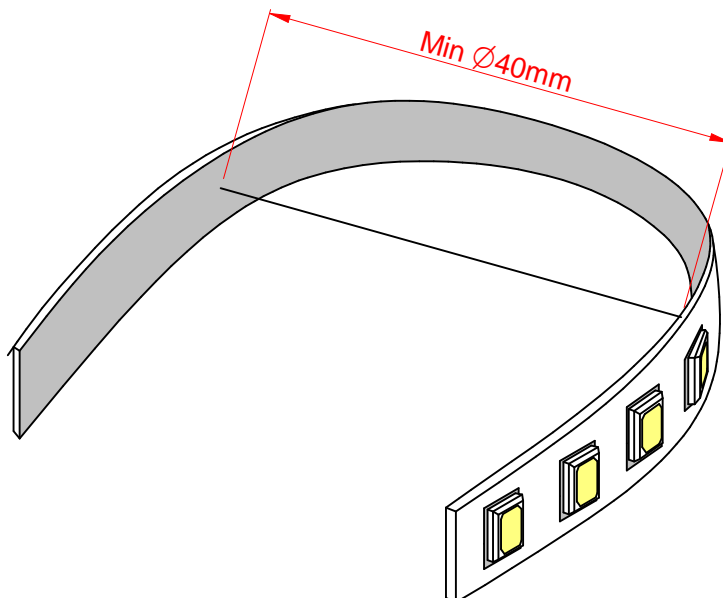

041000025000

Ribbon Strip

i-LÉD