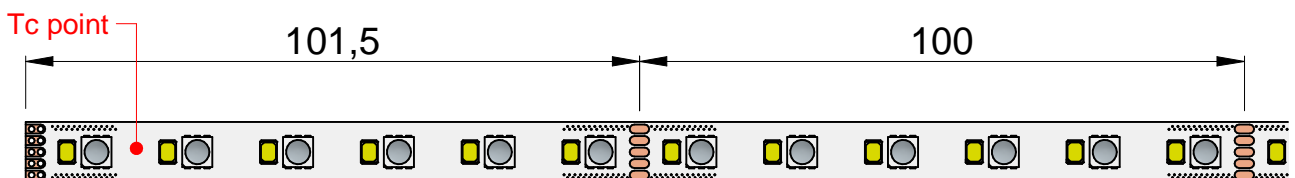

Tc point = 85 °C

Ribbon Plus 140 led/m

Ribbon Plus WT

Ribbon Plus Dynamic white

Ribbon Plus RGBW

041000025000

Ribbon Strip

98891

98897

98906

98916

98919

98921

98937

BASIC / HI-FLUX RIBBON

1.5mm ² → L1= 10m MAX $L2 = L3 + L4$	L2= 15m MAX	98635-98636-98637
	L2= 10m MAX	98945-98946-98948
	L2= 10m MAX	98638-98639-98640
	L2= 5m MAX	81956-81957-81958
2.5mm ² → L1= 20m MAX $L2 = L3 + L4$	L2= 15m MAX	98635-98636-98637
	L2= 10m MAX	98945-98946-98948
	L2= 10m MAX	98638-98639-98640
	L2= 5m MAX	81956-81957-81958

A

B

C

DYNAMIC WHITE RIBBON

	→ L1= 10m MAX / L2= 5m MAX	99672
	→ L1= 20m MAX / L2= 5m MAX	99672

WARM TUNE RIBBON

	→	L1= 10m MAX / L2= 5m MAX	99671
	→	L1= 20m MAX / L2= 5m MAX	99671

RGBW RIBBON