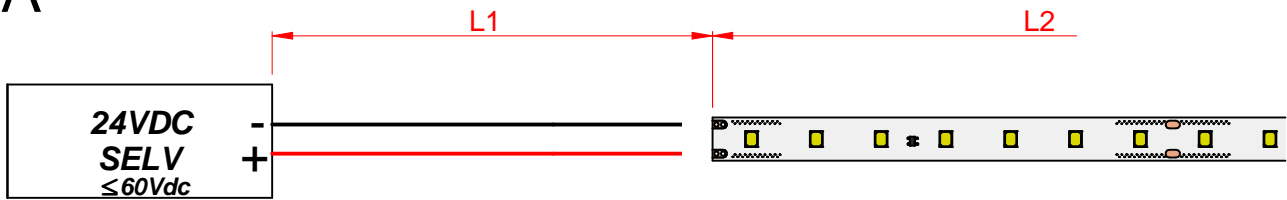

98897

98906

98916

98919

98921

98937

BASIC / HI-FLUX RIBBON

1.5mm ² → L1= 10m MAX $L2 = L3 + L4$	L2= 15m MAX	98635-98636-98637
	L2= 10m MAX	98945-98946-98948
	L2= 10m MAX	98638-98639-98640
	L2= 5m MAX	81956-81957-81958
2.5mm ² → L1= 20m MAX $L2 = L3 + L4$	L2= 15m MAX	98635-98636-98637
	L2= 10m MAX	98945-98946-98948
	L2= 10m MAX	98638-98639-98640
	L2= 5m MAX	81956-81957-81958

A

B

C

DYNAMIC WHITE RIBBON

	→ L1= 10m MAX / L2= 5m MAX	99672
	→ L1= 20m MAX / L2= 5m MAX	99672

WARM TUNE RIBBON

	→	L1= 10m MAX / L2= 5m MAX	99671
	→	L1= 20m MAX / L2= 5m MAX	99671

RGBW RIBBON