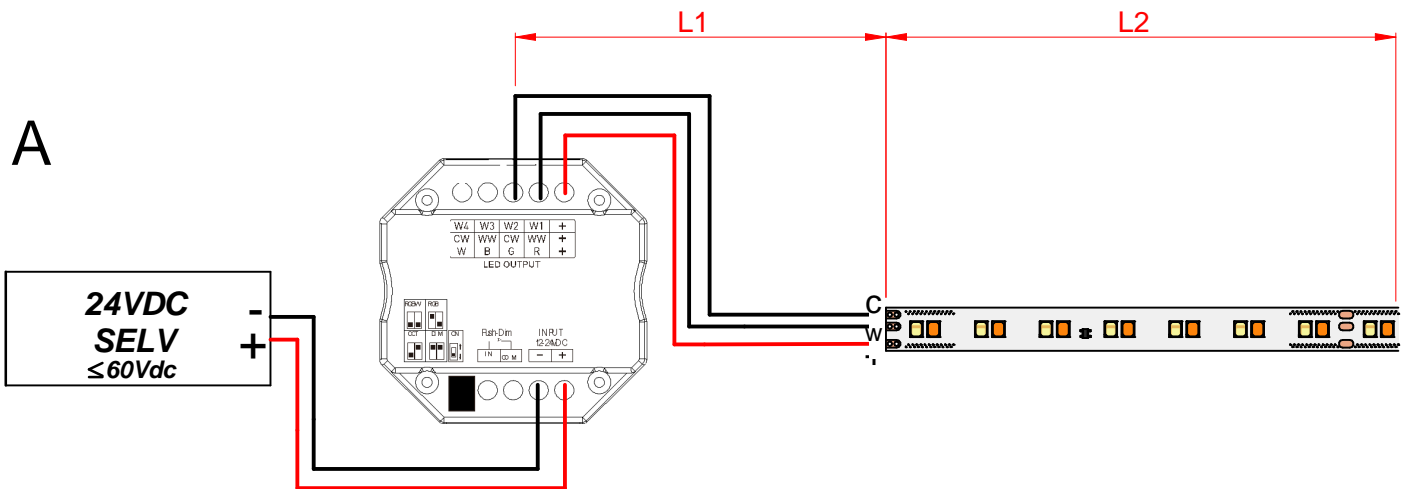

98897

98906

98916

98919

98921

98937

BASIC / HI-FLUX RIBBON

1.5mm ² → L1= 10m MAX $L2 = L3 + L4$	L2= 15m MAX	98635-98636-98637
	L2= 10m MAX	98945-98946-98948
	L2= 10m MAX	98638-98639-98640
	L2= 5m MAX	81956-81957-81958
2.5mm ² → L1= 20m MAX $L2 = L3 + L4$	L2= 15m MAX	98635-98636-98637
	L2= 10m MAX	98945-98946-98948
	L2= 10m MAX	98638-98639-98640
	L2= 5m MAX	81956-81957-81958

A

B

C

DYNAMIC WHITE RIBBON

	→ L1= 10m MAX / L2= 5m MAX	99672
	→ L1= 20m MAX / L2= 5m MAX	99672

WARM TUNE RIBBON

	→	L1= 10m MAX / L2= 5m MAX	99671
	→	L1= 20m MAX / L2= 5m MAX	99671

RGBW RIBBON

	→ L1= 10m MAX / L2= 5m MAX	99670
	→ L1= 20m MAX / L2= 5m MAX	99670

041000025000

Ribbon Strip

DIMMER

99540

*RF Repeater
(Not included)*

99694

*RF Controller
(Not included)*