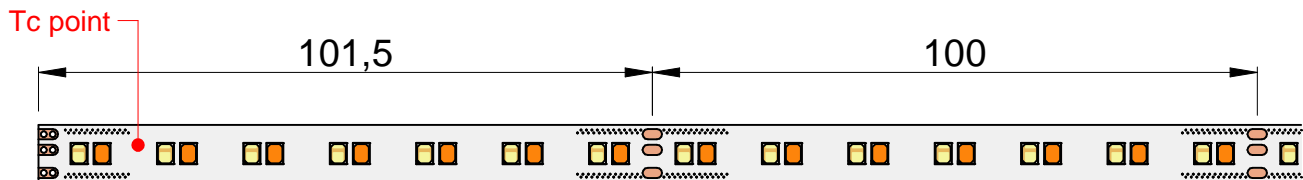

Tc point = 85 °C

Ribbon Plus 140 led/m

Ribbon Plus WT

Ribbon Plus Dynamic white

Ribbon Plus RGBW

041000025000

Ribbon Strip

98891

98897

98906

98916

98919

98921

98937

BASIC / HI-FLUX RIBBON

1.5mm ² → L1= 10m MAX $L2 = L3 + L4$	L2= 15m MAX	98635-98636-98637
	L2= 10m MAX	98945-98946-98948
	L2= 10m MAX	98638-98639-98640
	L2= 5m MAX	81956-81957-81958
2.5mm ² → L1= 20m MAX $L2 = L3 + L4$	L2= 15m MAX	98635-98636-98637
	L2= 10m MAX	98945-98946-98948
	L2= 10m MAX	98638-98639-98640
	L2= 5m MAX	81956-81957-81958

A

B

C

DYNAMIC WHITE RIBBON

	→ L1= 10m MAX / L2= 5m MAX	99672
	→ L1= 20m MAX / L2= 5m MAX	99672

WARM TUNE RIBBON

	→	L1= 10m MAX / L2= 5m MAX	99671
	→	L1= 20m MAX / L2= 5m MAX	99671

RGBW RIBBON