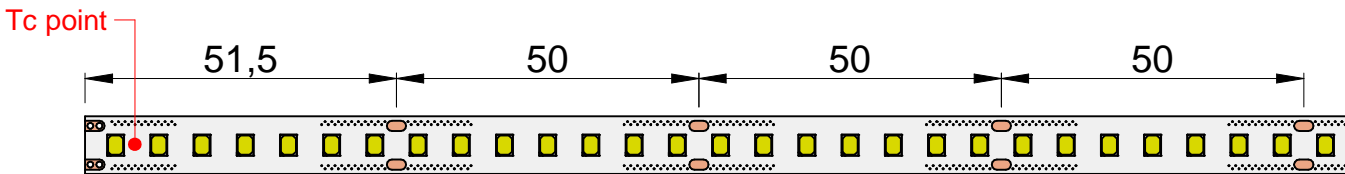

Ribbon Warm Tune

Ribbon RGBW

Ribbon Dynamic White

Ribbon Plus BA

Ribbon Plus HF

Built-in LED module

LED module, generally designed to form a replaceable part built into a luminaire, a box, an enclosure or the like and not intended to be mounted outside a luminaire, etc. without special precautions.

Tc point = 85 °C

Ribbon Plus 140 led/m

Ribbon Plus WT

Ribbon Plus Dynamic white

Ribbon Plus RGBW

041000025000

Ribbon Strip

98891

98897

98906

98916

98919

98921

98937

BASIC / HI-FLUX RIBBON

1.5mm ² → L1= 10m MAX $L2 = L3 + L4$	L2= 15m MAX	98635-98636-98637
	L2= 10m MAX	98945-98946-98948
	L2= 10m MAX	98638-98639-98640
	L2= 5m MAX	81956-81957-81958
2.5mm ² → L1= 20m MAX $L2 = L3 + L4$	L2= 15m MAX	98635-98636-98637
	L2= 10m MAX	98945-98946-98948
	L2= 10m MAX	98638-98639-98640
	L2= 5m MAX	81956-81957-81958

A

B

C

DYNAMIC WHITE RIBBON

	→ L1= 10m MAX / L2= 5m MAX	99672
	→ L1= 20m MAX / L2= 5m MAX	99672

WARM TUNE RIBBON

	→	L1= 10m MAX / L2= 5m MAX	99671
	→	L1= 20m MAX / L2= 5m MAX	99671

RGBW RIBBON