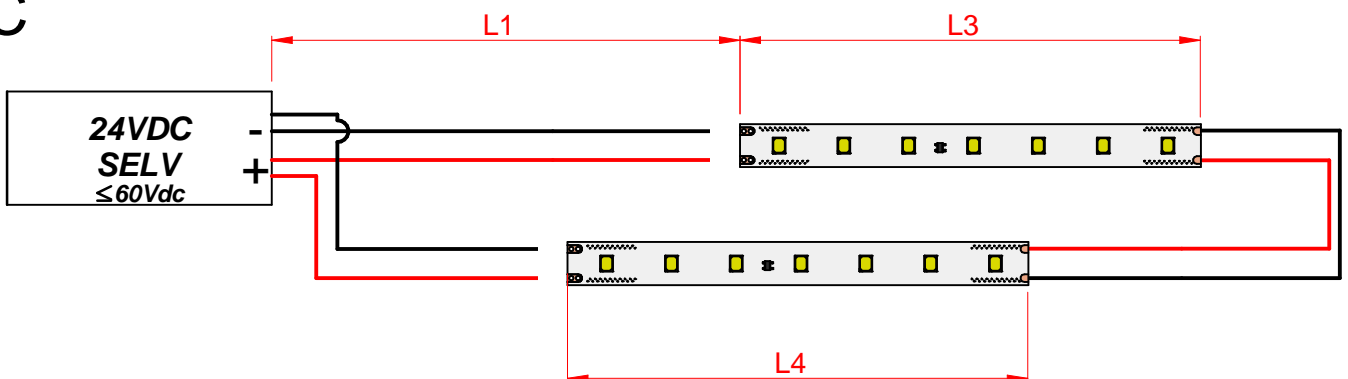

98897

98906

98916

98919

98921

98937

BASIC / HI-FLUX RIBBON

1.5mm ² → L1= 10m MAX $L2 = L3 + L4$	L2= 15m MAX	98635-98636-98637
	L2= 10m MAX	98945-98946-98948
	L2= 10m MAX	98638-98639-98640
	L2= 5m MAX	81956-81957-81958
2.5mm ² → L1= 20m MAX $L2 = L3 + L4$	L2= 15m MAX	98635-98636-98637
	L2= 10m MAX	98945-98946-98948
	L2= 10m MAX	98638-98639-98640
	L2= 5m MAX	81956-81957-81958

A

B

C

DYNAMIC WHITE RIBBON

	→ L1= 10m MAX / L2= 5m MAX	99672
	→ L1= 20m MAX / L2= 5m MAX	99672

WARM TUNE RIBBON

	→	L1= 10m MAX / L2= 5m MAX	99671
	→	L1= 20m MAX / L2= 5m MAX	99671

RGBW RIBBON

	→ L1= 10m MAX / L2= 5m MAX	99670
	→ L1= 20m MAX / L2= 5m MAX	99670

041000025000

Ribbon Strip

DIMMER

99540

*RF Repeater
(Not included)*

99694

*RF Controller
(Not included)*