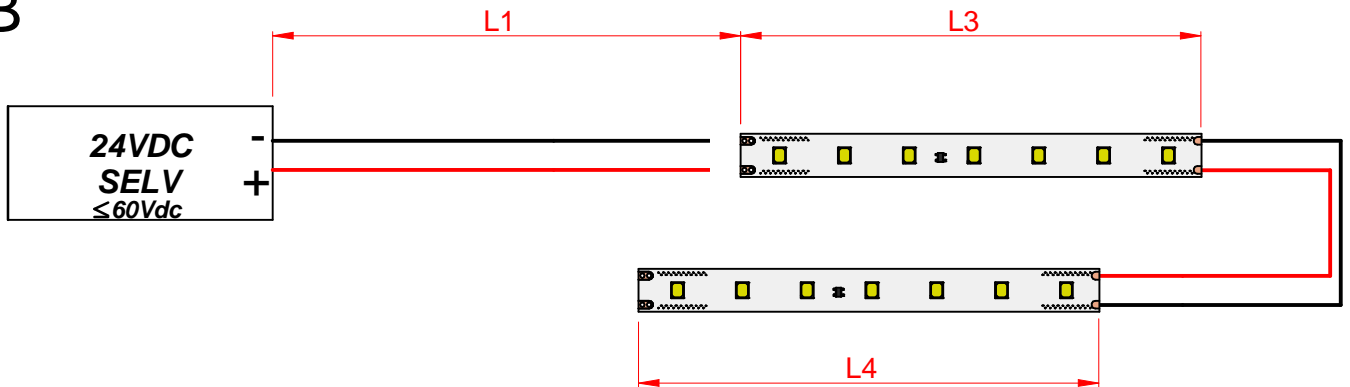

98897

98906

98916

98919

98921

98937

BASIC / HI-FLUX RIBBON

1.5mm ² → L1= 10m MAX $L2 = L3 + L4$	L2= 15m MAX	98635-98636-98637
	L2= 10m MAX	98945-98946-98948
	L2= 10m MAX	98638-98639-98640
	L2= 5m MAX	81956-81957-81958
2.5mm ² → L1= 20m MAX $L2 = L3 + L4$	L2= 15m MAX	98635-98636-98637
	L2= 10m MAX	98945-98946-98948
	L2= 10m MAX	98638-98639-98640
	L2= 5m MAX	81956-81957-81958

A

B

C

DYNAMIC WHITE RIBBON

	→ L1= 10m MAX / L2= 5m MAX	99672
	→ L1= 20m MAX / L2= 5m MAX	99672

WARM TUNE RIBBON

	→	L1= 10m MAX / L2= 5m MAX	99671
	→	L1= 20m MAX / L2= 5m MAX	99671

RGBW RIBBON

	→ L1= 10m MAX / L2= 5m MAX	99670
	→ L1= 20m MAX / L2= 5m MAX	99670

041000025000

Ribbon Strip

DIMMER

99540

*RF Repeater
(Not included)*

99694

*RF Controller
(Not included)*