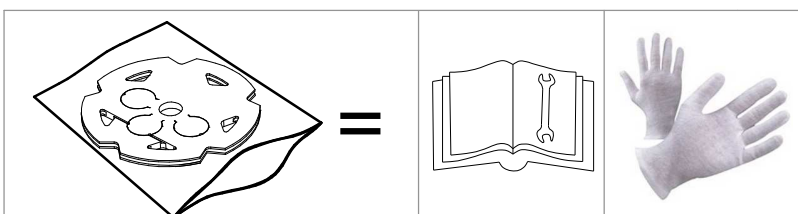

LED module, generally designed to form a replaceable part built into a luminaire, a box, an enclosure or the like and not intended to be mounted outside a luminaire, etc. without special precautions.

98635-98636-98637	Ribbon Plus BA
98945-98946-98948	Ribbon Plus BA
98638-98639-98640	Ribbon Plus HF
81956-81957-81958	Ribbon Plus HF
99671	Ribbon Warm Tune
99672	Ribbon Dynamic White
99670	Ribbon RGBW