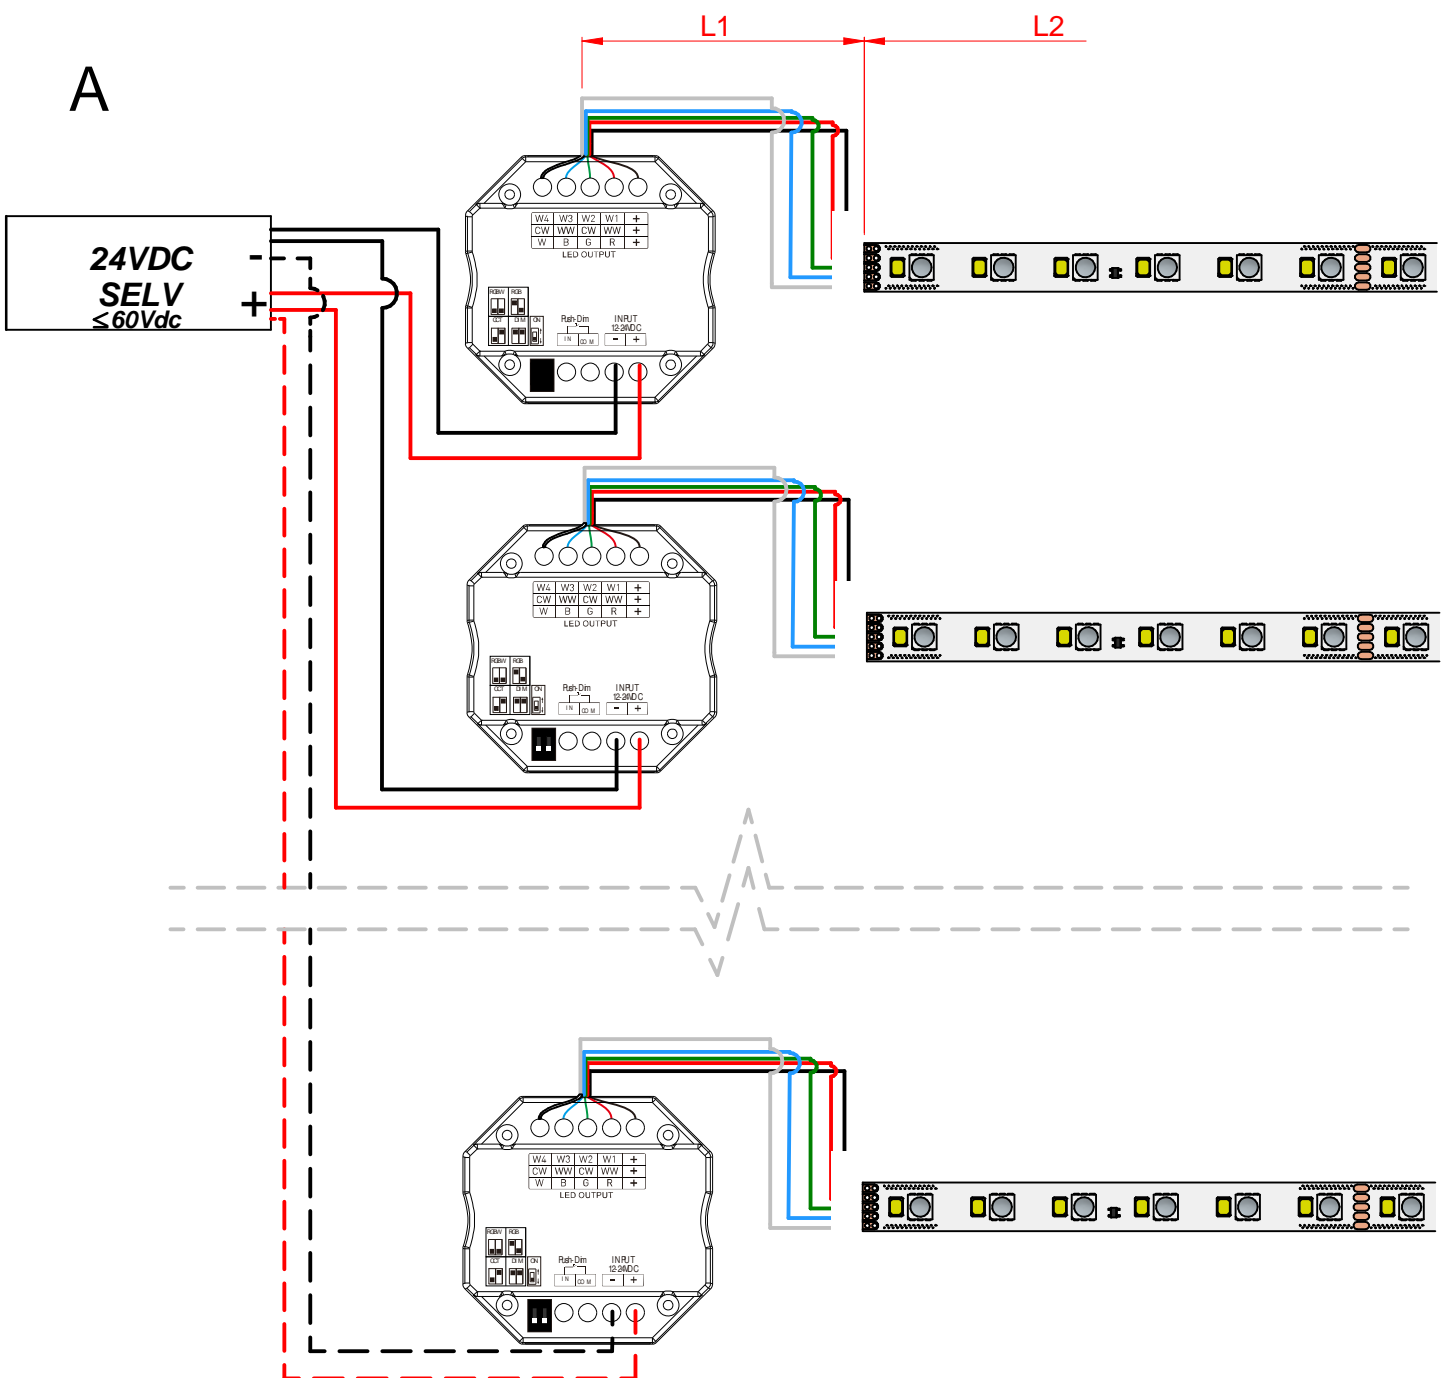

98897

98906

98916

98919

98921

98937

BASIC / HI-FLUX RIBBON

1.5mm ² → L1= 10m MAX $L2 = L3 + L4$	L2= 15m MAX	98635-98636-98637
	L2= 10m MAX	98945-98946-98948
	L2= 10m MAX	98638-98639-98640
	L2= 5m MAX	81956-81957-81958
2.5mm ² → L1= 20m MAX $L2 = L3 + L4$	L2= 15m MAX	98635-98636-98637
	L2= 10m MAX	98945-98946-98948
	L2= 10m MAX	98638-98639-98640
	L2= 5m MAX	81956-81957-81958

A

B

C

DYNAMIC WHITE RIBBON

	→ L1= 10m MAX / L2= 5m MAX	99672
	→ L1= 20m MAX / L2= 5m MAX	99672

WARM TUNE RIBBON

	→	L1= 10m MAX / L2= 5m MAX	99671
	→	L1= 20m MAX / L2= 5m MAX	99671

RGBW RIBBON

	→ L1= 10m MAX / L2= 5m MAX	99670
	→ L1= 20m MAX / L2= 5m MAX	99670

041000025000

Ribbon Strip

DIMMER

99540

*RF Repeater
(Not included)*

99694

*RF Controller
(Not included)*