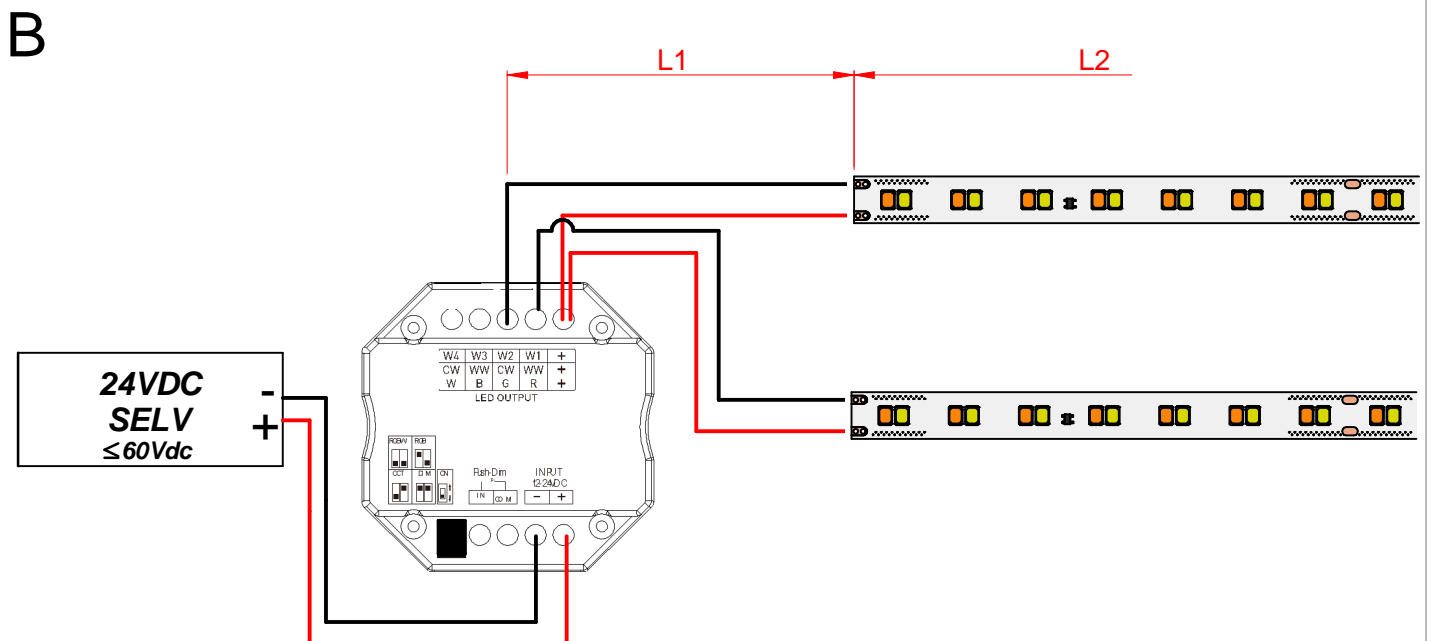

98897

98906

98916

98919

98921

98937

BASIC / HI-FLUX RIBBON

1.5mm ² → L1= 10m MAX $L2 = L3 + L4$	L2= 15m MAX	98635-98636-98637
	L2= 10m MAX	98945-98946-98948
	L2= 10m MAX	98638-98639-98640
	L2= 5m MAX	81956-81957-81958
2.5mm ² → L1= 20m MAX $L2 = L3 + L4$	L2= 15m MAX	98635-98636-98637
	L2= 10m MAX	98945-98946-98948
	L2= 10m MAX	98638-98639-98640
	L2= 5m MAX	81956-81957-81958

A

B

C

DYNAMIC WHITE RIBBON

	→ L1= 10m MAX / L2= 5m MAX	99672
	→ L1= 20m MAX / L2= 5m MAX	99672

WARM TUNE RIBBON

	→	L1= 10m MAX / L2= 5m MAX	99671
	→	L1= 20m MAX / L2= 5m MAX	99671

RGBW RIBBON

	→ L1= 10m MAX / L2= 5m MAX	99670
	→ L1= 20m MAX / L2= 5m MAX	99670

041000025000

Ribbon Strip

DIMMER

99540

*RF Repeater
(Not included)*

99694

*RF Controller
(Not included)*