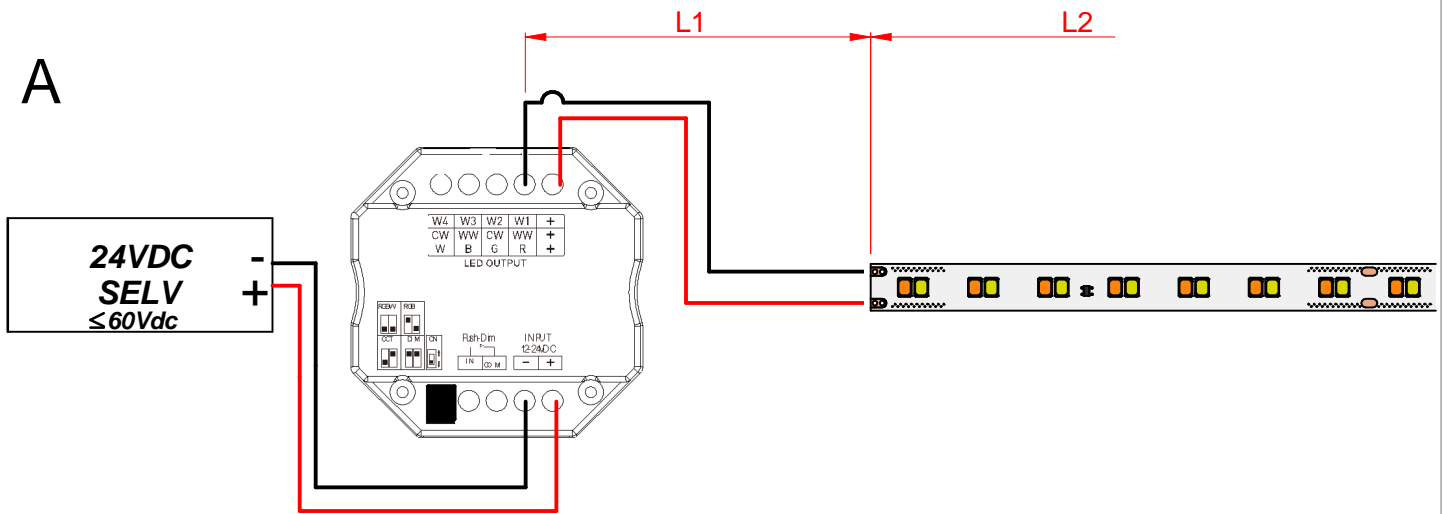

98897

98906

98916

98919

98921

98937

BASIC / HI-FLUX RIBBON

1.5mm ² → L1= 10m MAX $L2 = L3 + L4$	L2= 15m MAX	98635-98636-98637
	L2= 10m MAX	98945-98946-98948
	L2= 10m MAX	98638-98639-98640
	L2= 5m MAX	81956-81957-81958
2.5mm ² → L1= 20m MAX $L2 = L3 + L4$	L2= 15m MAX	98635-98636-98637
	L2= 10m MAX	98945-98946-98948
	L2= 10m MAX	98638-98639-98640
	L2= 5m MAX	81956-81957-81958

A

B

C

DYNAMIC WHITE RIBBON

	→ L1= 10m MAX / L2= 5m MAX	99672
	→ L1= 20m MAX / L2= 5m MAX	99672

WARM TUNE RIBBON

	→	L1= 10m MAX / L2= 5m MAX	99671
	→	L1= 20m MAX / L2= 5m MAX	99671

RGBW RIBBON

	→ L1= 10m MAX / L2= 5m MAX	99670
	→ L1= 20m MAX / L2= 5m MAX	99670

041000025000

Ribbon Strip

DIMMER

99540

*RF Repeater
(Not included)*

99694

*RF Controller
(Not included)*