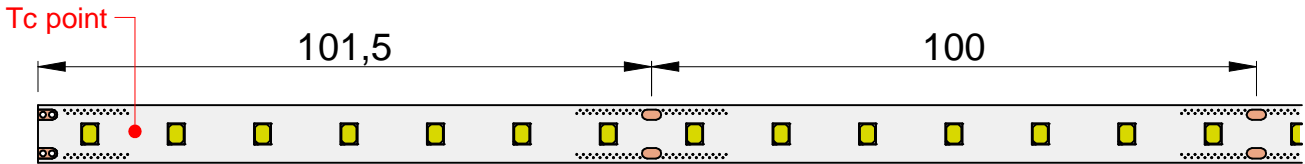

Ribbon Warm Tune

Ribbon RGBW

Ribbon Dynamic White

Ribbon Plus BA

Ribbon Plus HF

Built-in LED module

LED module, generally designed to form a replaceable part built into a luminaire, a box, an enclosure or the like and not intended to be mounted outside a luminaire, etc. without special precautions.

Tc point = 85 °C

Ribbon Plus 140 led/m

Ribbon Plus WT

Ribbon Plus Dynamic white

Ribbon Plus RGBW

041000025000

Ribbon Strip

98891

98897

98906

98916

98919

98921

98937

BASIC / HI-FLUX RIBBON

1.5mm ² → L1= 10m MAX $L2 = L3 + L4$	L2= 15m MAX	98635-98636-98637
	L2= 10m MAX	98945-98946-98948
	L2= 10m MAX	98638-98639-98640
	L2= 5m MAX	81956-81957-81958
2.5mm ² → L1= 20m MAX $L2 = L3 + L4$	L2= 15m MAX	98635-98636-98637
	L2= 10m MAX	98945-98946-98948
	L2= 10m MAX	98638-98639-98640
	L2= 5m MAX	81956-81957-81958

A

B

C

DYNAMIC WHITE RIBBON

	→ L1= 10m MAX / L2= 5m MAX	99672
	→ L1= 20m MAX / L2= 5m MAX	99672

WARM TUNE RIBBON

	→	L1= 10m MAX / L2= 5m MAX	99671
	→	L1= 20m MAX / L2= 5m MAX	99671

RGBW RIBBON