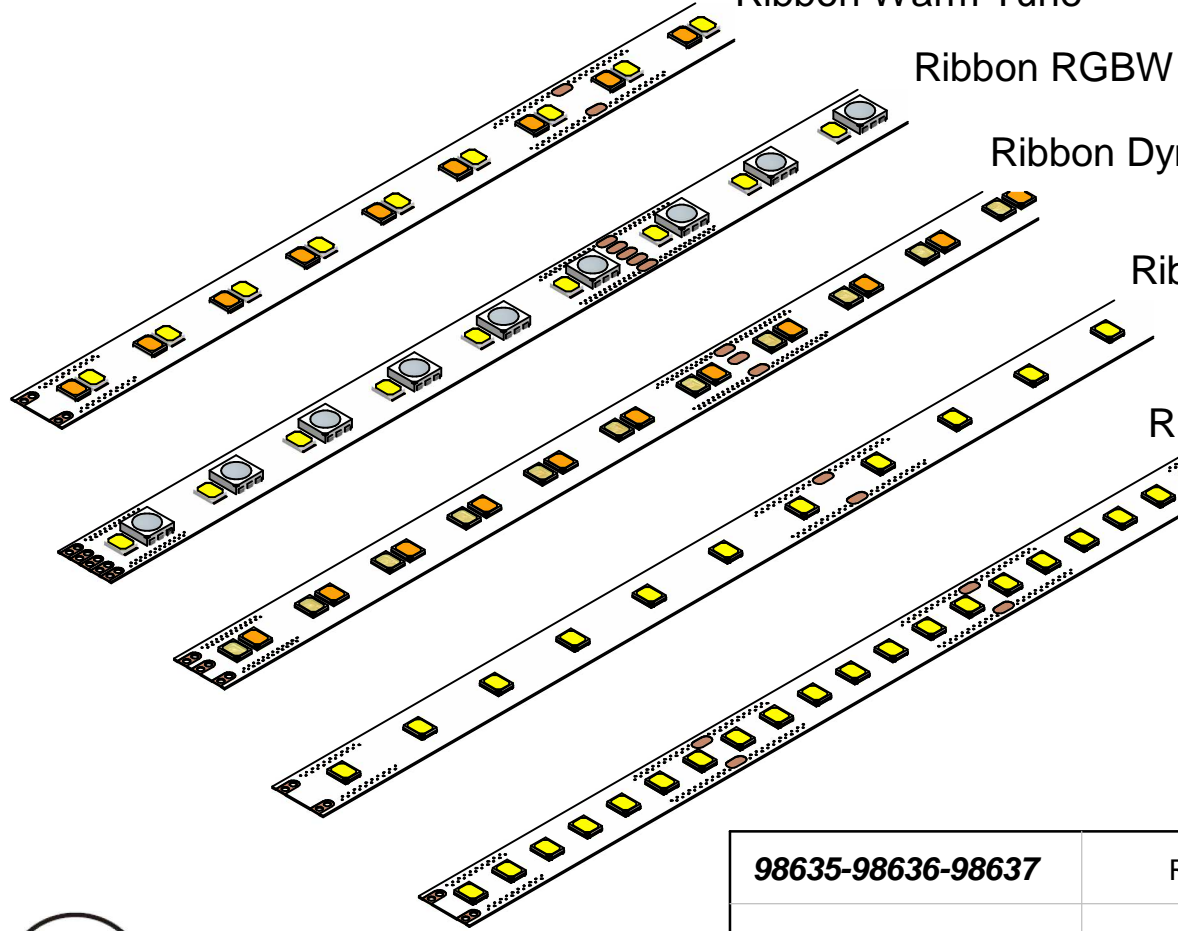

Ribbon Warm Tune

Ribbon RGBW

Ribbon Dynamic White

Ribbon Plus BA

Ribbon Plus HF

Built-in LED module

LED module, generally designed to form a replaceable part built into a luminaire, a box, an enclosure or the like and not intended to be mounted outside a luminaire, etc. without special precautions.

Tc point = 85 °C

Ribbon Plus 140 led/m

Ribbon Plus WT

Ribbon Plus Dynamic white

Ribbon Plus RGBW

041000025000

Ribbon Strip

98891

98897

98906

98916

98919

98921

98937

BASIC / HI-FLUX RIBBON

1.5mm ² → L1= 10m MAX $L2 = L3 + L4$	L2= 15m MAX	98635-98636-98637
	L2= 10m MAX	98945-98946-98948
	L2= 10m MAX	98638-98639-98640
	L2= 5m MAX	81956-81957-81958
2.5mm ² → L1= 20m MAX $L2 = L3 + L4$	L2= 15m MAX	98635-98636-98637
	L2= 10m MAX	98945-98946-98948
	L2= 10m MAX	98638-98639-98640
	L2= 5m MAX	81956-81957-81958

A

B

C

DYNAMIC WHITE RIBBON

	→ L1= 10m MAX / L2= 5m MAX	99672
	→ L1= 20m MAX / L2= 5m MAX	99672

WARM TUNE RIBBON

	→	L1= 10m MAX / L2= 5m MAX	99671
	→	L1= 20m MAX / L2= 5m MAX	99671

RGBW RIBBON