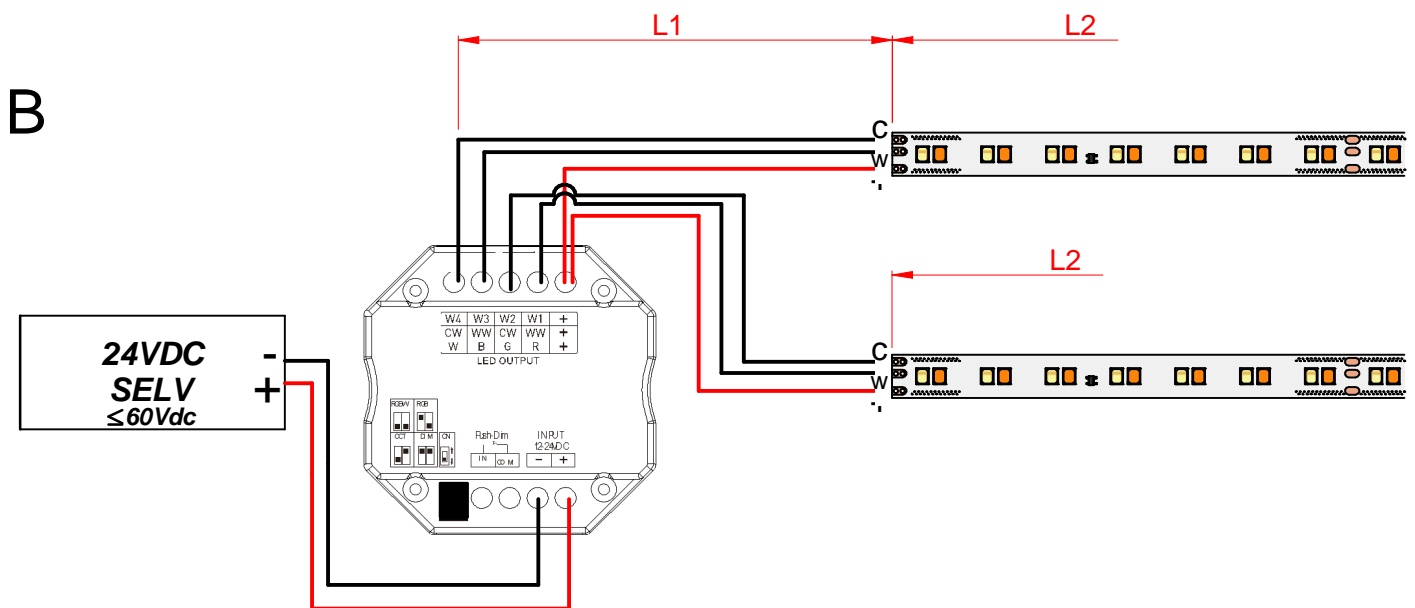

98897

98906

98916

98919

98921

98937

BASIC / HI-FLUX RIBBON

1.5mm ² → L1= 10m MAX $L2 = L3 + L4$	L2= 15m MAX	98635-98636-98637
	L2= 10m MAX	98945-98946-98948
	L2= 10m MAX	98638-98639-98640
	L2= 5m MAX	81956-81957-81958
2.5mm ² → L1= 20m MAX $L2 = L3 + L4$	L2= 15m MAX	98635-98636-98637
	L2= 10m MAX	98945-98946-98948
	L2= 10m MAX	98638-98639-98640
	L2= 5m MAX	81956-81957-81958

A

B

C

DYNAMIC WHITE RIBBON

	→ L1= 10m MAX / L2= 5m MAX	99672
	→ L1= 20m MAX / L2= 5m MAX	99672

WARM TUNE RIBBON

	→	L1= 10m MAX / L2= 5m MAX	99671
	→	L1= 20m MAX / L2= 5m MAX	99671

RGBW RIBBON

	→ L1= 10m MAX / L2= 5m MAX	99670
	→ L1= 20m MAX / L2= 5m MAX	99670

041000025000

Ribbon Strip

DIMMER

99540

*RF Repeater
(Not included)*

99694

*RF Controller
(Not included)*