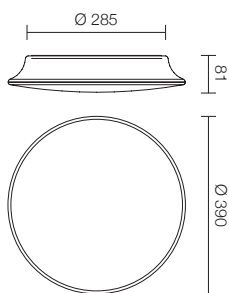

MyWhite_R | ceiling-wall | TopLED | 16 W 220-240 V