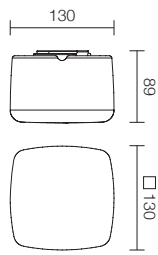

MiniWhite_Q | ceiling-wall | TopLED | **4 W** 220-240 V

type	colour	optics
White CRI85 8029	3000 K 400 lm	Diffused
White CRI85 8029N	4000 K 400 lm	Diffused