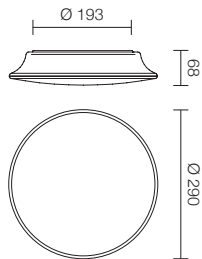

MyWhite_R | ceiling-wall | TopLED | **10 W** 220-240 V

type	colour	optics
White CRI85 7805	3000 K 1122 lm	Diffused
White CRI85 7805N	4000 K 1122 lm	Diffused