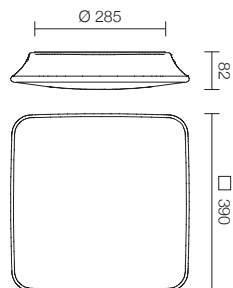

MyWhite_Q | ceiling-wall | TopLED | **16 W** 220-240 V

type	colour	optics
White CRI85 7808	3000 K 1598 lm	Diffused
White CRI85 7808N	4000 K 1598 lm	Diffused