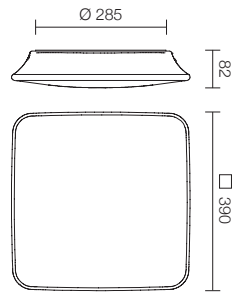

MyWhite_Q | ceiling-wall | TopLED | 16 W 220-240 V