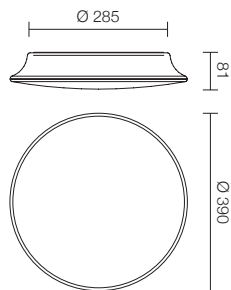

MyWhite_R | ceiling-wall | TopLED | **16 W** 220-240 V

type	colour	optics
White CRI85 7806	3000 K 1598 lm	Diffused
White CRI85 7806N	4000 K 1598 lm	Diffused