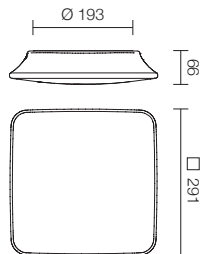

MyWhite_Q | ceiling-wall | TopLED | **10 W** 220-240 V

type	colour	optics
White CRI85 7807	3000 K 1122 lm	Diffused
White CRI85 7807N	4000 K 1122 lm	Diffused