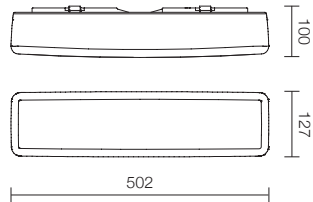

MyWhite_B | ceiling-wall | TopLED | **17 W** 220-240 V

type	colour	optics
White CRI85 7810	3000 K 1731 lm	Diffused
White CRI85 7810N	4000 K 1731 lm	Diffused