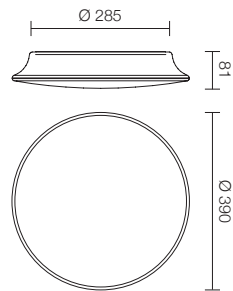

MyWhite_R | ceiling-wall | TopLED | 16 W 220-240 V