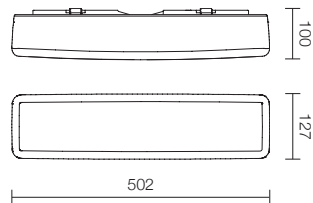

MyWhite_B | ceiling-wall | TopLED | **17 W** 220-240 V

type	colour	optics
White CRI85 7810S	3000 K 1731 lm	Diffused

motion sensor

time 3 min.

sensitivity range Ø 5 m. H 2,7 m.