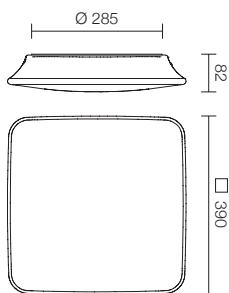

MyWhite_Q | ceiling-wall | TopLED | 16 W 220-240 V