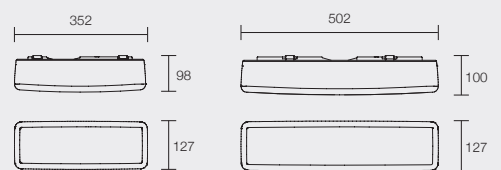

MyWhite_U

Dimensions

MyWhite_O

MiniWhite_R | MyWhite_R

MiniWhite_Q | MyWhite_Q

MyWhite_B

Watt	Version	Illuminance
<p>MyWhite_U 11 W</p> <p>MyWhite_U 17 W</p>	<p>ON OFF</p> <p>ON OFF</p>	<p>MiniWhite_U 11 W</p>  <p>Lighting Area = Ø 12 m.</p> <p>MyWhite_U 17 W</p>  <p>Lighting Area = Ø 12 m.</p>
<p>MyWhite_O 8 W</p>	<p>ON OFF</p>	<p>MyWhite_O 8 W</p>  <p>Lighting Area = 20 x 12 m.</p>
<p>MiniWhite_R 4 W</p> <p>MyWhite_R 10 W</p> <p>MyWhite_R 16 W</p>	<p>ON OFF</p> <p>ON OFF</p> <p>ON OFF  EM</p>	<p>MiniWhite_R 4 W</p>  <p>Lighting Area = Ø 21 m.</p> <p>MyWhite_R 10 W</p>  <p>Lighting Area = Ø 10 m.</p> <p>MyWhite_R 16 W</p>  <p>Lighting Area = Ø 10 m.</p>
<p>MiniWhite_Q 4 W</p> <p>MyWhite_Q 10 W</p> <p>MyWhite_Q 16 W</p>	<p>ON OFF</p> <p>ON OFF</p> <p>ON OFF  EM</p>	<p>MiniWhite_Q 4 W</p>  <p>Lighting Area = Ø 21 m.</p> <p>MyWhite_Q 10 W</p>  <p>Lighting Area = Ø 10 m.</p> <p>MyWhite_Q 16 W</p>  <p>Lighting Area = Ø 10 m.</p>
<p>MyWhite_B 7 W</p> <p>MyWhite_B 11 W</p>	<p>ON OFF</p> <p>ON OFF  EM</p>	<p>MyWhite_B 7 W</p>  <p>Lighting Area = 31 x 11 m.</p> <p>MyWhite_B 11 W</p>  <p>Lighting Area = 31 x 11 m.</p>