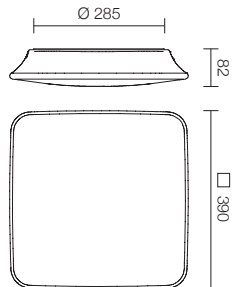

MyWhite_Q | ceiling-wall | TopLED | **16 W** 220-240 V

type		colour	optics
White	CRI85 7808	3000 K 1598 lm	Diffused
White	CRI85 7808N	4000 K 1598 lm	Diffused