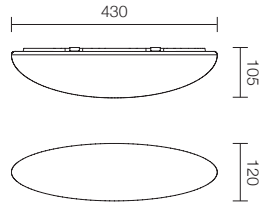

MyWhite_O | ceiling-wall | TopLED | 8 W 220-240 V

type

White CRI85 **8027**

colour

3000 K 970 lm

optics

Diffused

White CRI85 **8027N**

4000 K 970 lm

Diffused