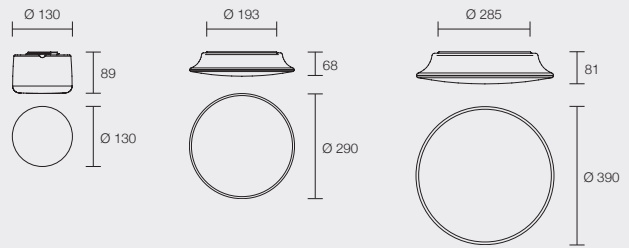

MyWhite_U

Dimensions

MyWhite_O

MiniWhite_R | MyWhite_R

MiniWhite_Q | MyWhite_Q

MyWhite_B

Watt	Version	Illuminance
<p>MyWhite_U 11 W</p> <p>MyWhite_U 17 W</p>	<p>ON OFF</p> <p>ON OFF</p>	<p>MiniWhite_U 11 W</p>  <p>Lighting Area = Ø 12 m.</p> <p>MyWhite_U 17 W</p>  <p>Lighting Area = Ø 12 m.</p>
<p>MyWhite_O 8 W</p>	<p>ON OFF</p>	<p>MyWhite_O 8 W</p>  <p>Lighting Area = 20 x 12 m.</p>
<p>MiniWhite_R 4 W</p> <p>MyWhite_R 10 W</p> <p>MyWhite_R 16 W</p>	<p>ON OFF</p> <p>ON OFF</p> <p>ON OFF  EM</p>	<p>MiniWhite_R 4 W</p>  <p>Lighting Area = Ø 21 m.</p> <p>MyWhite_R 10 W</p>  <p>Lighting Area = Ø 10 m.</p> <p>MyWhite_R 16 W</p>  <p>Lighting Area = Ø 10 m.</p>
<p>MiniWhite_Q 4 W</p> <p>MyWhite_Q 10 W</p> <p>MyWhite_Q 16 W</p>	<p>ON OFF</p> <p>ON OFF</p> <p>ON OFF  EM</p>	<p>MiniWhite_Q 4 W</p>  <p>Lighting Area = Ø 21 m.</p> <p>MyWhite_Q 10 W</p>  <p>Lighting Area = Ø 10 m.</p> <p>MyWhite_Q 16 W</p>  <p>Lighting Area = Ø 10 m.</p>
<p>MyWhite_B 7 W</p> <p>MyWhite_B 11 W</p>	<p>ON OFF</p> <p>ON OFF  EM</p>	<p>MyWhite_B 7 W</p>  <p>Lighting Area = 31 x 11 m.</p> <p>MyWhite_B 11 W</p>  <p>Lighting Area = 31 x 11 m.</p>