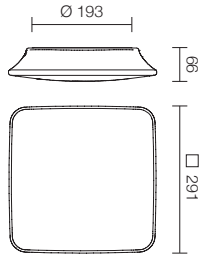

MyWhite_Q | ceiling-wall | TopLED | **10 W** 220-240 V

type		colour	optics
White	CRI85 7807	3000 K 1122 lm	Diffused
White	CRI85 7807N	4000 K 1122 lm	Diffused