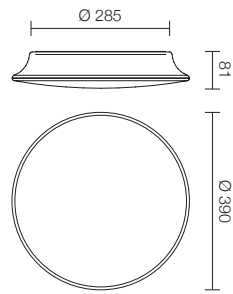

MyWhite_R | ceiling-wall | TopLED | 16 W 220-240 V