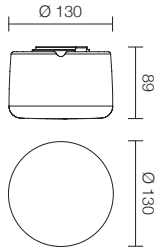

MiniWhite_R | ceiling-wall | TopLED | **4 W** 220-240 V

type	colour	optics
White CRI85 8028	3000 K 400 lm	Diffused
White CRI85 8028N	4000 K 400 lm	Diffused