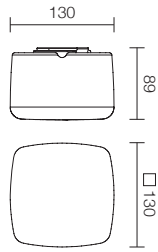

MiniWhite_Q | ceiling-wall | TopLED | **4 W** 220-240 V

type		colour	optics
White	CRI85 8029	3000 K 400 lm	Diffused
White	CRI85 8029N	4000 K 400 lm	Diffused