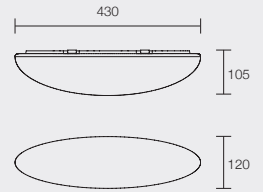

MyWhite_U

Dimensions

MyWhite_O

MiniWhite_R | MyWhite_R

MiniWhite_Q | MyWhite_Q

MyWhite_B

Watt	Version	Illuminance
<p>MyWhite_U 11 W</p> <p>MyWhite_U 17 W</p>	<p>ON OFF</p> <p>ON OFF</p>	<p>MiniWhite_U 11 W</p>  <p>Lighting Area = Ø 12 m.</p> <p>MyWhite_U 17 W</p>  <p>Lighting Area = Ø 12 m.</p>
<p>MyWhite_O 8 W</p>	<p>ON OFF</p>	<p>MyWhite_O 8 W</p>  <p>Lighting Area = 20 x 12 m.</p>
<p>MiniWhite_R 4 W</p> <p>MyWhite_R 10 W</p> <p>MyWhite_R 16 W</p>	<p>ON OFF</p> <p>ON OFF</p> <p>ON OFF  EM</p>	<p>MiniWhite_R 4 W</p>  <p>Lighting Area = Ø 21 m.</p> <p>MyWhite_R 10 W</p>  <p>Lighting Area = Ø 10 m.</p> <p>MyWhite_R 16 W</p>  <p>Lighting Area = Ø 10 m.</p>
<p>MiniWhite_Q 4 W</p> <p>MyWhite_Q 10 W</p> <p>MyWhite_Q 16 W</p>	<p>ON OFF</p> <p>ON OFF</p> <p>ON OFF  EM</p>	<p>MiniWhite_Q 4 W</p>  <p>Lighting Area = Ø 21 m.</p> <p>MyWhite_Q 10 W</p>  <p>Lighting Area = Ø 10 m.</p> <p>MyWhite_Q 16 W</p>  <p>Lighting Area = Ø 10 m.</p>
<p>MyWhite_B 7 W</p> <p>MyWhite_B 11 W</p>	<p>ON OFF</p> <p>ON OFF  EM</p>	<p>MyWhite_B 7 W</p>  <p>Lighting Area = 31 x 11 m.</p> <p>MyWhite_B 11 W</p>  <p>Lighting Area = 31 x 11 m.</p>