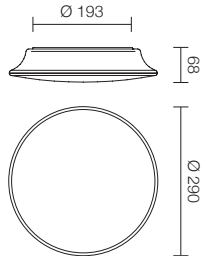

MyWhite_R | ceiling-wall | TopLED | **10 W** 220-240 V

type	colour	optics
White CRI85 7805	3000 K 1122 lm	Diffused
White CRI85 7805N	4000 K 1122 lm	Diffused