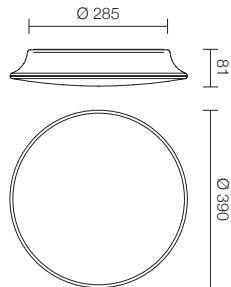

MyWhite_R | ceiling-wall | TopLED | **16 W** 220-240 V

type	colour	optics
White CRI85 7806	3000 K 1598 lm	Diffused
White CRI85 7806N	4000 K 1598 lm	Diffused