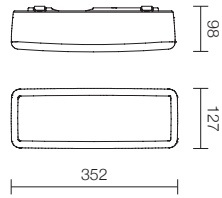

MyWhite_B | ceiling-wall | TopLED | **11 W** 220-240 V

type	colour	optics
White CRI85 7809	3000 K 1065 lm	Diffused
White CRI85 7809N	4000 K 1065 lm	Diffused