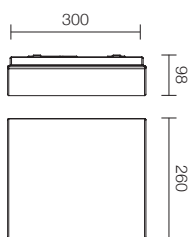

MyWhite_U | ceiling-wall | TopLED | **11 W** 220-240 V