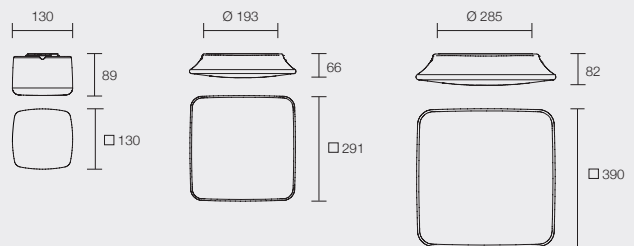

MyWhite_U

Dimensions

MyWhite_O

MiniWhite_R | MyWhite_R

MiniWhite_Q | MyWhite_Q

MyWhite_B

Watt	Version	Illuminance
<p>MyWhite_U 11 W</p> <p>MyWhite_U 17 W</p>	<p>ON OFF</p> <p>ON OFF</p>	<p>MiniWhite_U 11 W</p>  <p>Lighting Area = Ø 12 m.</p> <p>MyWhite_U 17 W</p>  <p>Lighting Area = Ø 12 m.</p>
<p>MyWhite_O 8 W</p>	<p>ON OFF</p>	<p>MyWhite_O 8 W</p>  <p>Lighting Area = 20 x 12 m.</p>
<p>MiniWhite_R 4 W</p> <p>MyWhite_R 10 W</p> <p>MyWhite_R 16 W</p>	<p>ON OFF</p> <p>ON OFF</p> <p>ON OFF  EM</p>	<p>MiniWhite_R 4 W</p>  <p>Lighting Area = Ø 21 m.</p> <p>MyWhite_R 10 W</p>  <p>Lighting Area = Ø 10 m.</p> <p>MyWhite_R 16 W</p>  <p>Lighting Area = Ø 10 m.</p>
<p>MiniWhite_Q 4 W</p> <p>MyWhite_Q 10 W</p> <p>MyWhite_Q 16 W</p>	<p>ON OFF</p> <p>ON OFF</p> <p>ON OFF  EM</p>	<p>MiniWhite_Q 4 W</p>  <p>Lighting Area = Ø 21 m.</p> <p>MyWhite_Q 10 W</p>  <p>Lighting Area = Ø 10 m.</p> <p>MyWhite_Q 16 W</p>  <p>Lighting Area = Ø 10 m.</p>
<p>MyWhite_B 7 W</p> <p>MyWhite_B 11 W</p>	<p>ON OFF</p> <p>ON OFF  EM</p>	<p>MyWhite_B 7 W</p>  <p>Lighting Area = 31 x 11 m.</p> <p>MyWhite_B 11 W</p>  <p>Lighting Area = 31 x 11 m.</p>