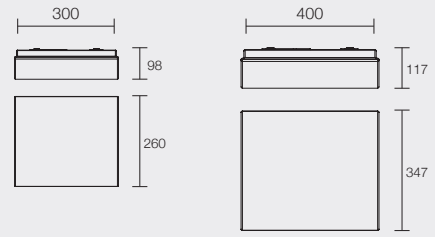

MyWhite_U

Dimensions

MyWhite_O

MiniWhite_R | MyWhite_R

MiniWhite_Q | MyWhite_Q

MyWhite_B

Watt	Version	Illuminance
<p>MyWhite_U 11 W</p> <p>MyWhite_U 17 W</p>	<p>ON OFF</p> <p>ON OFF</p>	<p>MiniWhite_U 11 W</p>  <p>Lighting Area = Ø 12 m.</p> <p>MyWhite_U 17 W</p>  <p>Lighting Area = Ø 12 m.</p>
<p>MyWhite_O 8 W</p>	<p>ON OFF</p>	<p>MyWhite_O 8 W</p>  <p>Lighting Area = 20 x 12 m.</p>
<p>MiniWhite_R 4 W</p> <p>MyWhite_R 10 W</p> <p>MyWhite_R 16 W</p>	<p>ON OFF</p> <p>ON OFF</p> <p>ON OFF  EM</p>	<p>MiniWhite_R 4 W</p>  <p>Lighting Area = Ø 21 m.</p> <p>MyWhite_R 10 W</p>  <p>Lighting Area = Ø 10 m.</p> <p>MyWhite_R 16 W</p>  <p>Lighting Area = Ø 10 m.</p>
<p>MiniWhite_Q 4 W</p> <p>MyWhite_Q 10 W</p> <p>MyWhite_Q 16 W</p>	<p>ON OFF</p> <p>ON OFF</p> <p>ON OFF  EM</p>	<p>MiniWhite_Q 4 W</p>  <p>Lighting Area = Ø 21 m.</p> <p>MyWhite_Q 10 W</p>  <p>Lighting Area = Ø 10 m.</p> <p>MyWhite_Q 16 W</p>  <p>Lighting Area = Ø 10 m.</p>
<p>MyWhite_B 7 W</p> <p>MyWhite_B 11 W</p>	<p>ON OFF</p> <p>ON OFF  EM</p>	<p>MyWhite_B 7 W</p>  <p>Lighting Area = 31 x 11 m.</p> <p>MyWhite_B 11 W</p>  <p>Lighting Area = 31 x 11 m.</p>