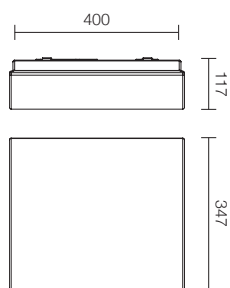

MyWhite_U | ceiling-wall | TopLED | **17 W** 220-240 V