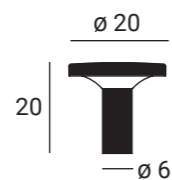

made in Italy

Bond_head
cod. 8660
relamping for
ø 6cm bollards

Bond_1
cod. 8663
kit IP68 incl.

Bond_2
cod. 8666
kit IP68 incl.

Bond_3
cod. 8669
kit IP68 incl.

KIT access. IP68
cod. KIT0083
only for cod. 8660