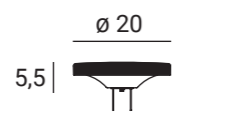

MyWhite_Bond

polyethylene diffuser
black RAL 9005 finish

12 W · 220-240 V
integrated driver
3000 K · 1350 lm
50.000 h
IP65 · IK10
CRI 80

made in Italy