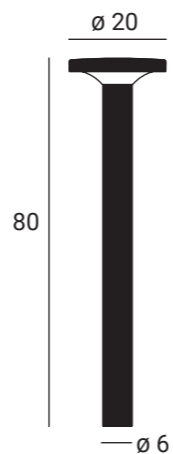

made in Italy

Bond_head
cod. 8660
relamping for
ø 6cm bollards

Bond_1
cod. 8663
kit IP68 incl.

Bond_2
cod. 8666
kit IP68 incl.

Bond_3
cod. 8669
kit IP68 incl.

KIT access. IP68
cod. KIT0083
only for cod. 8660

MiniWhite_Cover

polyethylene diffuser
white or black cover

4 W · 220-240 V
integrated driver
3000 K · 405 lm
50.000 h
IP65 · IK06
CRI 80

made in Italy

Your Light | Future Proof