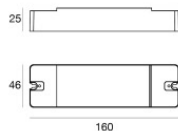

Nautilus_RW | Submerged | Accessories
C00707SEVDI

Регулятор яркости
RF Remote controller

Code
C-E700003