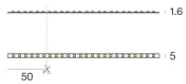

## Components

Ribbon RGBW 54 LEDs/m - LED Strip I topLED 67.5 W DC 48 V I  
13.5 W/m

**Code**  
84198

Ribbon Slim 120 LEDs/m

**Code**  
84219

Ribbon Slim 120 LEDs/m

**Code**  
84220

Ribbon Slim 120 LEDs/m