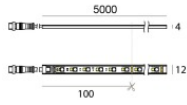

Ribbon Slim 120 LEDs/m

Code
84221

PU_C Plus 70 LEDs/m

Code
C00122WH - C00123WH - C0018MDI05019 - C0018NDI05019 - C0018WDI05019 - C0025MDI05019 - C0025NDI05019 - C0025WDI05019

PU_C Plus 140 LEDs/m

Code
C00124WH - C00125WH - C00915WH - C00916WH - C0019MDI05019 - C0019NDI05019 - C0019WDI05019 - C0026MDI05019 - C0026NDI05019 - C0026WDI05019