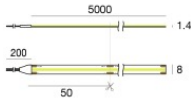

Modular
C-K100020

Components

Ribbon Cob

Code

C00513WH - C0037MDI05000 -
C0037NDI05000 - C0037WDI05000