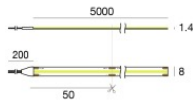

Modular
C-K100019

Components

Ribbon Cob

Code
C00513WH