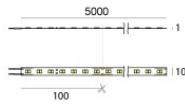

Ribbon Plus WT

Code
C00419WHSDI - C0027SDI05000