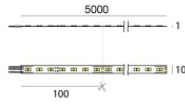

Modular
C-K100019

Components

Ribbon Plus Dynamic White

Code
C00418WHDDI - C0027DDI05000