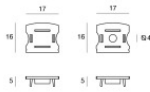

Заглушка
Материал:пластик, Цвет:серый.

Code
C-V400025