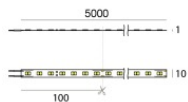

Ribbon Plus WT

Code
C00419WHSDI