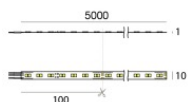

Ribbon Plus Dynamic White

Code
C00418WHDDI