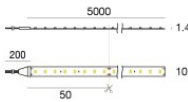

Ribbon HD 160 LEDs/m

Code
C00509WH - C00510WH