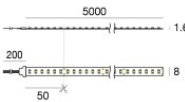

Ribbon Basic_V2

Code
C00495WH - C00496WH - C0033MDI05000 - C0033NDI05000 - C0033WDI05000 - C0040MDI05000 - C0040NDI05000 - C0040WDI05000 - C0036MDI05000 - C0036NDI05000 - C0036WDI05000