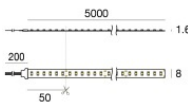

Ribbon Slim 120 LEDs/m

Code
84221

Ribbon HD 160 LEDs/m

Code
C00509WH - C00510WH

Ribbon Plus RGBW

Code
C00417WHVDI

Ribbon Plus WT

Code
C00419WHSDI