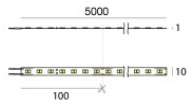

Ribbon Plus WT

Code
C00419WHSDI