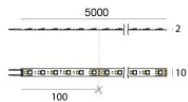

Ribbon Plus RGBW

Code
C00417WHVDI