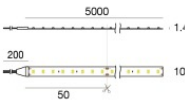

Ribbon HD 160 LEDs/m

Code
C00509WH - C00510WH - C0045MDI05000 - C0045NDI05000 - C0045WDI05000 - C0046MDI05000 - C0046NDI05000 - C0046WDI05000