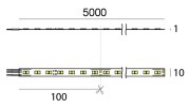

Ribbon Plus Dynamic White

Code
C00418WHDDI - C0027DDI05000