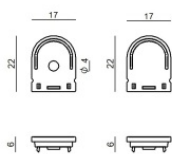

Заглушка
Материал:пластик, Цвет:серый.

Code
C-V400029