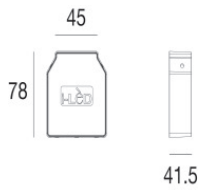

The device body is made of aluminium and features a white finish, processed by means of coating; the diffuser is made of pmma. The ingress protection degree is IP20; the total weight is of 2.254 kg.

The total absorbed power is 45 W.

Тросы для подвешивания

Code
90943

Скоба
L=53mm, H=13mm, D=23mm

Code
90945

Заглушка
Материал:Алюминий, Цвет:белый RAL 9003, обработки :Окраска.

Code
90946

Профиль
Материал:Алюминий, Цвет:белый, обработки :Окраска.