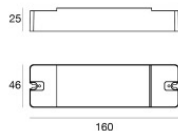

Nautilus_RP | Submerged | Accessories
84194V20

Регулятор яркости
RF Remote controller

Code
C-E700003