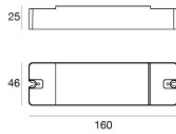

Регулятор яркости
RF Remote controller

Code

C-E700003