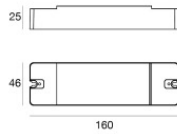

Регулятор яркости
RF Remote controller

Code

C-E700003