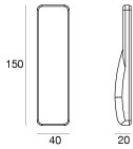

Nautilus_RP | Submerged | Accessories
84030Q40

Remote RF

Code

C-W600001