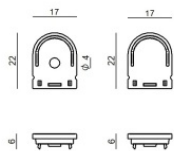

Заглушка
Материал:АБС-пластик, Цвет:черный.

Code
C-V400030