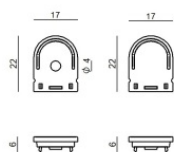

Заглушка
Материал:пластик, Цвет:серый.

Code
C-V400029