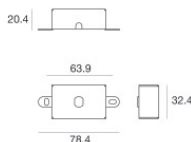

База для крепления - База без блока питания

Материал:Железо, Цвет:песок, обработки :Окраска.

Code

83242