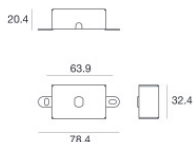

База для крепления - База без блока питания

Материал:Железо, Цвет:песок, обработки :Окраска.

Code

83242