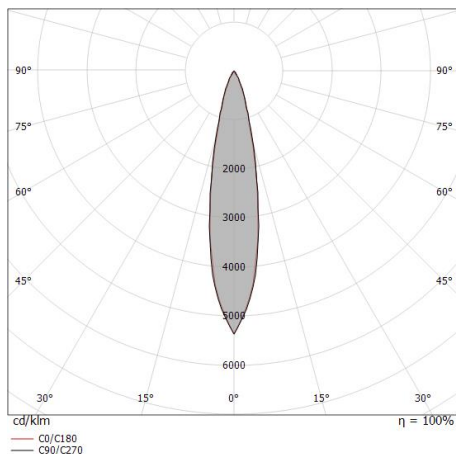

Cables Electrification

Cable connector	No
-----------------	----

Аплайты | 1 arrayLED 13 W DC 24 V | CRI 80
82692M15

Single emission uplights for outdoor application. The super warm white LED light source with a spot light distribution is composed of 1 arrayed LEDs with CCT of 2700 K and a CRI 80; the source luminous flux is 1724 lm, with a 132.6 lm/W nominal luminous efficacy.

Compliant with the EN 60598-1 standard and its specific provisions.

Distance [m]	Cone diameter [m]	E(0°)	E(C90)	E(C0)
0.5	0.19 0.18	17469	10.5° 8338	10.3° 8339
1.0	0.37 0.36	4267	10.5° 2084	10.3° 2085
1.5	0.56 0.55	1941	10.5° 926	10.3° 927
2.0	0.74 0.73	1092	10.5° 521	10.3° 521
2.5	0.93 0.91	699	10.5° 334	10.3° 334
3.0	1.11 1.09	485	10.5° 232	10.3° 232