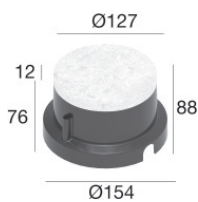

The device body is made of die-cast aluminium en ab - 46100 and features a black finish, processed by means of open pore anodizing + powder coating; the diffuser is made of extra clear glass - tempered with a silk-screening treatment. The ingress protection degree is IP68; the total weight is of 0.9 kg. The power supply driver is not provided and is to be ordered separately.

COLOR VECTOR GRAPHIC

Монтажный корпус

Место установки: Пол; Тип установки: Стена из кладки L=127mm, H=88mm, D=127mm.

Материал:АБС-пластик, Цвет:черный.

Code

99924

Монтажный корпус

Место установки: Пол; Тип установки: Стена из кладки L=127mm, H=88mm, D=127mm.