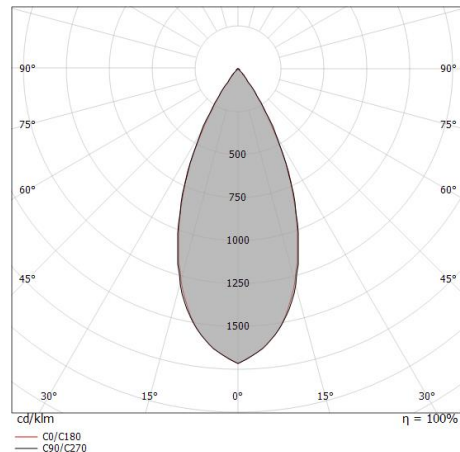

Cable connector	No
-----------------	----

Аплайты | 1 arrayLED 12 W DC 350 mA | CRI 80
82690N60

Single emission uplights for outdoor application. The natural white LED light source with a medium wide flood light distribution is composed of 1 arrayed LEDs with CCT of 4000 K and a CRI 80; the source luminous flux is 1854 lm, with a 154.5 lm/W nominal luminous efficacy.

Compliant with the EN 60598-1 standard and its specific provisions.

Distance [m]	Cone diameter [m]	illuminance [lx]
0.5	0.42	E(0°) 4997 E(C90) 1974 E(C0) 1979
1.0	0.84	E(0°) 1249 E(C90) 494 E(C0) 495
1.5	1.25	E(0°) 555 E(C90) 219 E(C0) 220
2.0	1.67	E(0°) 312 E(C90) 123 E(C0) 124
2.5	2.09	E(0°) 200 E(C90) 79 E(C0) 79
3.0	2.51	E(0°) 139 E(C90) 55 E(C0) 55