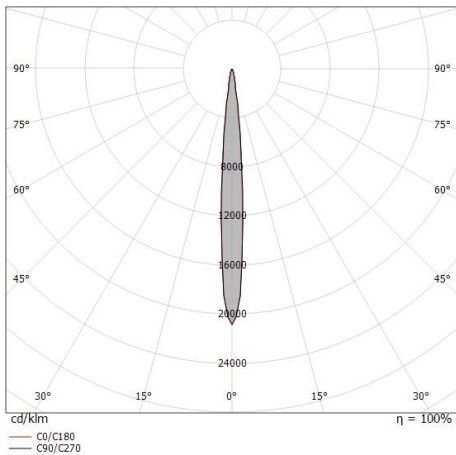

Аплайты | 198-264 V | 1 x powerLED 8 W DC - 9 W AC | CRI 80
82543M06

Single emission uplights for outdoor application. The super warm white LED light source with a ultra spot light distribution is composed of 1 powered LEDs with CCT of 2700 K and a CRI 80; the source luminous flux is 877 lm, with a 109.6 lm/W nominal luminous efficacy.

The total absorbed power is 9 W. The power supply cable is included and features a 1 m length.

The device features protection class I and can be floor-mounted with an outer casing, code 98122(for concrete or masonry).

Compliant with the EN 60598-1 standard and its specific provisions.

Distance [m]	Cone diameter [m]	illuminance [lx]
0.5	0.08 0.08	E(0°) 38527 E(C90) 19312 E(C0) 19419
1.0	0.17 0.16	E(0°) 9632 E(C90) 4828 E(C0) 4855
1.5	0.25 0.24	E(0°) 4281 E(C90) 2146 E(C0) 2158
2.0	0.34 0.32	E(0°) 2408 E(C90) 1207 E(C0) 1214
2.5	0.42 0.40	E(0°) 1541 E(C90) 772 E(C0) 777
3.0	0.50 0.48	E(0°) 1070 E(C90) 536 E(C0) 539

— C0/C180 (Half-peak divergence: 9.2°)
— C90/C270 (Half-peak divergence: 9.6°)

Класс энергоэффективности

Этот продукт содержит источник света класса энергоэффективности E .

Иlluminotechnical Особенности

Light Output Ratio (LOR)	52 %
Световой поток (источник)	877 lm
Световой поток светильника	462 lm
Consumption	9 W
КПД светильника	51 lm/W
Температура цвета	2700 K
Standard Deviation of Colour Matching	2 Step MacAdam
Коэффициент цветопередачи	80 Ra
Black Body Locus	On