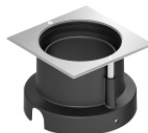

The device body is made of die-cast aluminium en ab - 46100 and features a black finish, processed by means of open pore anodizing + powder coating; the diffuser is made of extra clear glass - tempered with a silk-screening treatment. The ingress protection degree is IP68; the total weight is of 0.5 kg. The power supply driver is not provided and is to be ordered separately.

Монтажный корпус

Место установки: Пол; Тип установки: Стена из кладки L=114mm, H=78mm, D=114mm.

Материал:Нержавеющая сталь AISI 316, Цвет:сталь.

Finish

Code

99563

Монтажный корпус

Место установки: Пол; Тип установки: Стена из кладки L=105mm, H=76mm, D=105mm.