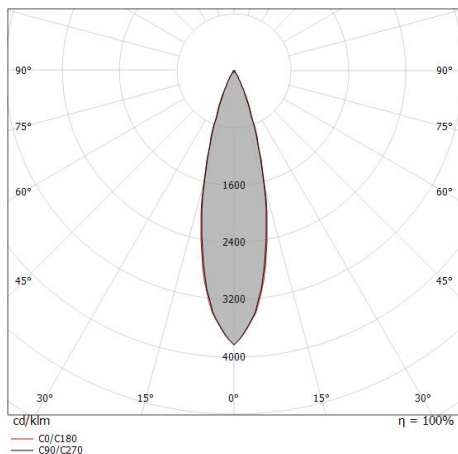

Cable connector No

Даунлайты | 1 arrayLED 13 W DC 24 V | CRI 80 82455W30

Single emission recessed downlights for outdoor application. The warm white LED light source with a flood light distribution is composed of 1 arrayed LEDs with CCT of 3000 K and a CRI 80; the source luminous flux is 1959 lm, with a 150.7 lm/W nominal luminous efficacy.

Compliant with the EN 60598-1 standard and its specific provisions.

Distance [m]	Cone diameter [m]	illuminance [lx]
0.5	0.24 0.24	E(0°) 14342 E(C90) 13.3° 6661 E(C0) 13.6° 6627
1.0	0.47 0.48	E(0°) 3585 E(C90) 13.3° 1665 E(C0) 13.6° 1657
1.5	0.71 0.73	E(0°) 1594 E(C90) 13.3° 740 E(C0) 13.6° 736
2.0	0.95 0.97	E(0°) 896 E(C90) 13.3° 416 E(C0) 13.6° 414
2.5	1.18 1.21	E(0°) 574 E(C90) 13.3° 266 E(C0) 13.6° 265
3.0	1.42 1.45	E(0°) 398 E(C90) 13.3° 185 E(C0) 13.6° 184

Light Output Ratio (LOR)	47 %
Световой поток (источник)	1959 lm
Световой поток светильника	936 lm
Consumption	13 W
КПД светильника	72 lm/W
Температура цвета	3000 K
Standard Deviation of Colour Matching	2 Step MacAdam
Коэффициент цветопередачи	80 Ra