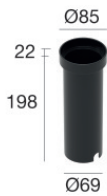

Suelo_R RGBW | Uplights | Accessories
81717V06

Монтажный корпус

Место установки: Пол; Тип установки: Стена из кладки L=85mm, H=220mm, D=85mm.

Материал:АБС, Цвет:чёрный.

Code

99681