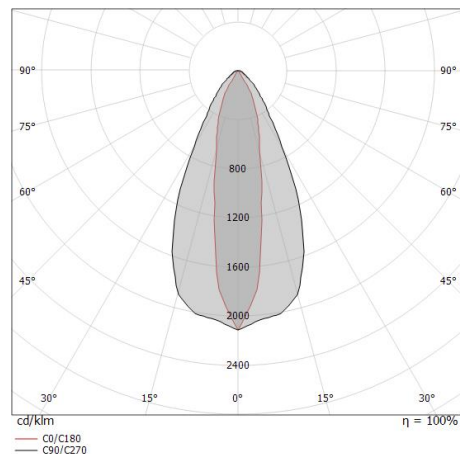

Линейные элементы | 220-240 V | 18 x powerLED 36.5 W DC - 41 W AC | CRI 80
81599N15

Single emission lines for outdoor application. The natural white LED light source with a spot light distribution is composed of 18 powered LEDs with CCT of 4000 K and a CRI 80; the source luminous flux is 5796 lm, with a 158.8 lm/W nominal luminous efficacy.

The total absorbed power is 41 W. The power supply cable is included and features a 0.2 m length.

The device features protection class I and can be wall lights or floor-mounted with an outer casing, code 98673(for concrete or masonry).

Compliant with the EN 60598-1 standard and its specific provisions.

Класс энергоэффективности

Этот продукт содержит 4 источника света класса энергоэффективности D.

Лuminotechnical Особенности

Light Output Ratio (LOR)	58 %
Световой поток (источник)	5796 lm
Световой поток светильника	3390 lm
Consumption	41 W
КПД светильника	82 lm/W
Температура цвета	4000 K
Standard Deviation of Colour Matching	1.5 Step MacAdam
Коэффициент цветопередачи	80 Ra
Стандартная температура рабочей среды	-20 / +50°C
Обычная температура стекла	40°C

LED Life / Failure Ratio

L70 B10 C0 361980h (at Tj 60 Ta 25)

UGR

UGR axial	20.9
UGR transversal	9.8
X=4H Y=8H	S=0.25H
Reflection factor	70/50/20

OPTICAL

Оптика C90/C270	52°
Оптика C0/C180	21°
Light distribution simmetry	Symmetrical 2 assis