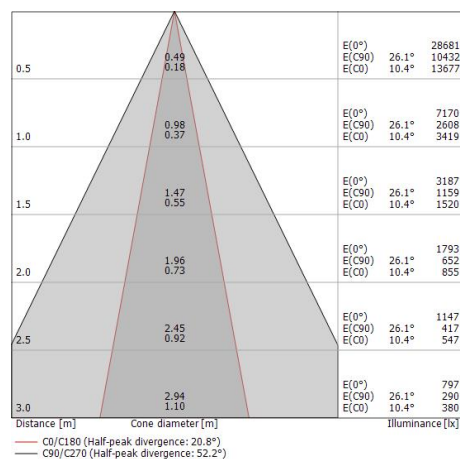

Линейные элементы | 220-240 V | 18 x powerLED 36.5 W DC - 41 W AC | CRI 80
81599N15

Single emission lines for outdoor application. The natural white LED light source with a spot light distribution is composed of 18 powered LEDs with CCT of 4000 K and a CRI 80; the source luminous flux is 5796 lm, with a 158.8 lm/W nominal luminous efficacy.

The device body is made of aluminium 6060 and features a anodised black finish, processed by means of 15 µm anodizing; the diffuser is made of extra clear glass - tempered with a silk-screening treatment. The ingress protection degree is IP67; the total weight is of 4.8 kg.

The total absorbed power is 41 W. The power supply cable is included and features a 0.2 m length.

The device features protection class I and can be wall lights or floor-mounted with an outer casing, code 98673(for concrete or masonry).

Compliant with the EN 60598-1 standard and its specific provisions.

Класс энергоэффективности

Этот продукт содержит 4 источника света класса энергоэффективности D.

Лuminotechnical Особенности

Light Output Ratio (LOR)	58 %
Световой поток (источник)	5796 lm
Световой поток светильника	3390 lm
Consumption	41 W
КПД светильника	82 lm/W
Температура цвета	4000 K
Standard Deviation of Colour Matching	1.5 Step MacAdam
Коэффициент цветопередачи	80 Ra
Стандартная температура рабочей среды	-20 / +50°C
Обычная температура стекла	40°C