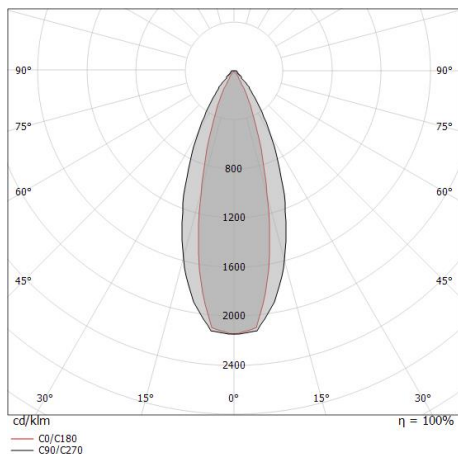

Линейные элементы | 220-240 V | 6 x powerLED 12.2 W DC - 13.5 W AC | CRI 80
81597M25

Single emission lines for outdoor application. The super warm white LED light source with a elliptical light distribution is composed of 6 powerLEDs with CCT of 2700 K and a CRI 80; the source luminous flux is 1692 lm, with a 138.7 lm/W nominal luminous efficacy.

The device body is made of aluminium 6060 and features a anodised black finish, processed by means of 15 µm anodizing; the diffuser is made of extra clear glass - tempered with a silk-screening treatment. The ingress protection degree is IP67; the total weight is of 1.5 kg.

The total absorbed power is 13.5 W. The power supply cable is included and features a 0.2 m length.

The device features protection class I and can be wall lights or floor-mounted with an outer casing, code 98671 (for concrete or masonry).

Compliant with the EN 60598-1 standard and its specific provisions.

Класс энергоэффективности

Этот продукт содержит источник света класса энергоэффективности D .

Иlluminotechnical Особенности

Light Output Ratio (LOR)	56 %
Световой поток (источник)	1692 lm
Световой поток светильника	950 lm
Consumption	13.5 W
КПД светильника	70 lm/W
Температура цвета	2700 K
Standard Deviation of Colour Matching	1.5 Step MacAdam
Коэффициент цветопередачи	80 Ra

Стандартная температура рабочей среды	-20 / +50°C
Обычная температура стекла	40°C

LED Life / Failure Ratio

L70 B10 C0 361980h (at Tj 60 Ta 25)

UGR

UGR axial	18.7
UGR transversal	6.9
X=4H | Y=8H	S=0.25H
Reflection factor	70/50/20

OPTICAL

Оптика C90/C270	44°
Оптика C0/C180	29°
Light distribution simmetry	Symmetrical 2 assis