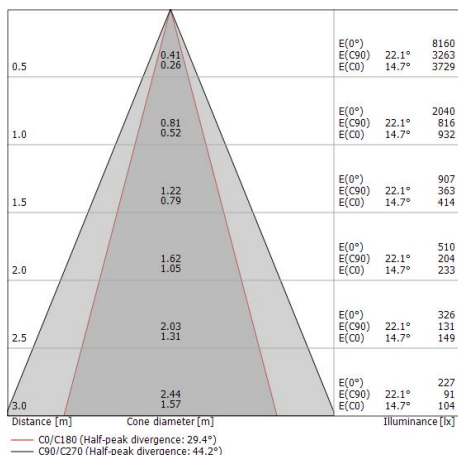

Линейные элементы | 220-240 V | 6 x powerLED 12.2 W DC - 13.5 W AC | CRI 80
81597M25

Single emission lines for outdoor application. The super warm white LED light source with a elliptical light distribution is composed of 6 powerLEDs with CCT of 2700 K and a CRI 80; the source luminous flux is 1692 lm, with a 138.7 lm/W nominal luminous efficacy.

The device body is made of aluminium 6060 and features a anodised black finish, processed by means of 15 µm anodizing; the diffuser is made of extra clear glass - tempered with a silk-screening treatment. The ingress protection degree is IP67; the total weight is of 1.5 kg.

The total absorbed power is 13.5 W. The power supply cable is included and features a 0.2 m length.

The device features protection class I and can be wall lights or floor-mounted with an outer casing, code 98671 (for concrete or masonry).

Compliant with the EN 60598-1 standard and its specific provisions.

Класс энергоэффективности

Этот продукт содержит источник света класса энергоэффективности D .

Иlluminotechnical Особенности

Light Output Ratio (LOR)	56 %
Световой поток (источник)	1692 lm
Световой поток светильника	950 lm
Consumption	13.5 W
КПД светильника	70 lm/W
Температура цвета	2700 K
Standard Deviation of Colour Matching	1.5 Step MacAdam
Коэффициент цветопередачи	80 Ra

Стандартная температура рабочей среды	-20 / +50°C
Обычная температура стекла	40°C

LED Life / Failure Ratio

L70 B10 C0 361980h (at Tj 60 Ta 25)

UGR

UGR axial	18.7
UGR transversal	6.9
X=4H | Y=8H	S=0.25H
Reflection factor	70/50/20

OPTICAL

Оптика C90/C270	44°
Оптика C0/C180	29°
Light distribution simmetry	Symmetrical 2 assis