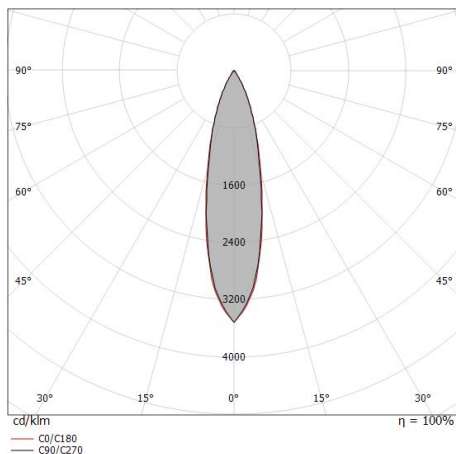

Даунлайты | 1 + 1 x powerLED 10 W DC 24 V | CRI 80 81227N30

Single emission recessed downlights for outdoor application. The natural white LED light source with a flood light distribution is composed of 1 powered LEDs with CCT of 4000 K and a CRI 80; the source luminous flux is 529 lm, with a 105.8 lm/W nominal luminous efficacy. The natural white LED light source with a flood light distribution is composed of 1 powered LEDs with CCT of 4000 K and a CRI 80; the source luminous flux is 529 lm, with a 105.8 lm/W nominal luminous efficacy.

The device body is made of die-cast aluminium en ab - 46100 and features a black finish, processed by means of open pore anodizing + powder coating; the diffuser is made of extra clear glass - tempered. The ingress protection degree is IP67; the total weight is of 0.2 kg.

The total absorbed power is 10 W. The power supply cable is included and features a 1 m length.

The device features protection class III and can be ceiling-mounted, with a 55 mm diameter hole (in plasterboard) with an outer casing, code 99749 (for concrete or masonry).

Compliant with the EN 60598-1 standard and its specific provisions.

Класс энергоэффективности

Этот продукт содержит 2 источника света класса энергоэффективности E .

Иlluminotechnical Особенности

Light Output Ratio (LOR)	19 %
Световой поток (источник)	1058 lm
Световой поток светильника	202 lm
Consumption	5 W
КПД светильника	40 lm/W
Температура цвета	4000 K
Standard Deviation of Colour Matching	3 Step MacAdam
Коэффициент цветопередачи	80 Ra
Стандартная температура рабочей среды	-20 / +50°C
Обычная температура стекла	40°C

LED Life / Failure Ratio

L70 B10 C0 247450h (at Tj 60 Ta 25)

UGR

UGR axial	14.2
UGR transversal	14
X=4H | Y=8H	S=0.25H
Reflection factor	70/50/20

OPTICAL

Оптика C0/C180	25°
Light distribution symmetry	Symmetrical