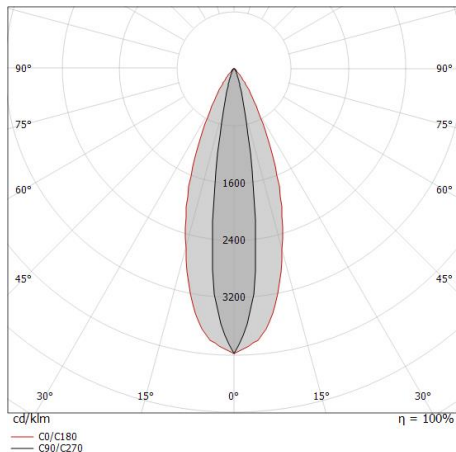

Даунлайты | 1 x powerLED 5 W DC 24 V | CRI 80 81226M25

Single emission recessed downlights for outdoor application. The super warm white LED light source with a elliptic spot light distribution is composed of 1 powered LEDs with CCT of 2700 K and a CRI 80; the source luminous flux is 490 lm, with a 98.0 lm/W nominal luminous efficacy.

The device body is made of die-cast aluminium en ab - 46100 and features a black finish, processed by means of open pore anodizing + powder coating; the diffuser is made of extra clear glass - tempered. The ingress protection degree is IP67; the total weight is of 0.2 kg.

The total absorbed power is 5 W. The power supply cable is included and features a 1 m length.

The device features protection class III and can be ceiling-mounted, with a 55 mm diameter hole (in plasterboard) with an outer casing, code 99749(for concrete or masonry).

Compliant with the EN 60598-1 standard and its specific provisions.