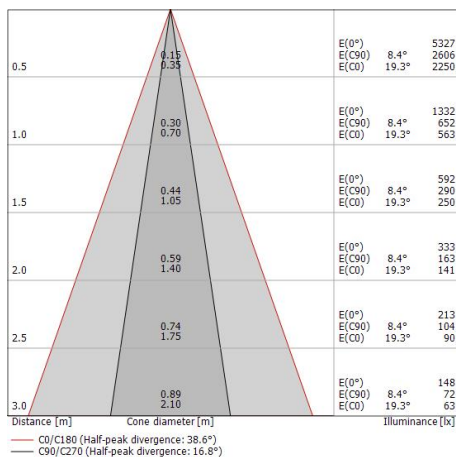

Даунлайты | 1 x powerLED 5 W DC 24 V | CRI 80 81226M25

Single emission recessed downlights for outdoor application. The super warm white LED light source with a elliptic spot light distribution is composed of 1 powered LEDs with CCT of 2700 K and a CRI 80; the source luminous flux is 490 lm, with a 98.0 lm/W nominal luminous efficacy.

The device body is made of die-cast aluminium en ab - 46100 and features a black finish, processed by means of open pore anodizing + powder coating; the diffuser is made of extra clear glass - tempered. The ingress protection degree is IP67; the total weight is of 0.2 kg.

The total absorbed power is 5 W. The power supply cable is included and features a 1 m length.

The device features protection class III and can be ceiling-mounted, with a 55 mm diameter hole (in plasterboard) with an outer casing, code 99749(for concrete or masonry).

Compliant with the EN 60598-1 standard and its specific provisions.