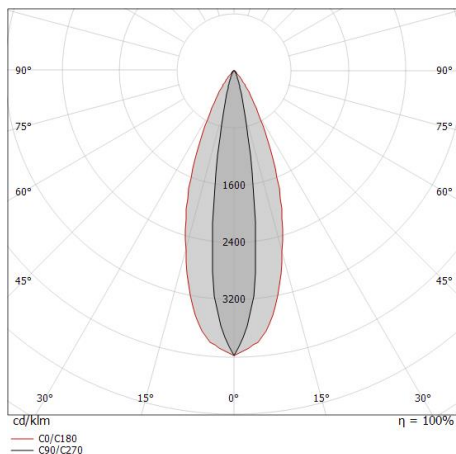

Даунлайты | 1 x powerLED 5 W DC 24 V | CRI 80 81226M25

Single emission recessed downlights for outdoor application. The super warm white LED light source with a elliptic spot light distribution is composed of 1 powered LEDs with CCT of 2700 K and a CRI 80; the source luminous flux is 490 lm, with a 98.0 lm/W nominal luminous efficacy.

The device body is made of die-cast aluminium en ab - 46100 and features a black finish, processed by means of open pore anodizing + powder coating; the diffuser is made of extra clear glass - tempered. The ingress protection degree is IP67; the total weight is of 0.2 kg.

The total absorbed power is 5 W. The power supply cable is included and features a 1 m length.

The device features protection class III and can be ceiling-mounted, with a 55 mm diameter hole (in plasterboard) with an outer casing, code 99749(for concrete or masonry).

Compliant with the EN 60598-1 standard and its specific provisions.