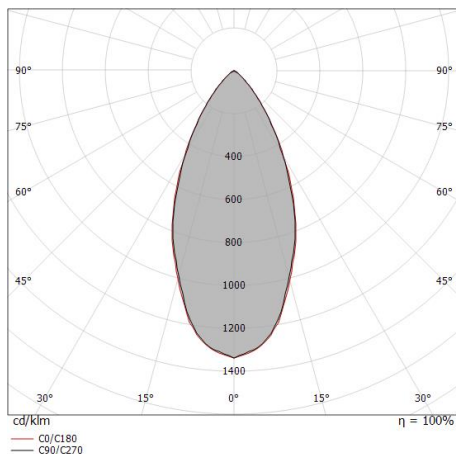

Compliant with the EN 60598-1 standard and its specific provisions.

Distance [m]	Cone diameter [m]	Illuminance [lx]	E(0°)	E(C90)	E(C0)
0.5	0.45 0.46	1599	24.2°	608	602
1.0	0.90 0.92	400	24.2°	152	150
1.5	1.35 1.37	178	24.2°	68	67
2.0	1.80 1.83	100	24.2°	38	38
2.5	2.25 2.29	64	24.2°	24	24
3.0	2.70 2.75	44	24.2°	17	17