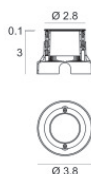

Монтажный корпус

Место установки: Пол; Тип установки: Стена из кладки L=97mm, H=78mm, D=97mm.

Материал:Нержавеющая сталь AISI 316, Цвет:сталь.

Finish

Code

99560