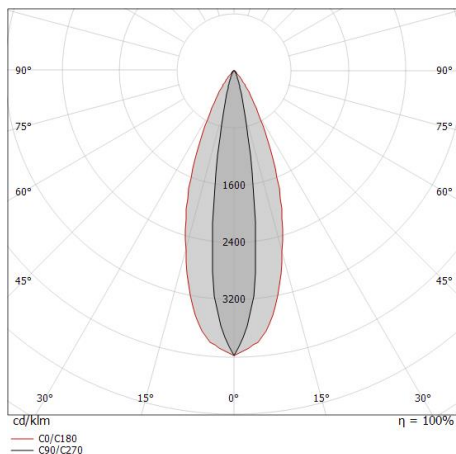

Аплайты | 1 x powerLED 5 W DC 24 V | CRI 80 81184M25

Single emission uplights for outdoor application. The super warm white LED light source with an elliptic spot light distribution is composed of 1 powered LEDs with CCT of 2700 K and a CRI 80; the source luminous flux is 490 lm, with a 98.0 lm/W nominal luminous efficacy.

The device body is made of die-cast aluminium en ab - 46100 and features a black finish, processed by means of open pore anodizing + powder coating; the diffuser is made of extra clear glass - tempered. The ingress protection degree is IP68; the total weight is of 0.2 kg.

The total absorbed power is 5 W. The power supply cable is included and features a 1 m length.

The device features protection class III and can be floor-mounted with an outer casing, code 99855(for concrete or masonry).

Compliant with the EN 60598-1 standard and its specific provisions.