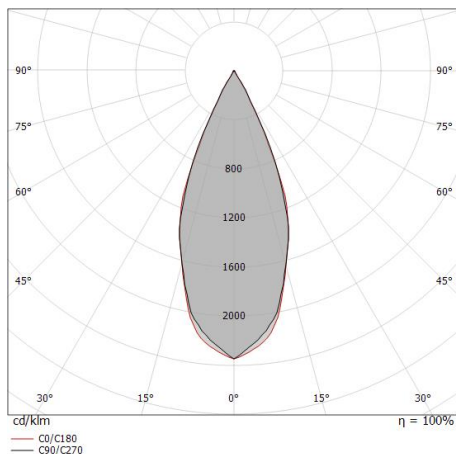

Даунлайты | 1 x powerLED 8 W DC 700 mA | CRI 90 81122W45

Single emission recessed downlights for indoor application. The warm white LED light source with a medium wide flood light distribution is composed of 1 powered LEDs with CCT of 3000 K and a CRI 90; the source luminous flux is 738 lm, with a 92.3 lm/W nominal luminous efficacy.

The device body is made of die-cast aluminium en ab - 46100 and features a black finish, processed by means of powder coating; the diffuser is made of uv resistant polycarbonate. The ingress protection degree is IP44; the total weight is of 0.277 kg. The power supply driver is not provided and is to be ordered separately.

The total absorbed power is 8 W. The power supply cable is included and features a 0.170 m length.

The device features protection class III and can be ceiling-mounted, with a 70 mm diameter hole (in plasterboard) with an outer casing, code 83064(for concrete or masonry).

Compliant with the EN 60598-1 standard and its specific provisions.