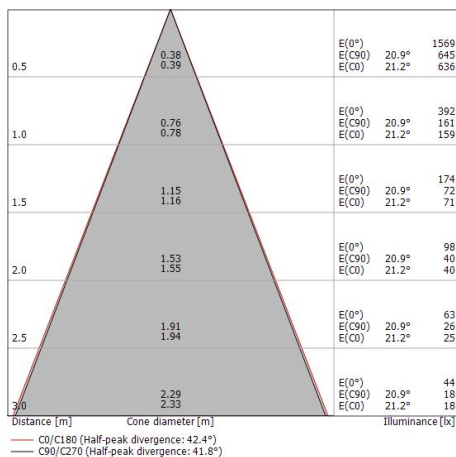

Даунлайты | 1 x powerLED 8 W DC 700 mA | CRI 90 81122W45

Single emission recessed downlights for indoor application. The warm white LED light source with a medium wide flood light distribution is composed of 1 powered LEDs with CCT of 3000 K and a CRI 90; the source luminous flux is 738 lm, with a 92.3 lm/W nominal luminous efficacy.

The device body is made of die-cast aluminium en ab - 46100 and features a black finish, processed by means of powder coating; the diffuser is made of uv resistant polycarbonate. The ingress protection degree is IP44; the total weight is of 0.277 kg. The power supply driver is not provided and is to be ordered separately.

The total absorbed power is 8 W. The power supply cable is included and features a 0.170 m length.

The device features protection class III and can be ceiling-mounted, with a 70 mm diameter hole (in plasterboard) with an outer casing, code 83064(for concrete or masonry).

Compliant with the EN 60598-1 standard and its specific provisions.