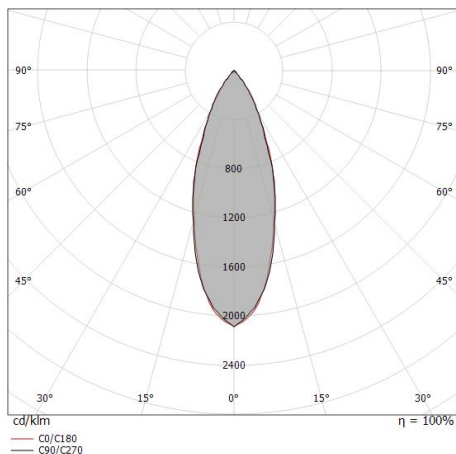

Compliant with the EN 60598-1 standard and its specific provisions.

Distance [m]	Cone diameter [m]	E(0°)	E(C90)	E(C0)
0.5	0.34 0.33	1494	636	639
1.0	0.67 0.67	374	159	160
1.5	1.01 1.00	166	71	71
2.0	1.35 1.34	93	40	40
2.5	1.68 1.67	60	25	26
3.0	2.02 2.01	42	18	18